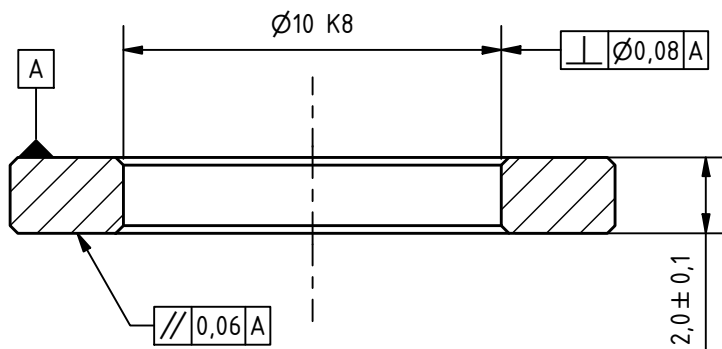

A-A (5 : 1)

Projection:

Scale: 5:1

Material: Teflon

	Date	Name
Drawn	20/12/2018	JTR
Checked	20/12/2018	
Standard	20/12/2018	
Tolerances according to ISO 8015: N0		
Accuracy ISO 2768 - fH		
State	Changes	Date

EndStop Ring

R1225_01_07

1
A4

Code:R1225

Version: V5B