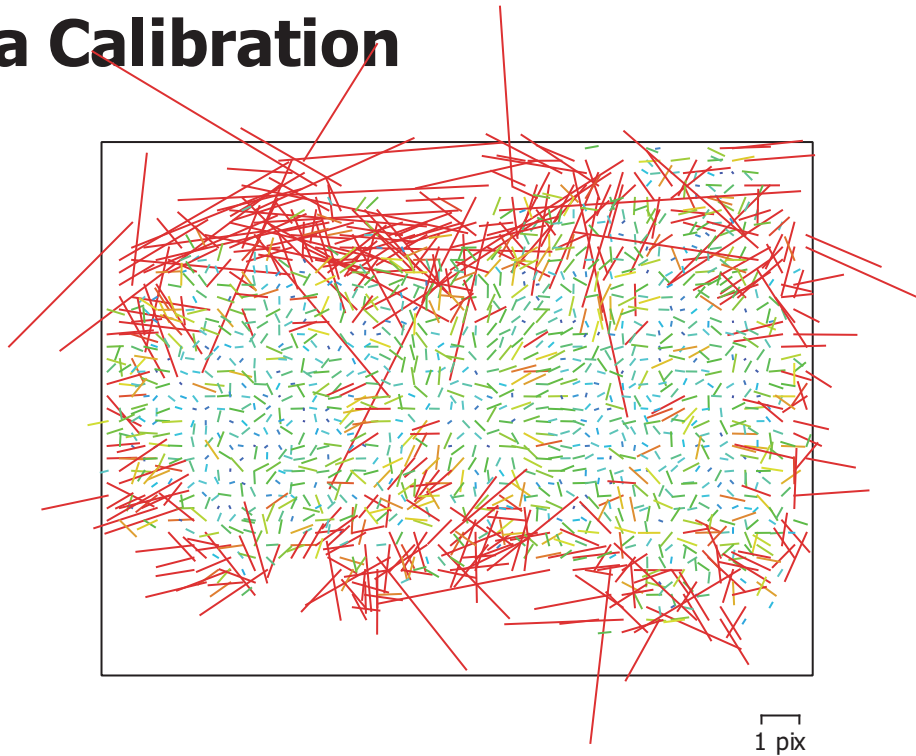

# Camera Calibration

Fig. 2. Image residuals for iPhone 7 (3.99mm).