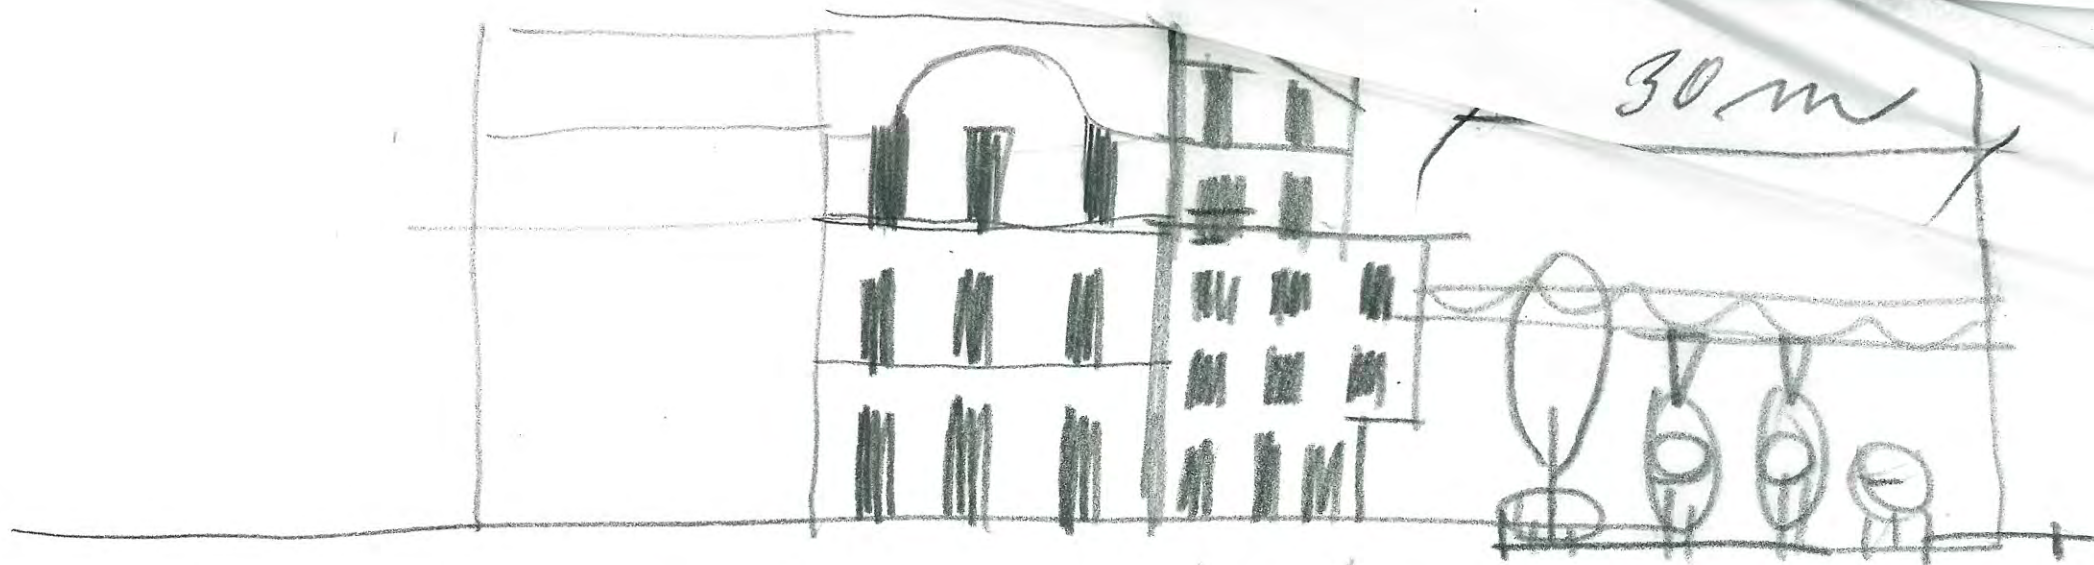

PALAOUKA

AMUOLJY

PALOUIKA

M
↓
Palmovka

Red utility box with various signs and text, including a blue sign at the top and a red sign at the bottom.

HRA NA ROZDILNE' DOMEKY

Palmer

Salmanka

PRŮŘEZ

DVOUVĚŽÁK

430

long

apple heart

KIND

430

380 + 220 + 100