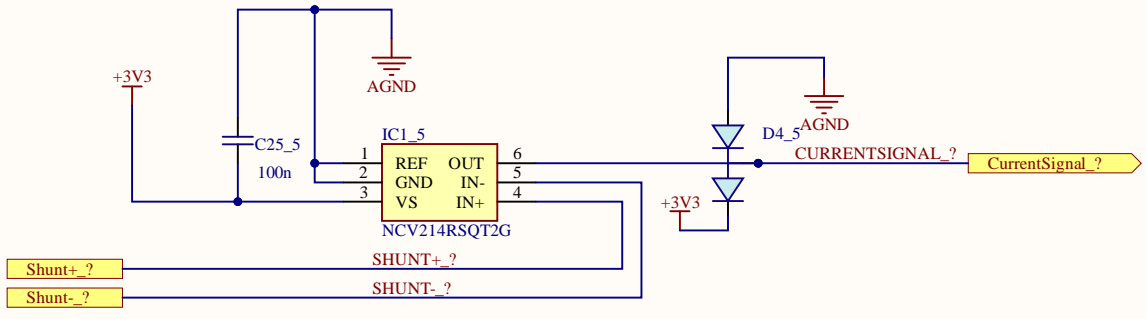

Title		
Size A4	Number	Revision
Date: 8.18.2021	Sheet of	
File: C:\Users\...\MeasurementAndControlChan...	EndSchDoc	

Title		
Size A4	Number	Revision
Date:	8.18.2021	Sheet of
File:	C:\Users\...\MeasurementAndControlChannelSchDoc	