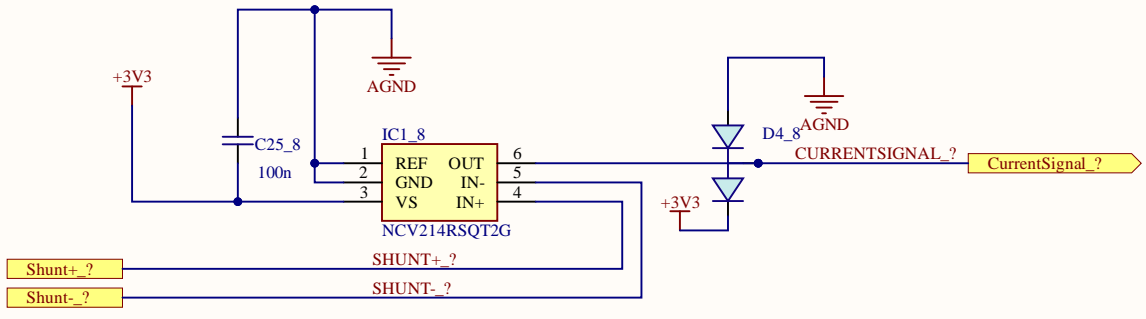

Title		
Size A4	Number	Revision
Date: 8.18.2021	Sheet of	
File: C:\Users\...\MeasurementAndControlChan...	IndSchDoc