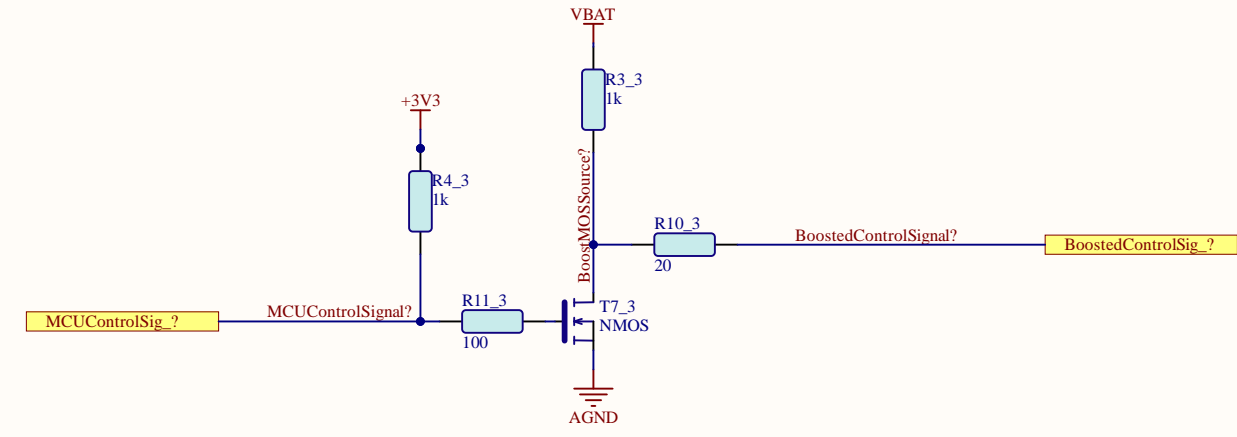

Title		
Size A4	Number	Revision
Date: 8.18.2021	Sheet of	
File: C:\Users\...\MeasurementAndControlChan...	EndSchDoc	

Title		
Size A4	Number	Revision
Date:	8.18.2021	Sheet of
File:	C:\Users\...\MeasurementAndControlChannelSchDoc	