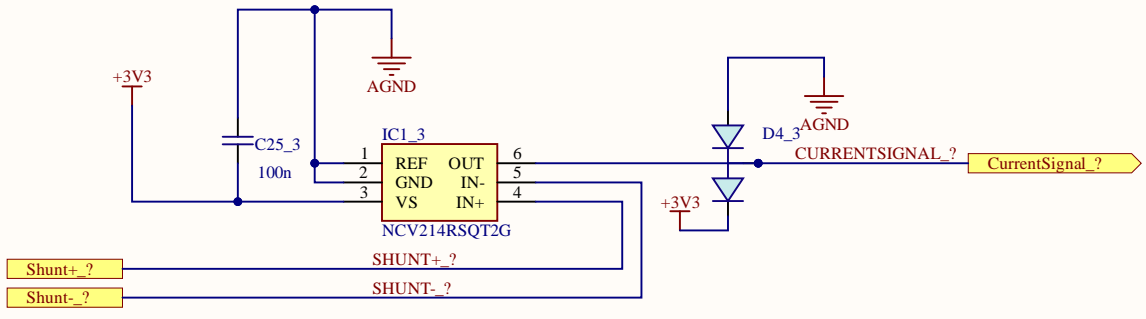

Title		
Size A4	Number	Revision
Date: 8.18.2021	Sheet of	
File: C:\Users\...\MeasurementAndControlChan...	EndSchDoc	

Title		
Size A4	Number	Revision
Date:	8.18.2021	Sheet of
File:	C:\Users\...\MeasurementAndControlChannelSchDoc	