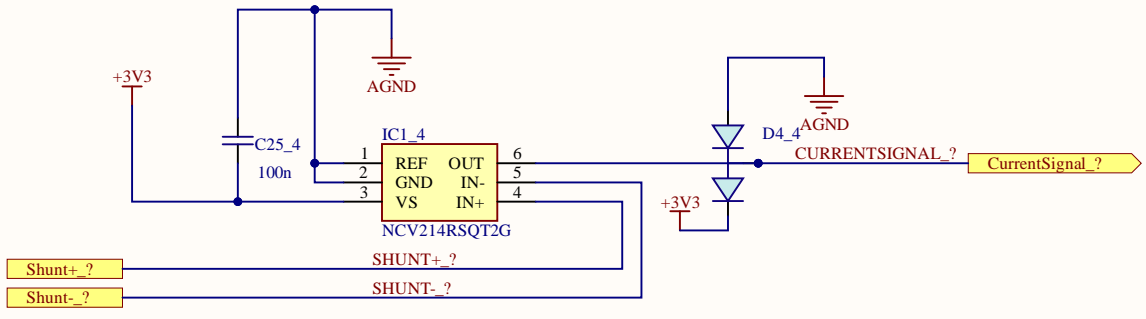

Title		
Size A4	Number	Revision
Date: 8.18.2021	Sheet of	
File: C:\Users\...\MeasurementAndControlChan...	EndSchDoc	

Title		
Size A4	Number	Revision
Date:	8.18.2021	Sheet of
File:	C:\Users\...\MeasurementAndControlChannelSchDoc	