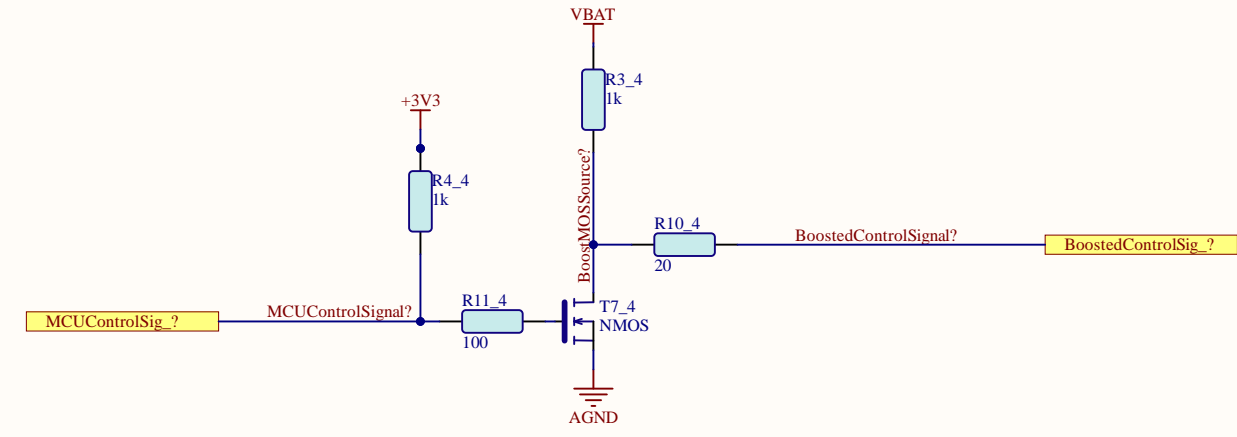

Title		
Size A4	Number	Revision
Date: 8.18.2021	Sheet of	
File: C:\Users\...\MeasurementAndControlChan...	EndSchDoc	

Title		
Size A4	Number	Revision
Date:	8.18.2021	Sheet of
File:	C:\Users\...\MeasurementAndControlChannelSchDoc	