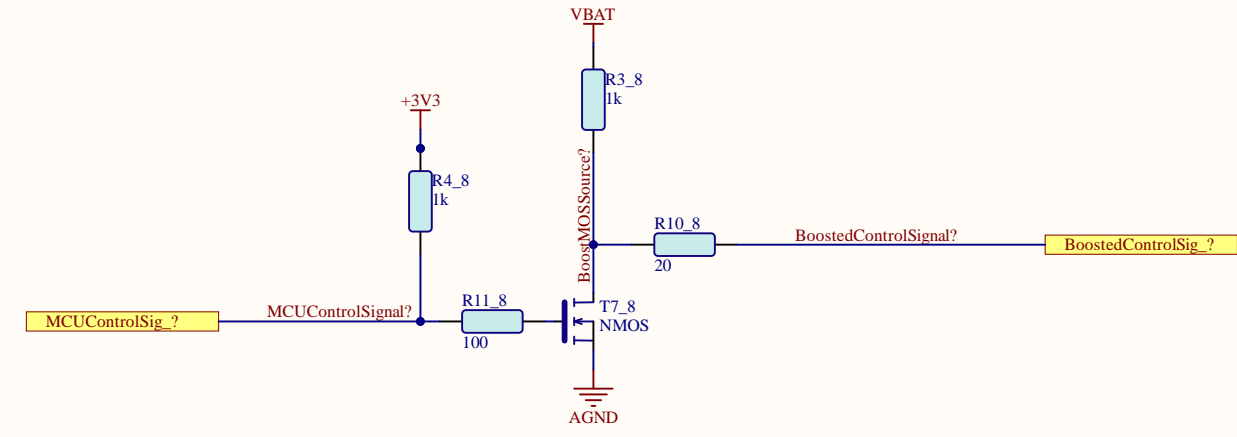

Title		
Size A4	Number	Revision
Date: 8.18.2021	Sheet of	
File: C:\Users\...\MeasurementAndControlChan...	IndSchDoc