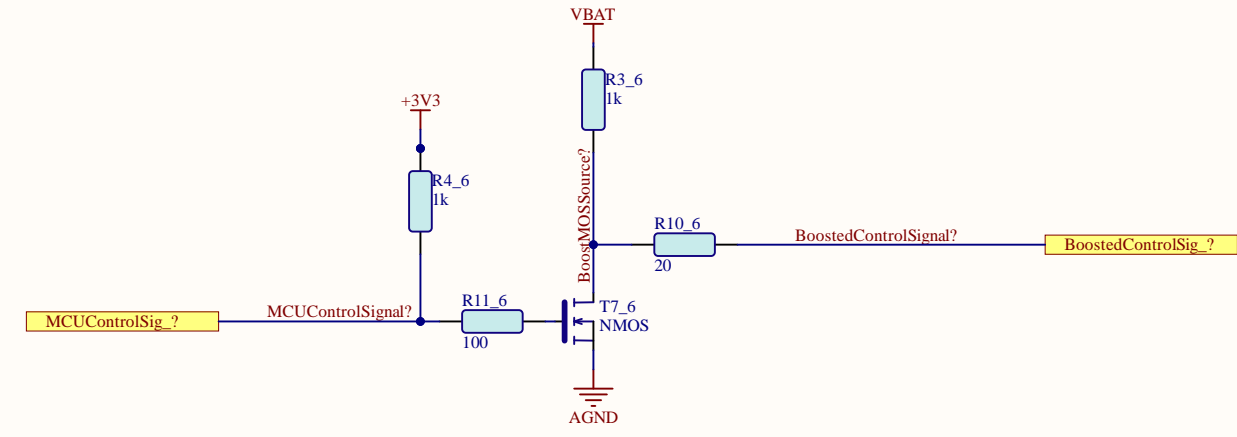

Title		
Size A4	Number	Revision
Date: 8.18.2021	Sheet of	
File: C:\Users\...\MeasurementAndControlChan...	EndSchDoc