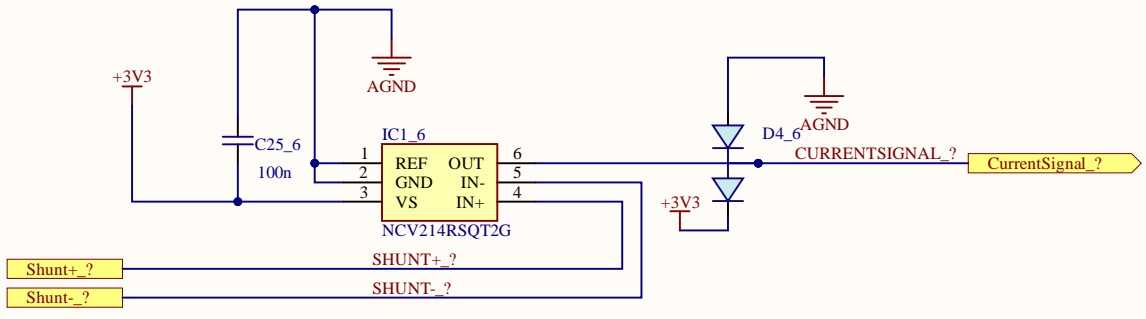

Title		
Size A4	Number	Revision
Date: 8.18.2021	Sheet of	
File: C:\Users\...\MeasurementAndControlChan...	EndSchDoc