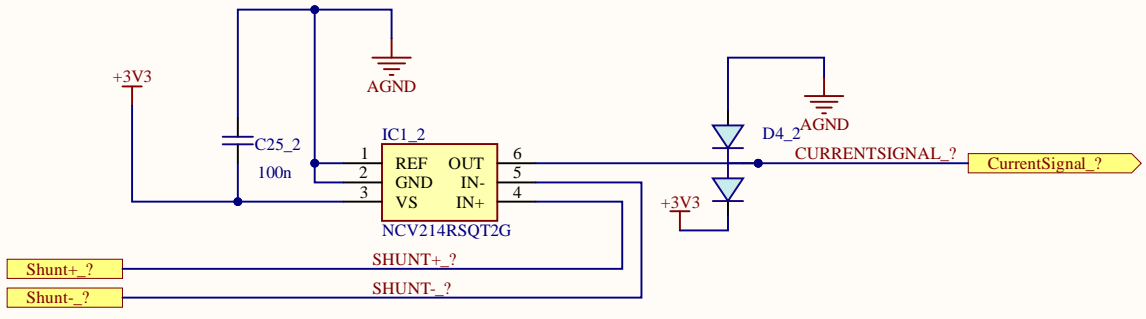

Title		
Size A4	Number	Revision
Date:	8.18.2021	Sheet of
File:	C:\Users\...\MeasurementAndControlChan...Doc