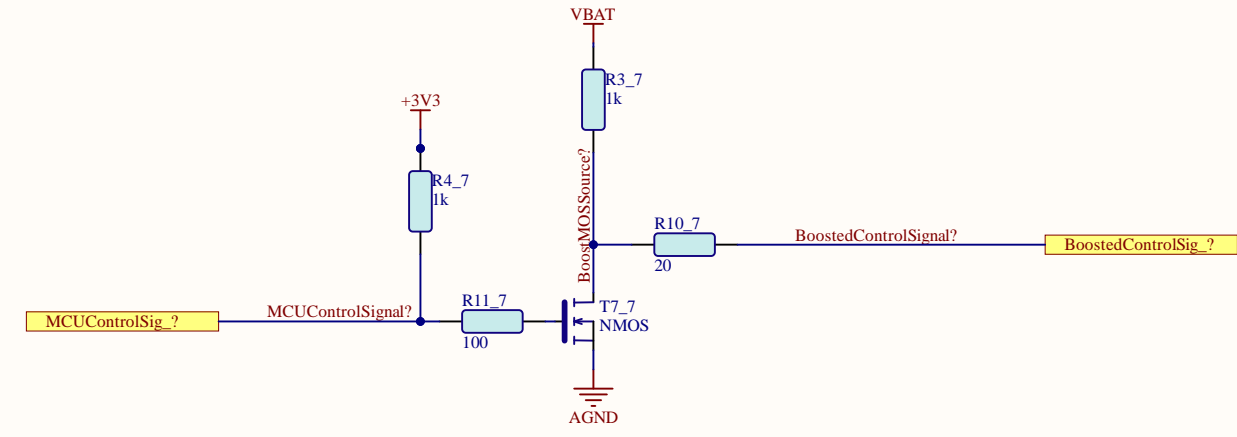

Title		
Size A4	Number	Revision
Date: 8.18.2021	Sheet of	
File: C:\Users\...\MeasurementAndControlChan...	EndSchDoc