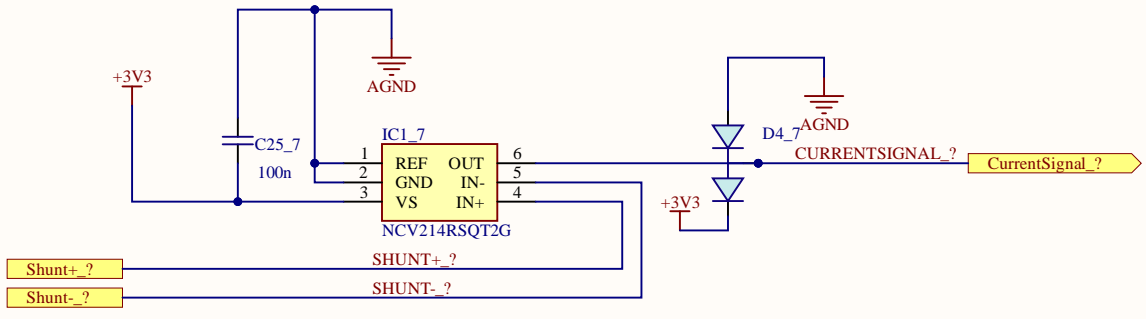

Title		
Size A4	Number	Revision
Date: 8.18.2021	Sheet of	
File: C:\Users\...\MeasurementAndControlChan...	EndSchDoc