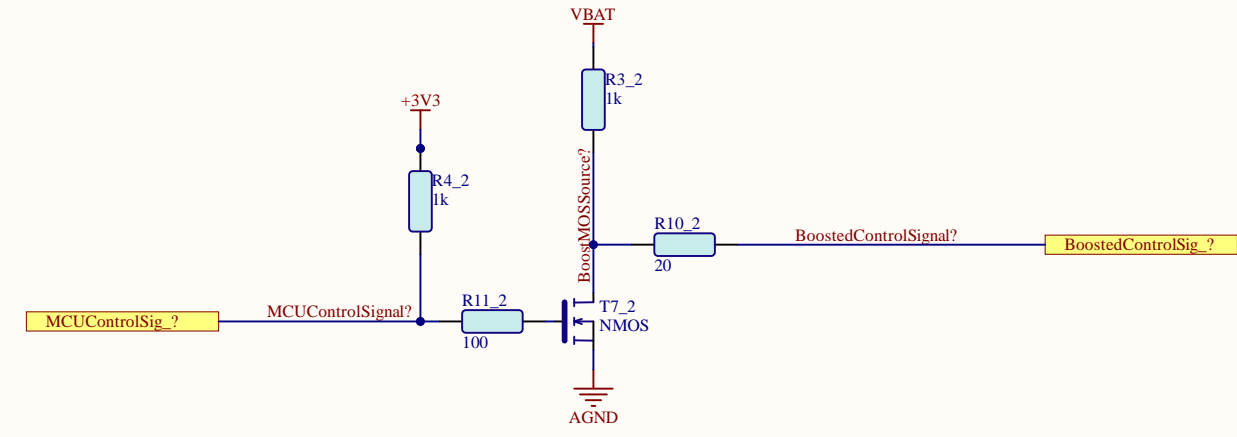

Title		
Size A4	Number	Revision
Date:	8.18.2021	Sheet of
File:	C:\Users\...\MeasurementAndControlChan...Doc