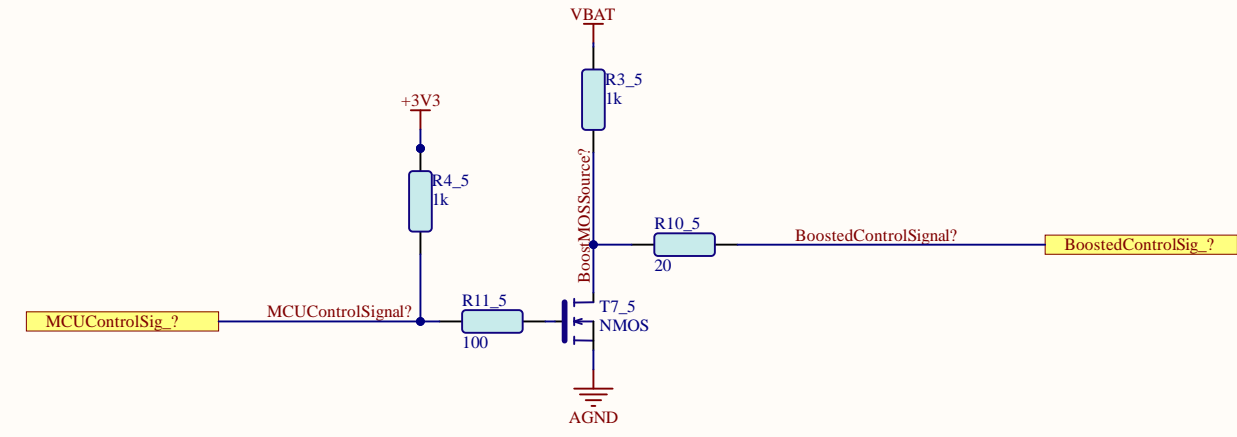

Title		
Size A4	Number	Revision
Date: 8.18.2021	Sheet of	
File: C:\Users\...\MeasurementAndControlChan...	EndSchDoc	

Title		
Size A4	Number	Revision
Date:	8.18.2021	Sheet of
File:	C:\Users\...\MeasurementAndControlChannelSchDoc	