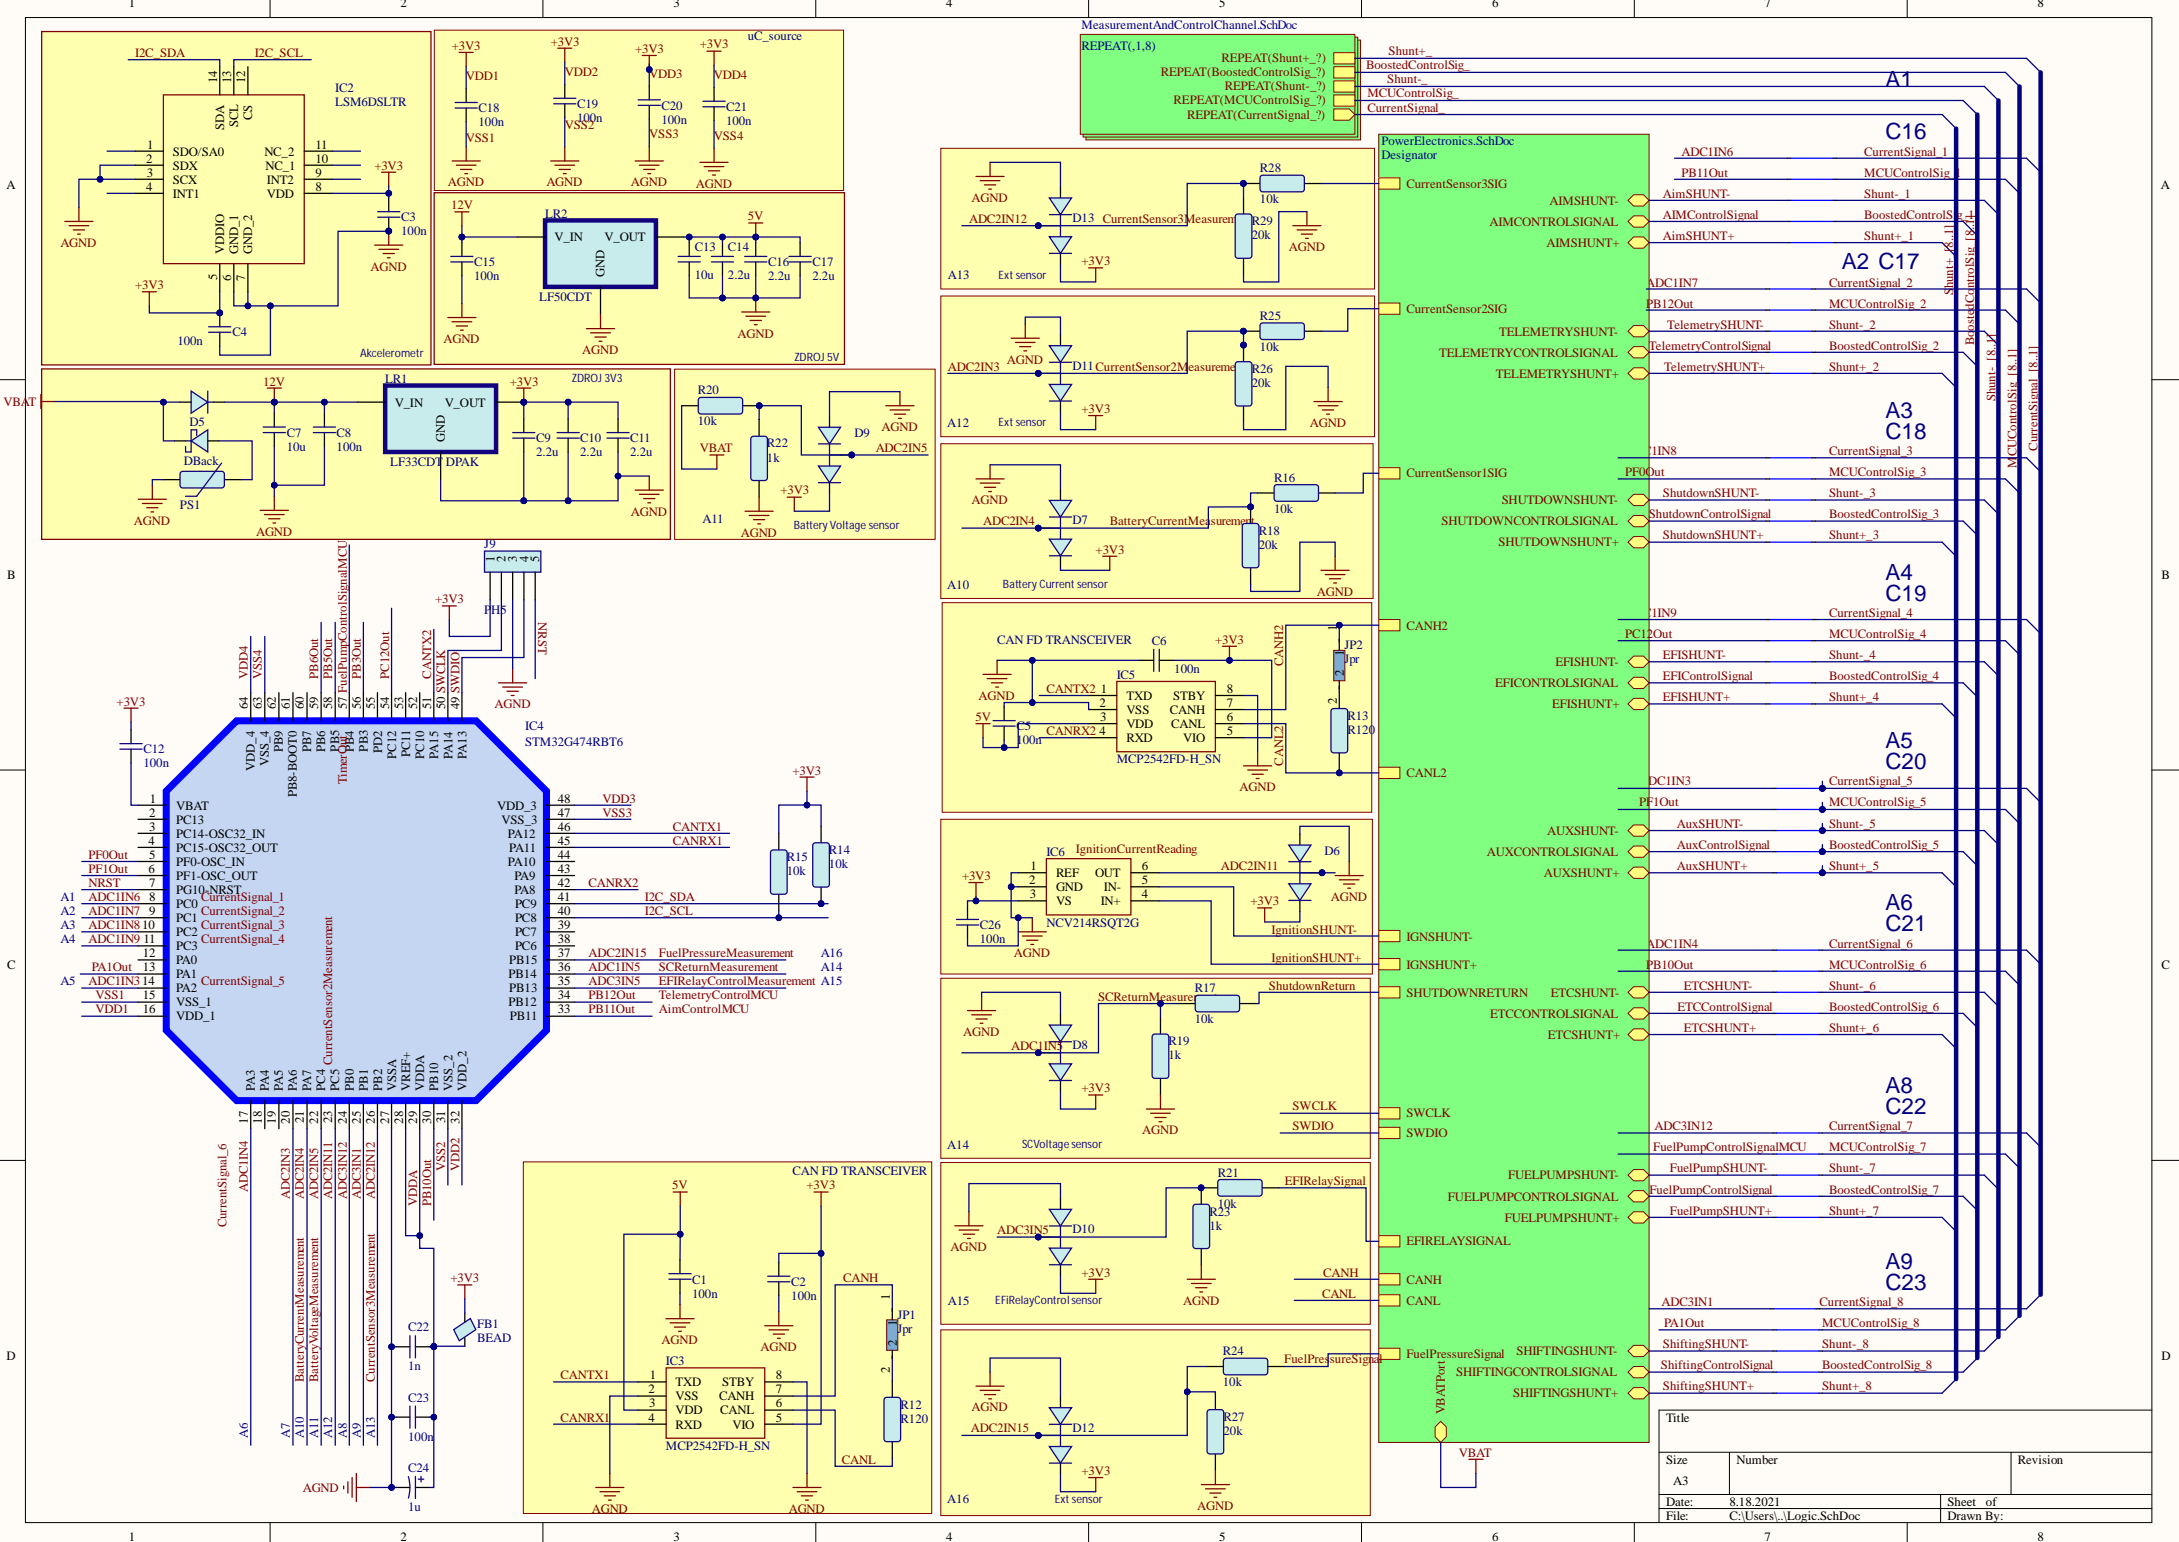

Title		
Size	Number	Revision
A3		
Date:	8.18.2021	Sheet of
File:	C:\Users\...Logic.SchDoc	Drawn By:

Fusebox 1.0  
Feb. 2020