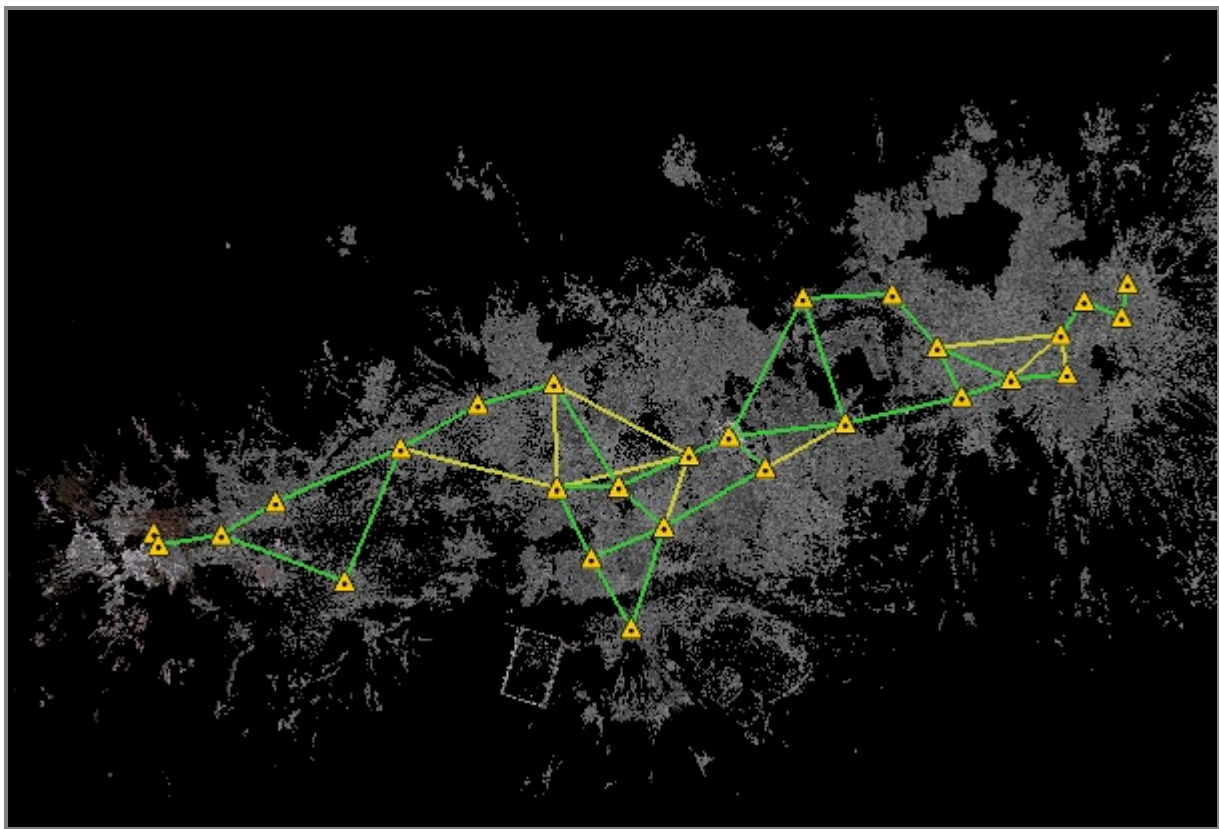

Cyclone REGISTER 360 Registration Report

pro 16, 2020

Certified by:

SiteMap 1

Overall Quality

Error Results for Bundle 1

Setup Count: 27
Link Count: 41
Strength: 59 %
Overlap: 24 %

Bundle Error 0.012 m ✓	
Overlap 24 %	Strength 59 % ✓
Cloud-to-Cloud	Target Error

0.012 m ✓

--

Max error of 0.015 m.

Max error of 0.020 m.

Error greater than 0.020 m.

Link-Quality Matrix (1 of 4) -

Link-Quality Matrix (4 of 4) -

Link Error Results