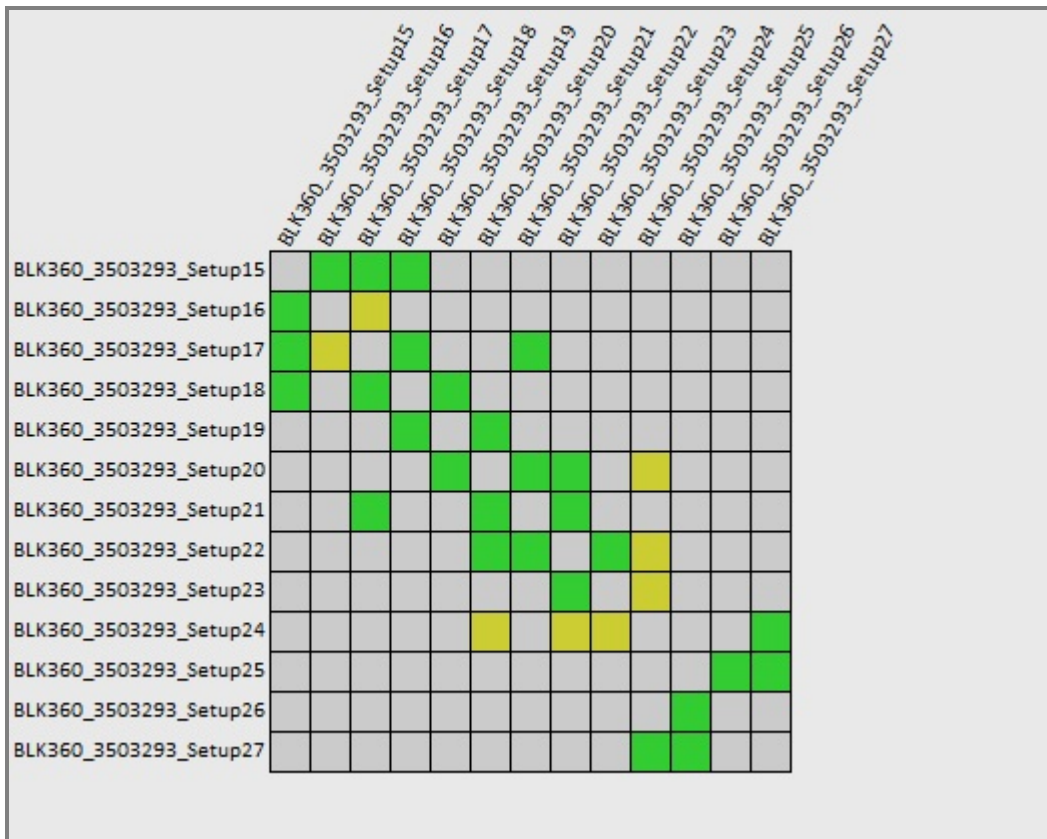

0.012 m ✓

--

Max error of 0.015 m.

Max error of 0.020 m.

Error greater than 0.020 m.

Link-Quality Matrix (1 of 4) -

Link-Quality Matrix (4 of 4) -

Link Error Results