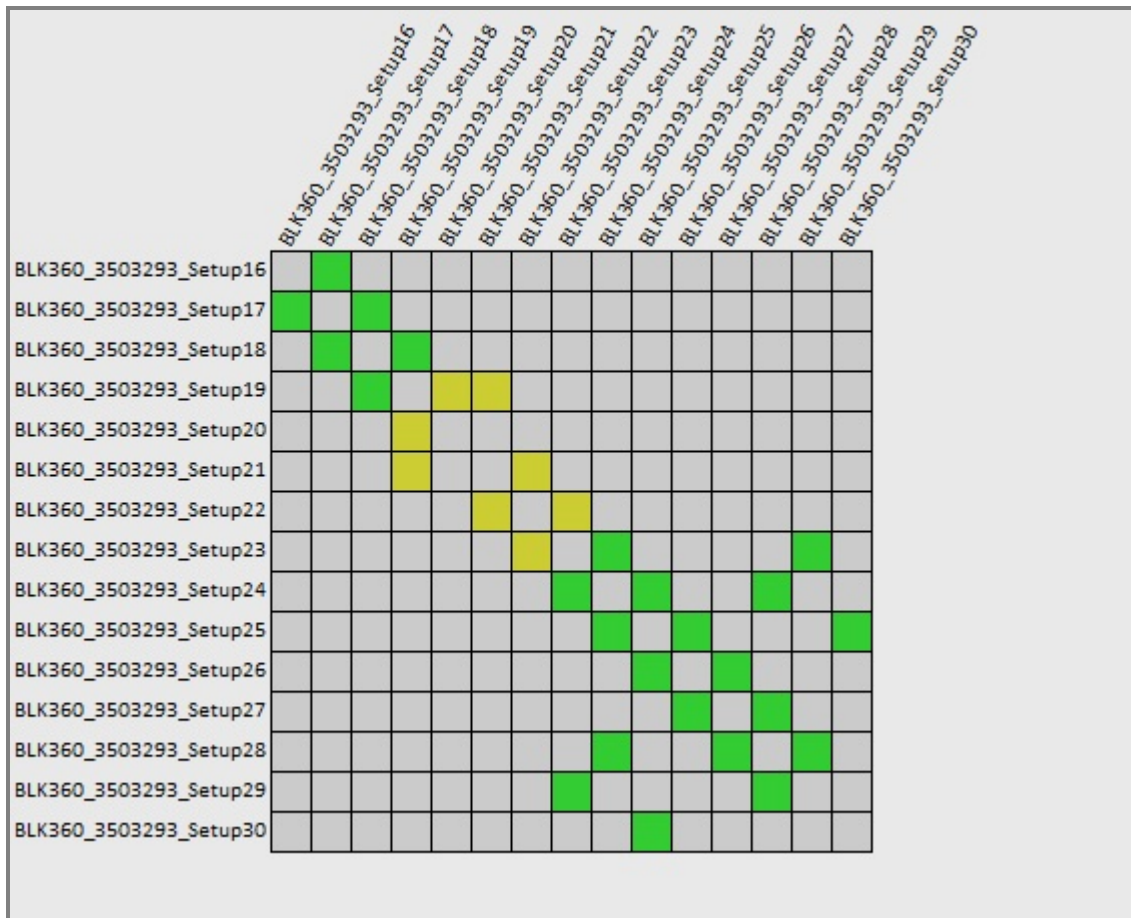

Link-Quality Matrix (4 of 4) -