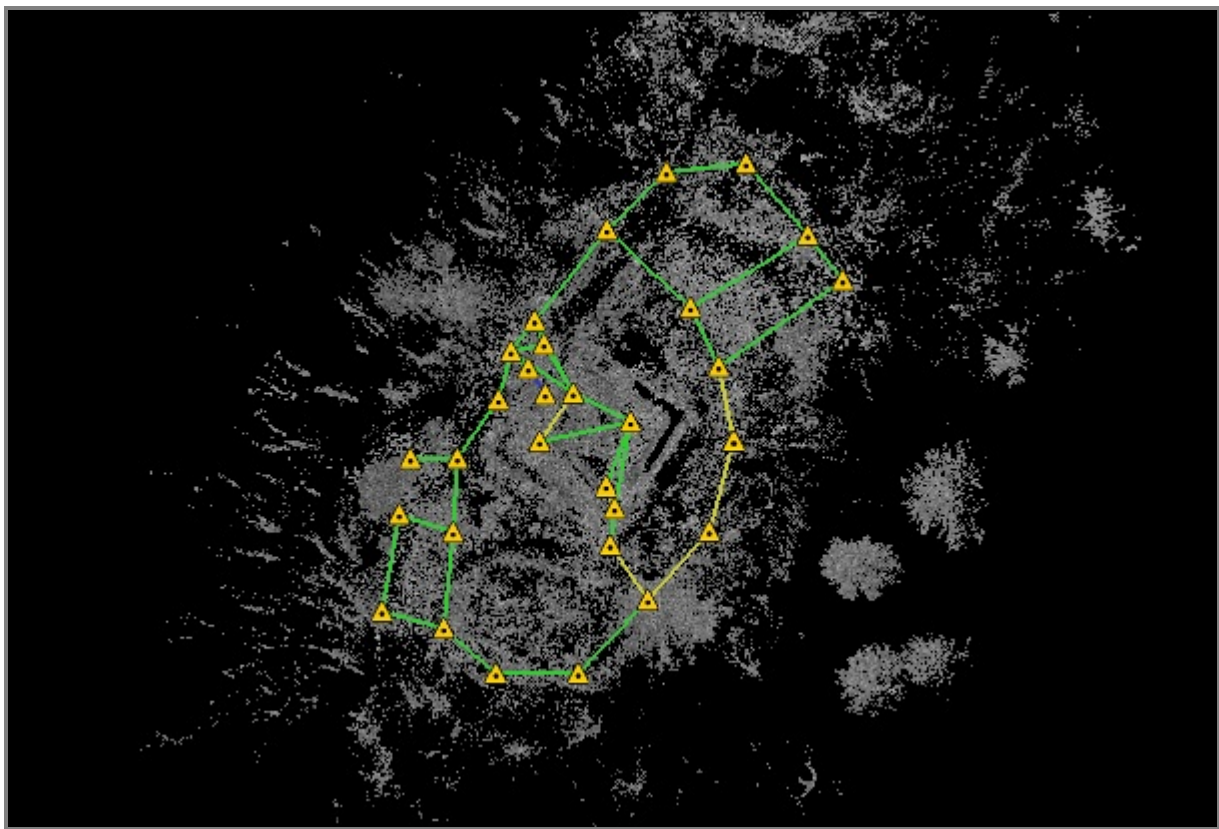

Cyclone REGISTER 360 Registration Report

pro 16, 2020

Certified by:

SiteMap 1

Overall Quality

Error Results for Bundle 1

Setup Count: 30
Link Count: 39
Strength: 69 %
Overlap: 35 %

Bundle Error 0.011 m ✓	
Overlap 35 % ✓	Strength 69 % ✓
Cloud-to-Cloud	Target Error