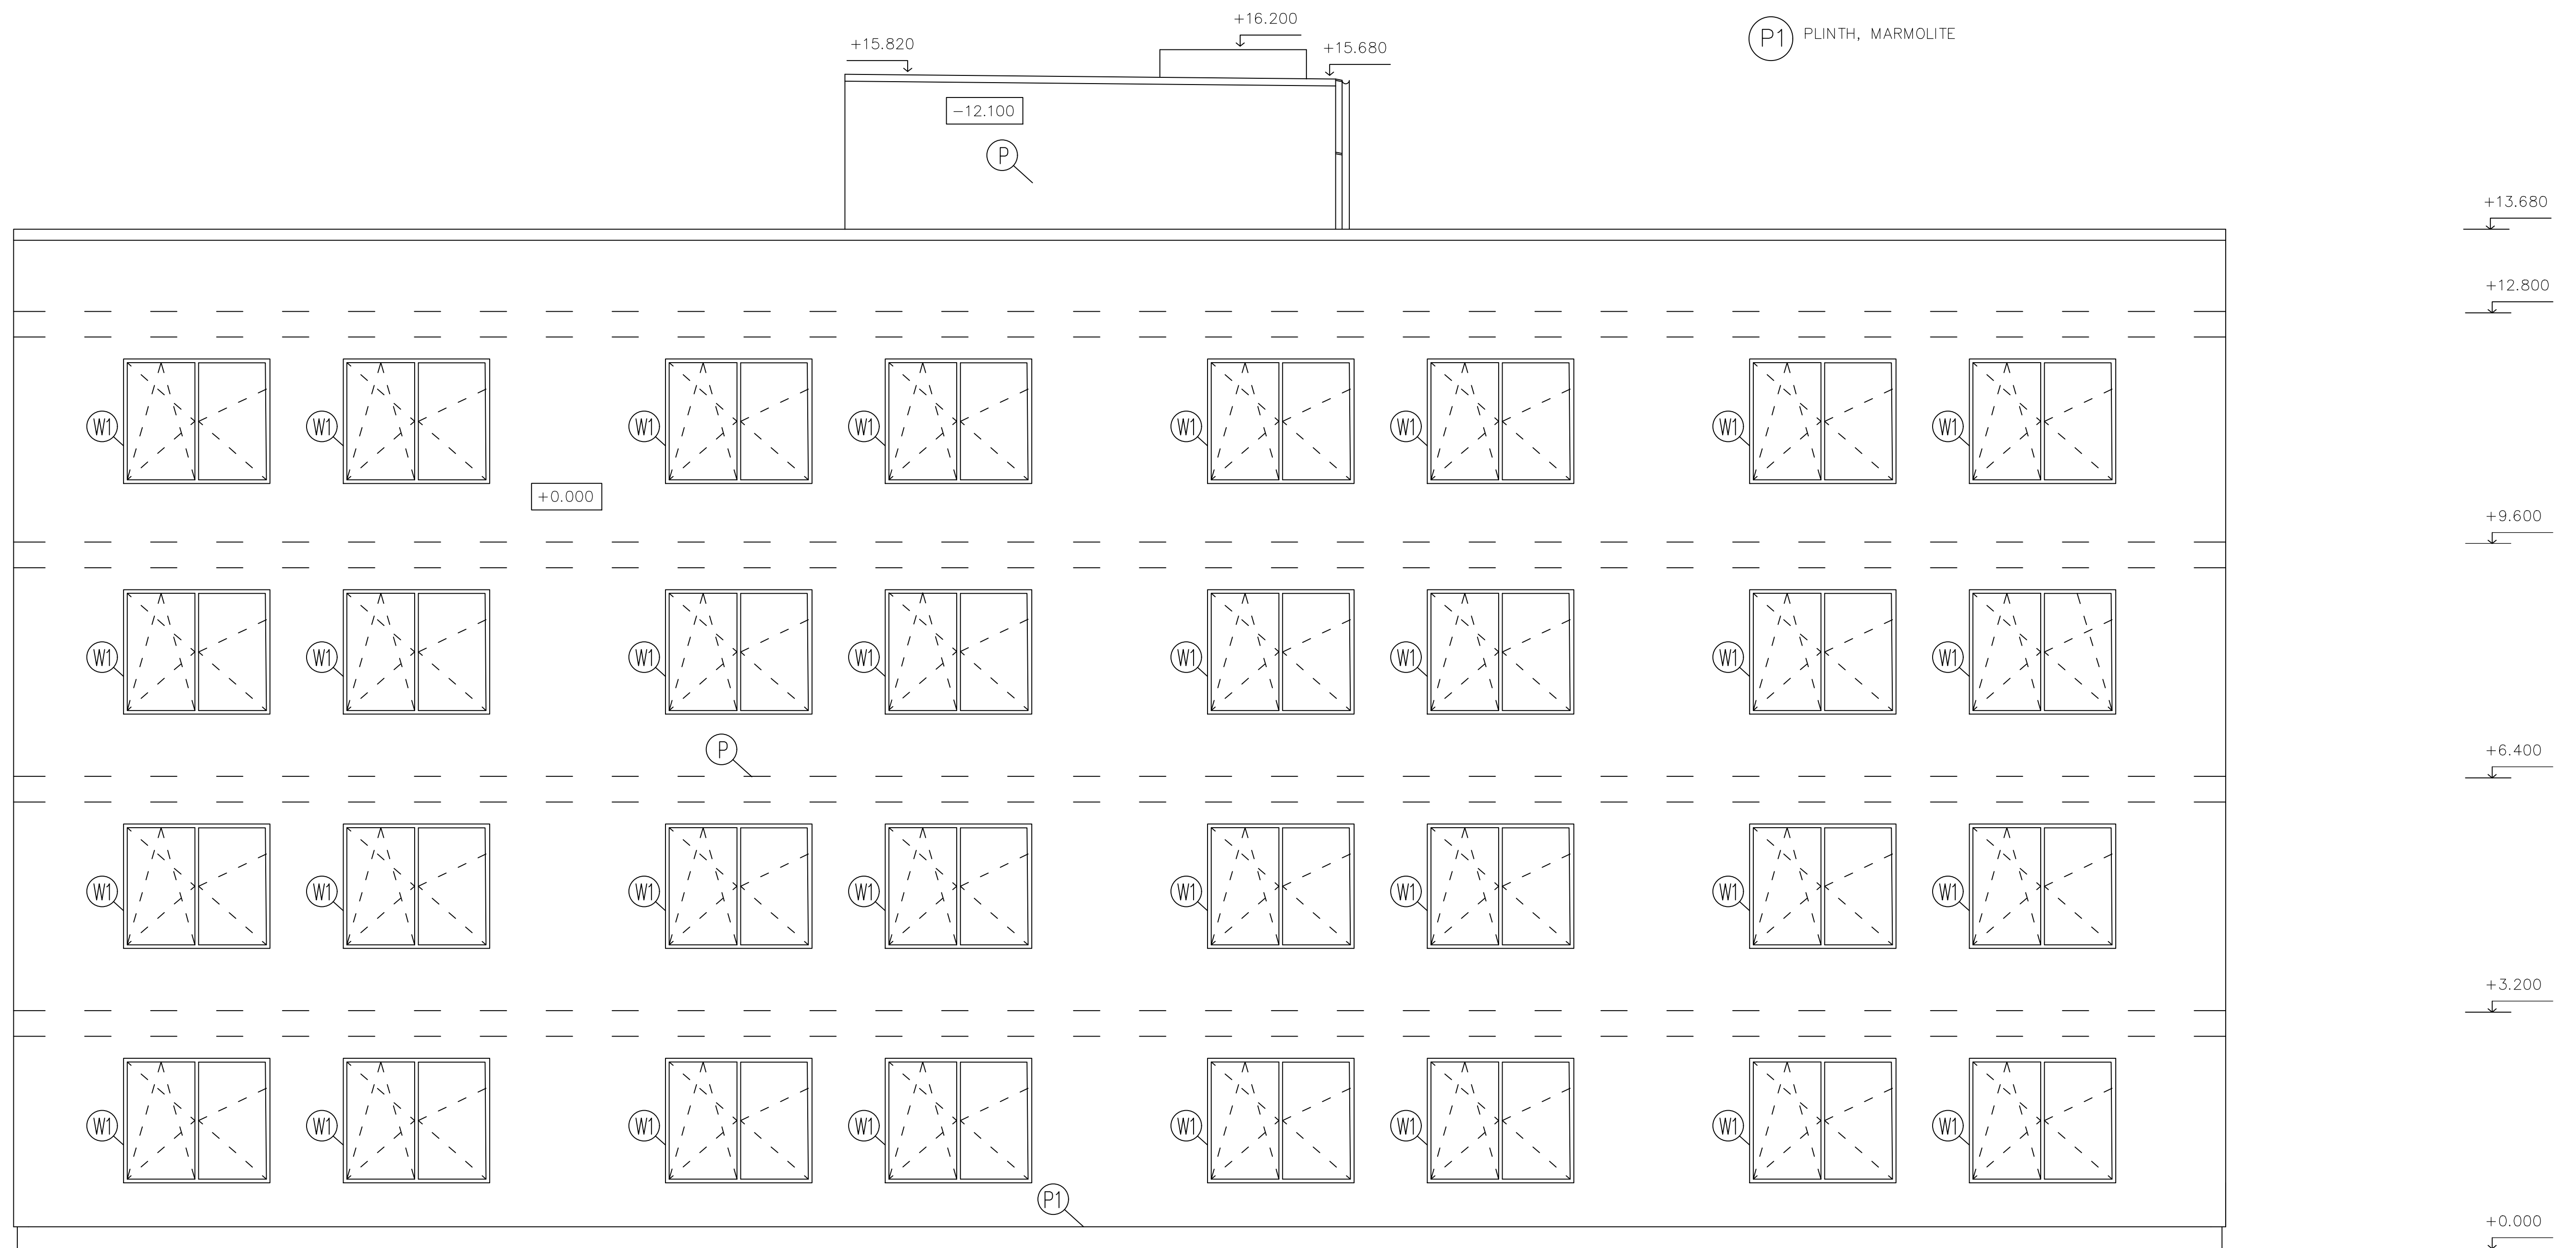

LEGEND:

- (P) PASTY PLASTER, LIGHT GREY TH=10mm
- (W1) ALUMINUM WINDOW, EQUIPPED WITH SAFETY GLASS
- (P1) PLINTH, MARMOLITE

Designed by:	Checked by:	Czech Technical University 
Bashar Alachkar	Ing. Mallia Noori, Ph.D.	
Drawing: Elevation right view	1: 50	
Subject: 124BPRO – Bachelor Project		2020–2021