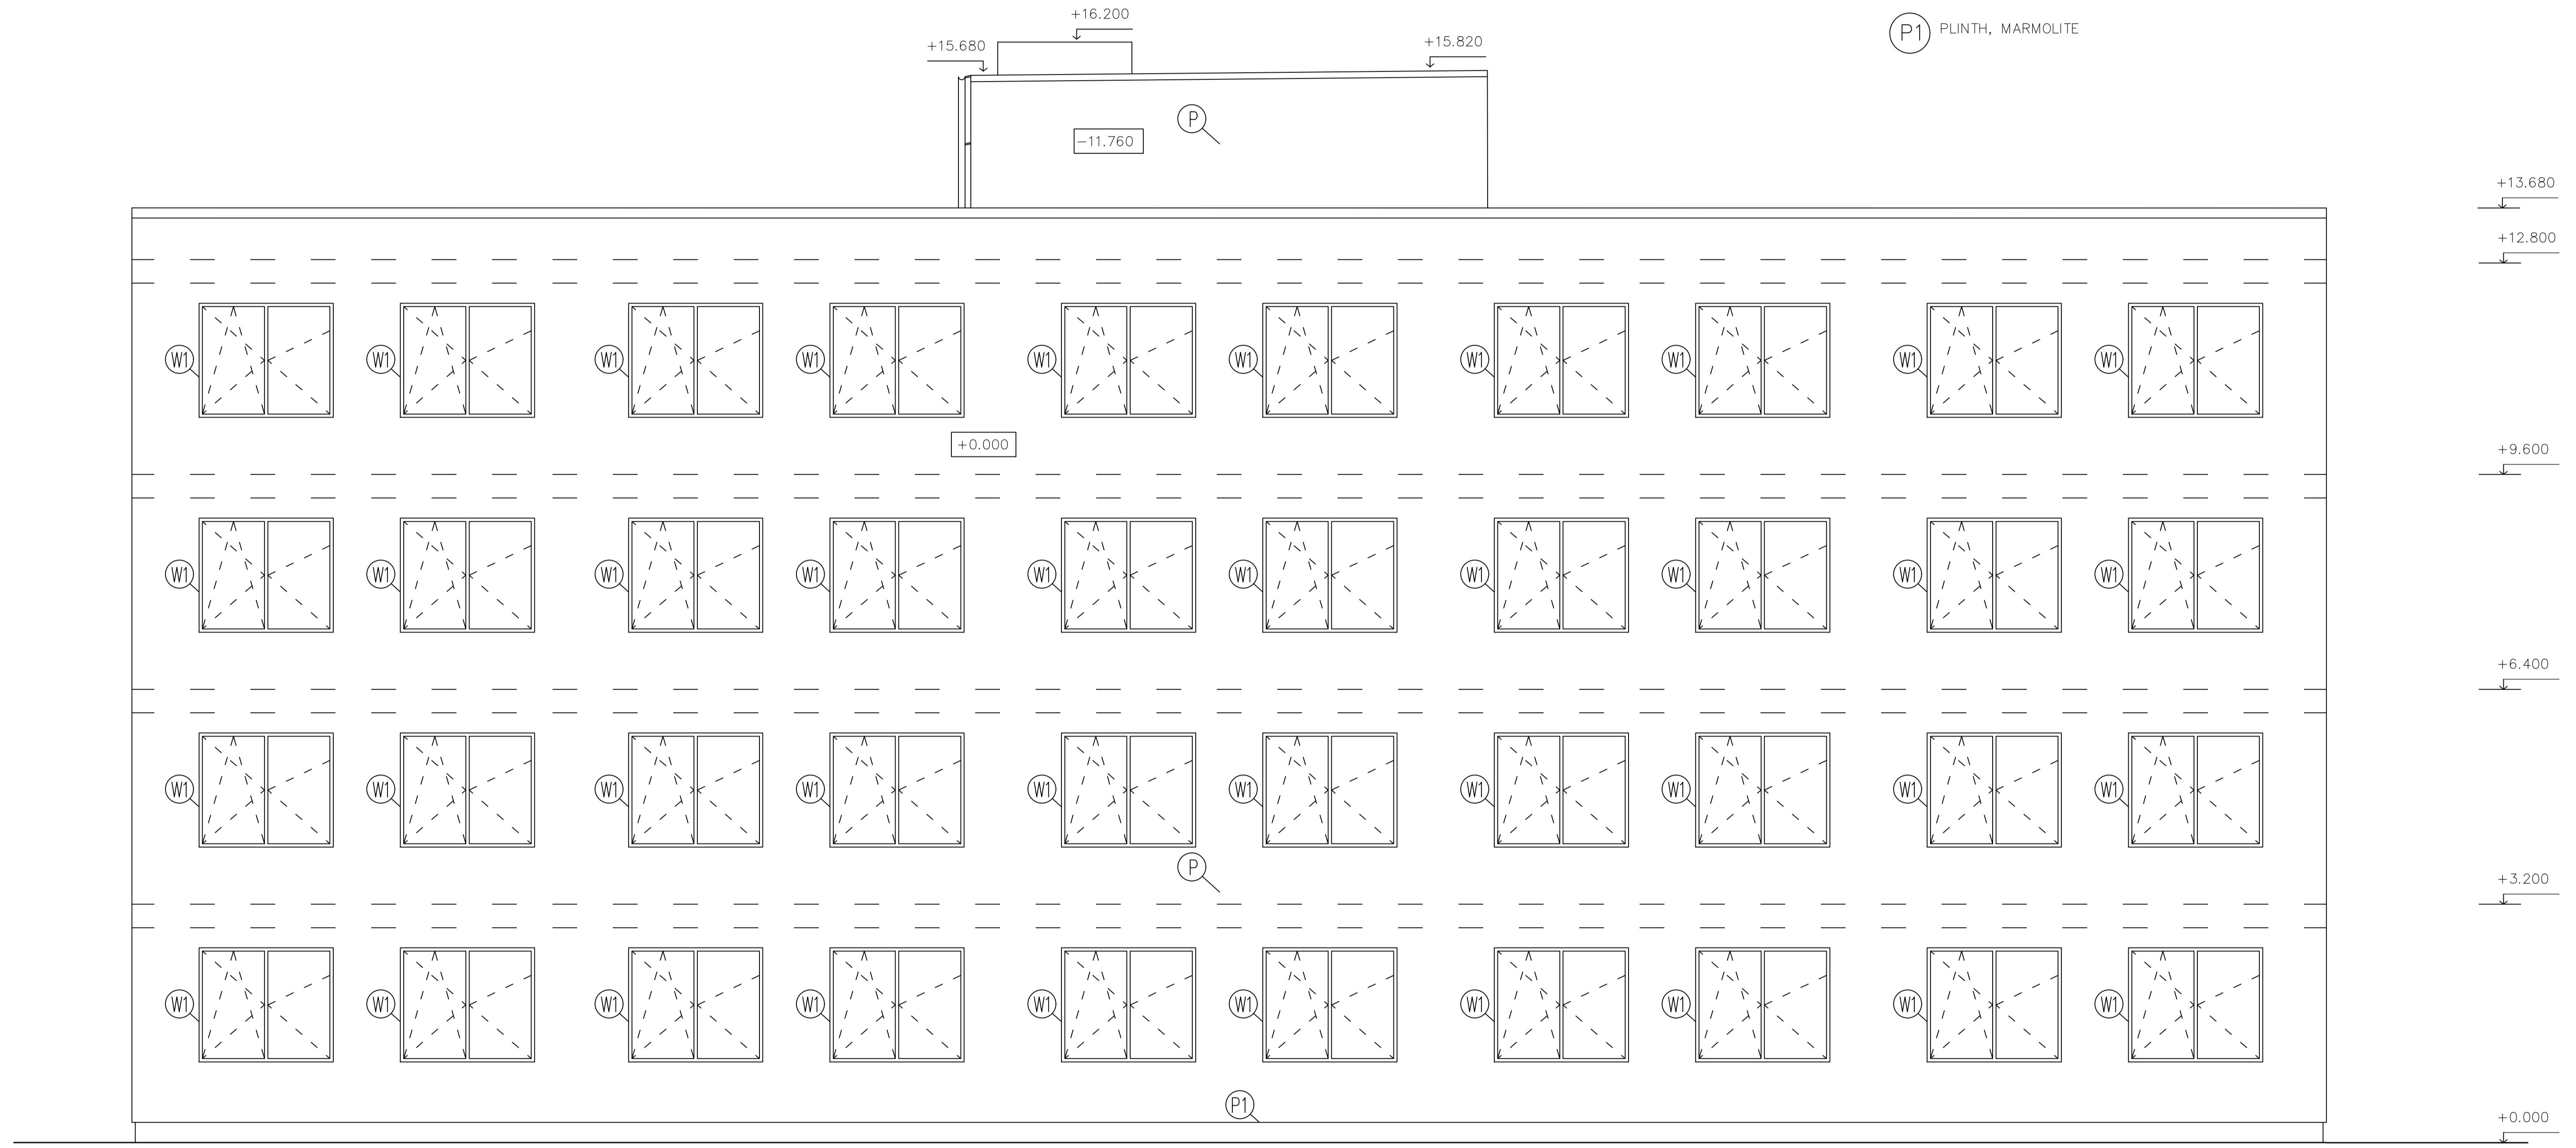

LEGEND:

- P PASTY PLASTER, LIGHT GREY TH=10mm
- W1 ALUMINUM WINDOW, EQUIPPED WITH SAFETY GLASS
- P1 PLINTH, MARMOLITE

Designed by:	Checked by:	Czech Technical University
Bashar Alachkar	Ing. Mallia Noori, Ph.D.	
Drawing: Elevation left view	1: 50	
Subject: 124BPRO – Bachelor Project		2020–2021