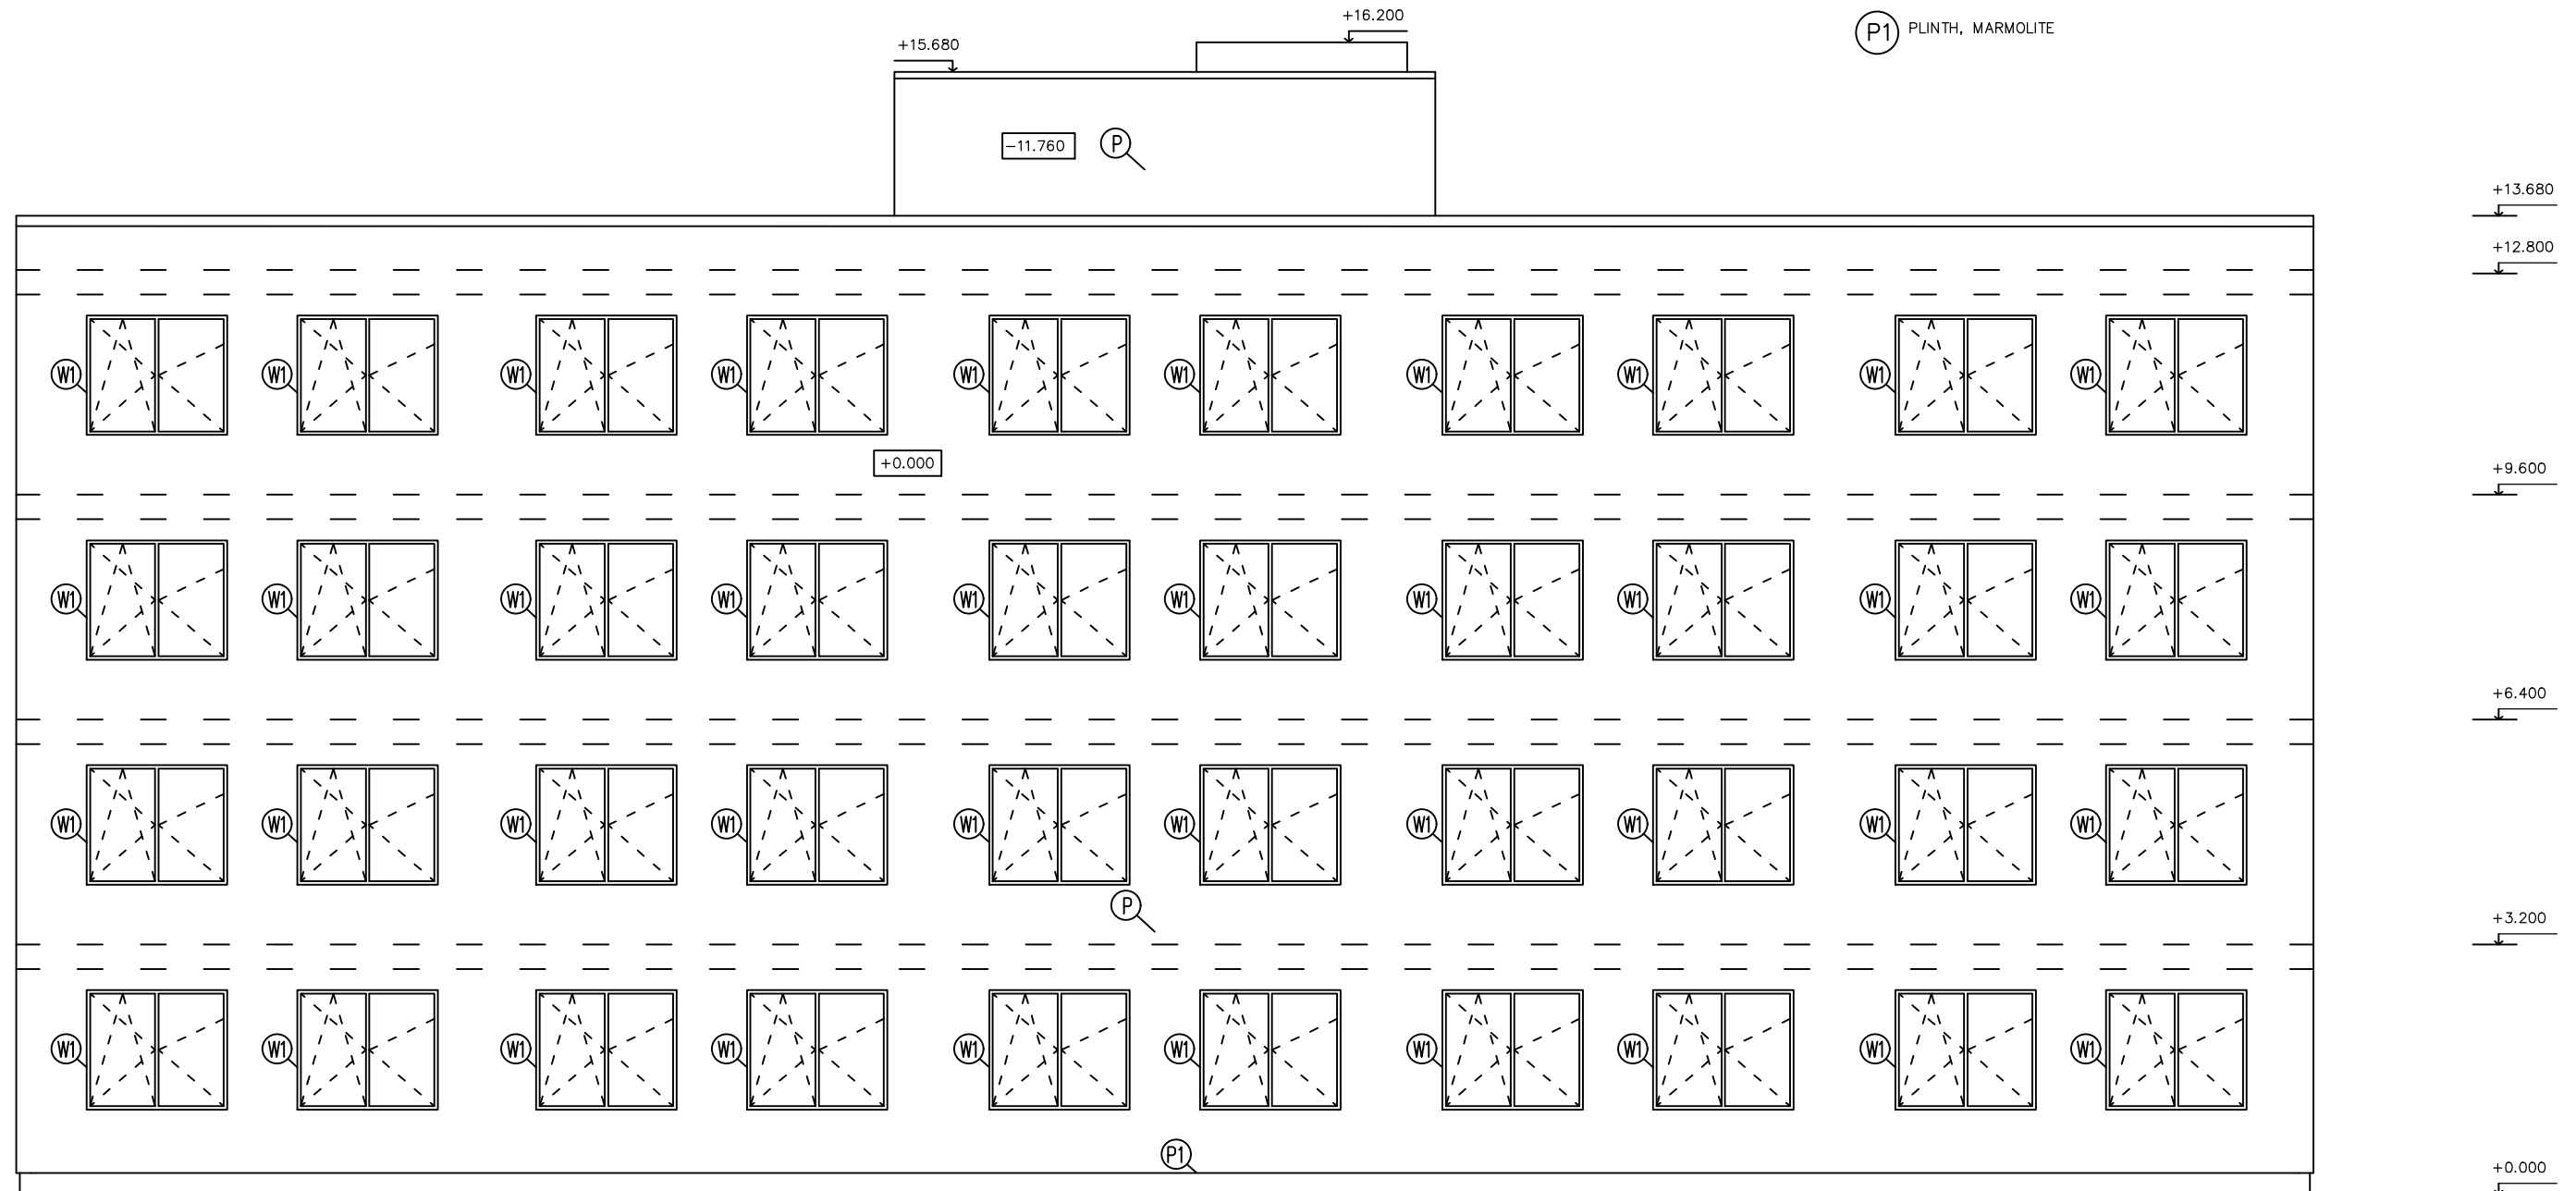

LEGEND:

- (P) PASTY PLASTER, LIGHT GREY TH=10mm
- (W1) ALUMINUM WINDOW, EQUIPPED WITH SAFETY GLASS
- (P1) PLINTH, MARMOLITE

Designed by:	Checked by:	Czech Technical University 
Bashar Alachkar	Ing. Malila Noori, Ph.D.	
Drawing: Elevation back view	1: 50	
Subject: 124BPRO – Bachelor Project		2020–2021