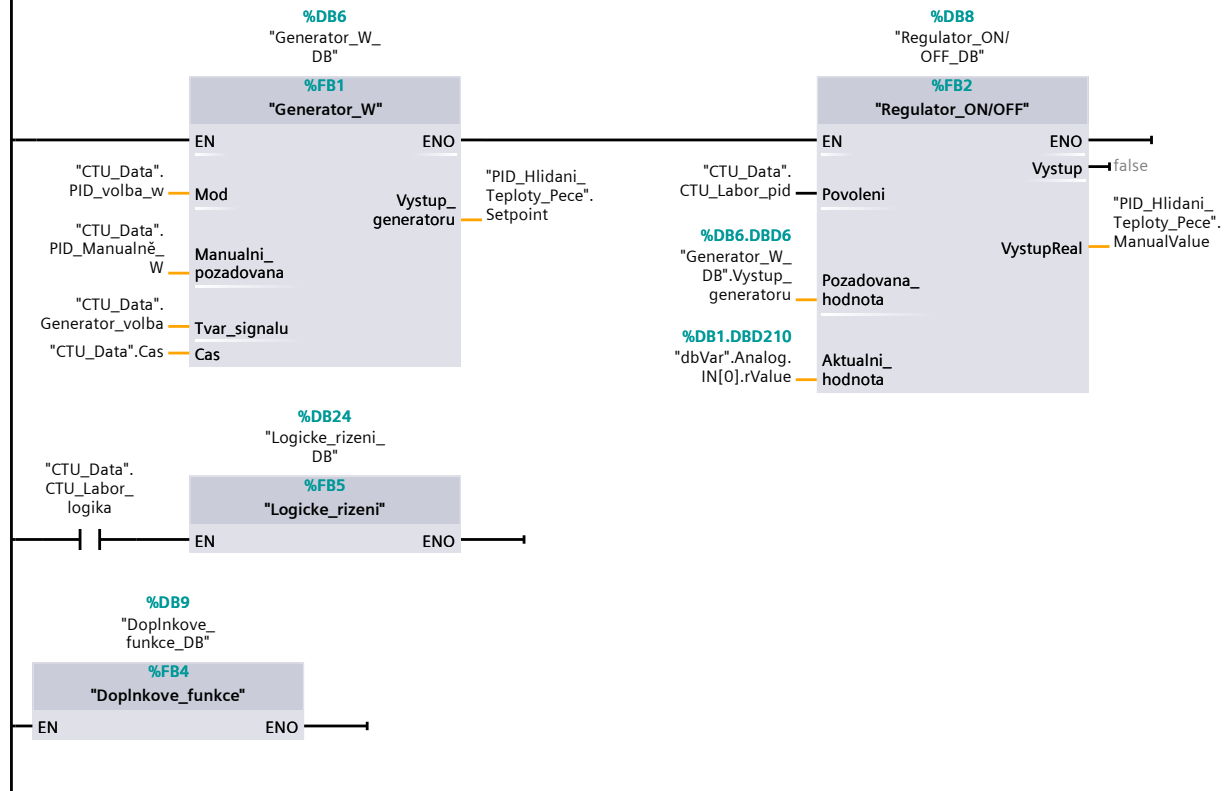

Bakule / 04_CP-L-Heat / plcHeat [CPU 1512SP F-1 PN] / Program blocks / Other blocks / CTU_Lab

CTU_Call [FC1]

CTU_Call Properties

General

Name	CTU_Call	Number	1	Type	FC	Language	LAD
Numbering	Automatic						

Information

Title		Author		Comment		Family	
Version	0.1	User-defined ID					

CTU_Call

Name	Data type	Default value	Comment
Input			
Output			
InOut			
Temp			
Constant			
▼ Return			
CTU_Call	Void		

Network 1:

Network 2:

%DB12
"Data_Pole"

%FB3
"VykeslovaniKrivky"