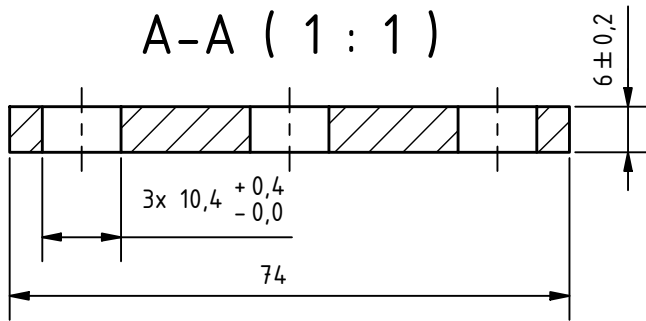

A-A (1 : 1)

Projection: 

Scale: 1:1

Material: ČSN Class 19

	Date	Name
Drawn	25/05/2020	JTR
Checked	25/05/2020	VBA
Standard	25/05/2020	
Tolerances according to ISO 8015: N0		
Accuracy ISO 2768 - mK		
State	Changes	Date
		Name

Holder		R1225_01_06	1
			A4
Code:R1225		Version: V5B	