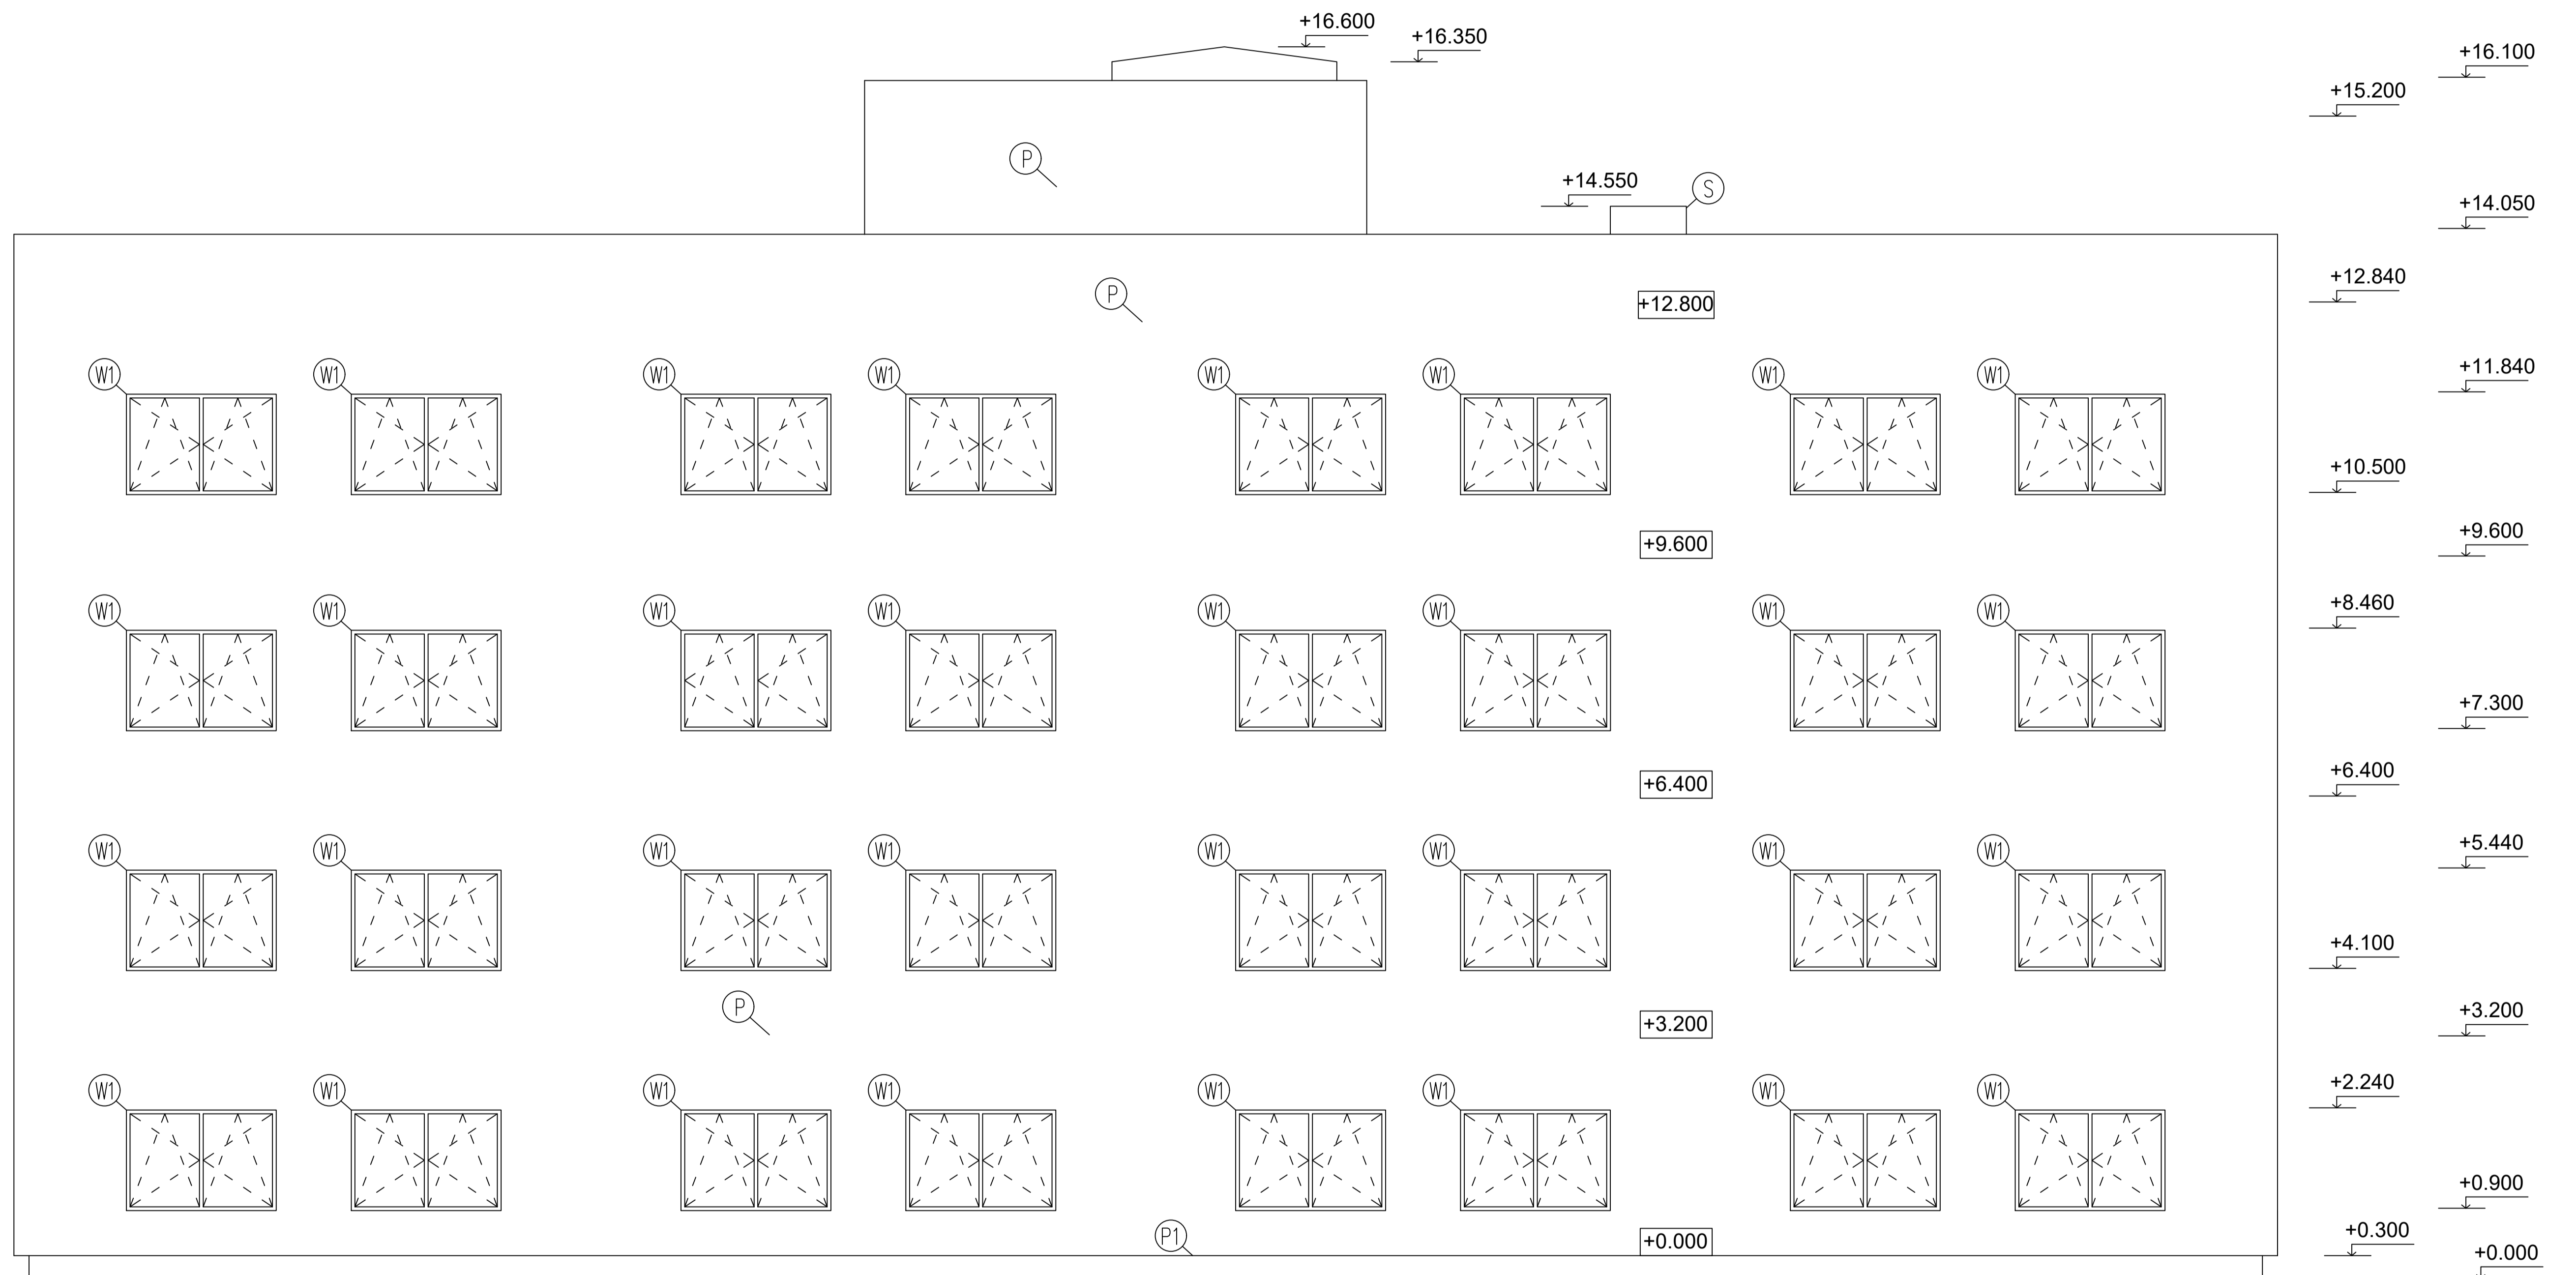

LEGEND:

- (P) PASTY PLASTER, LIGHT GREY TH=5mm
- (W1) ALUMINUM WINDOW, EQUIPPED WITH SAFETY GLASS
- (S) VENTILATION AND CHIMNEY SHAFT
- (P1) PLINTH, MARMOLITE

Designed by:	Checked by:	Czech Technical University 
Bashar Alachkar	ING.M.NOORI	
Drawing: Right View		1:50
Subject: Bachelor project		2019-2020