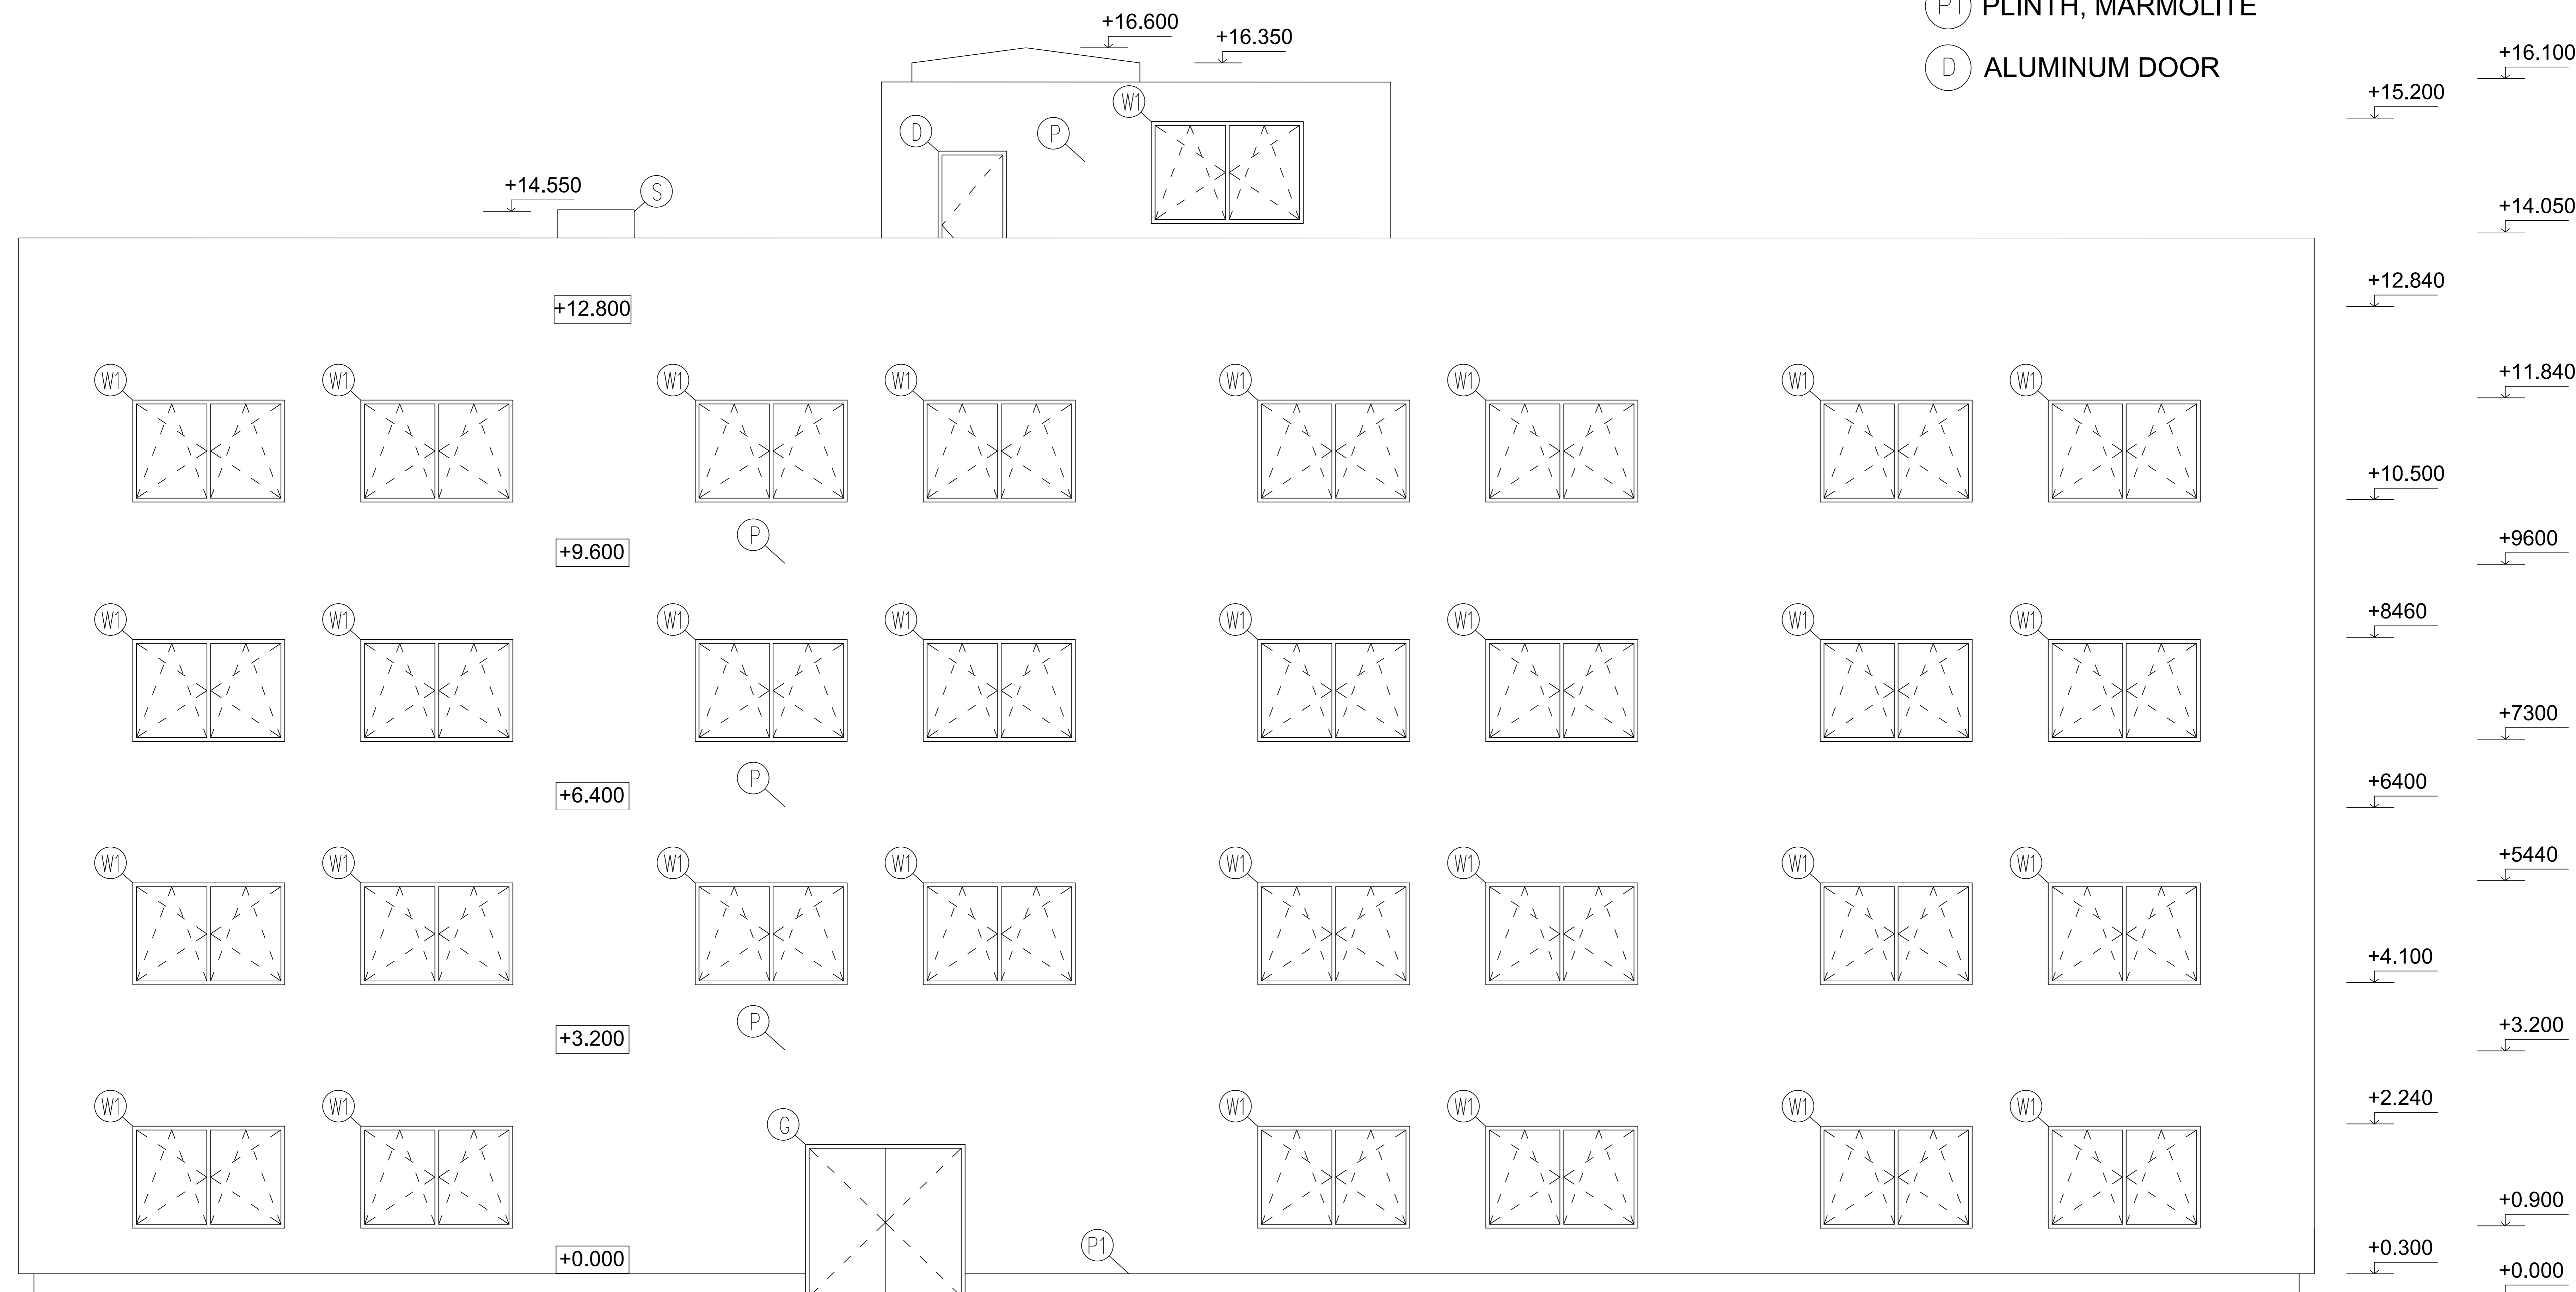

LEGEND:

- (P) PASTY PLASTER, LIGHT GREY TH=5mm
- (W1) ALUMINUM WINDOW, EQUIPPED WITH SAFETY GLASS
- (G) GLASS SIDING DOOR WITH ALUMINUM FRAME , MAIN ENTRANCE
- (S) VENTILATION AND CHIMNEY SHAFT
- (P1) PLINTH, MARMOLITE
- (D) ALUMINUM DOOR

Designed by: Bashar Alachkar	Checked by: ING.M.NOORI	Czech Technical University 
Drawing: Front View		
Subject: Bachelor project		2019-2020