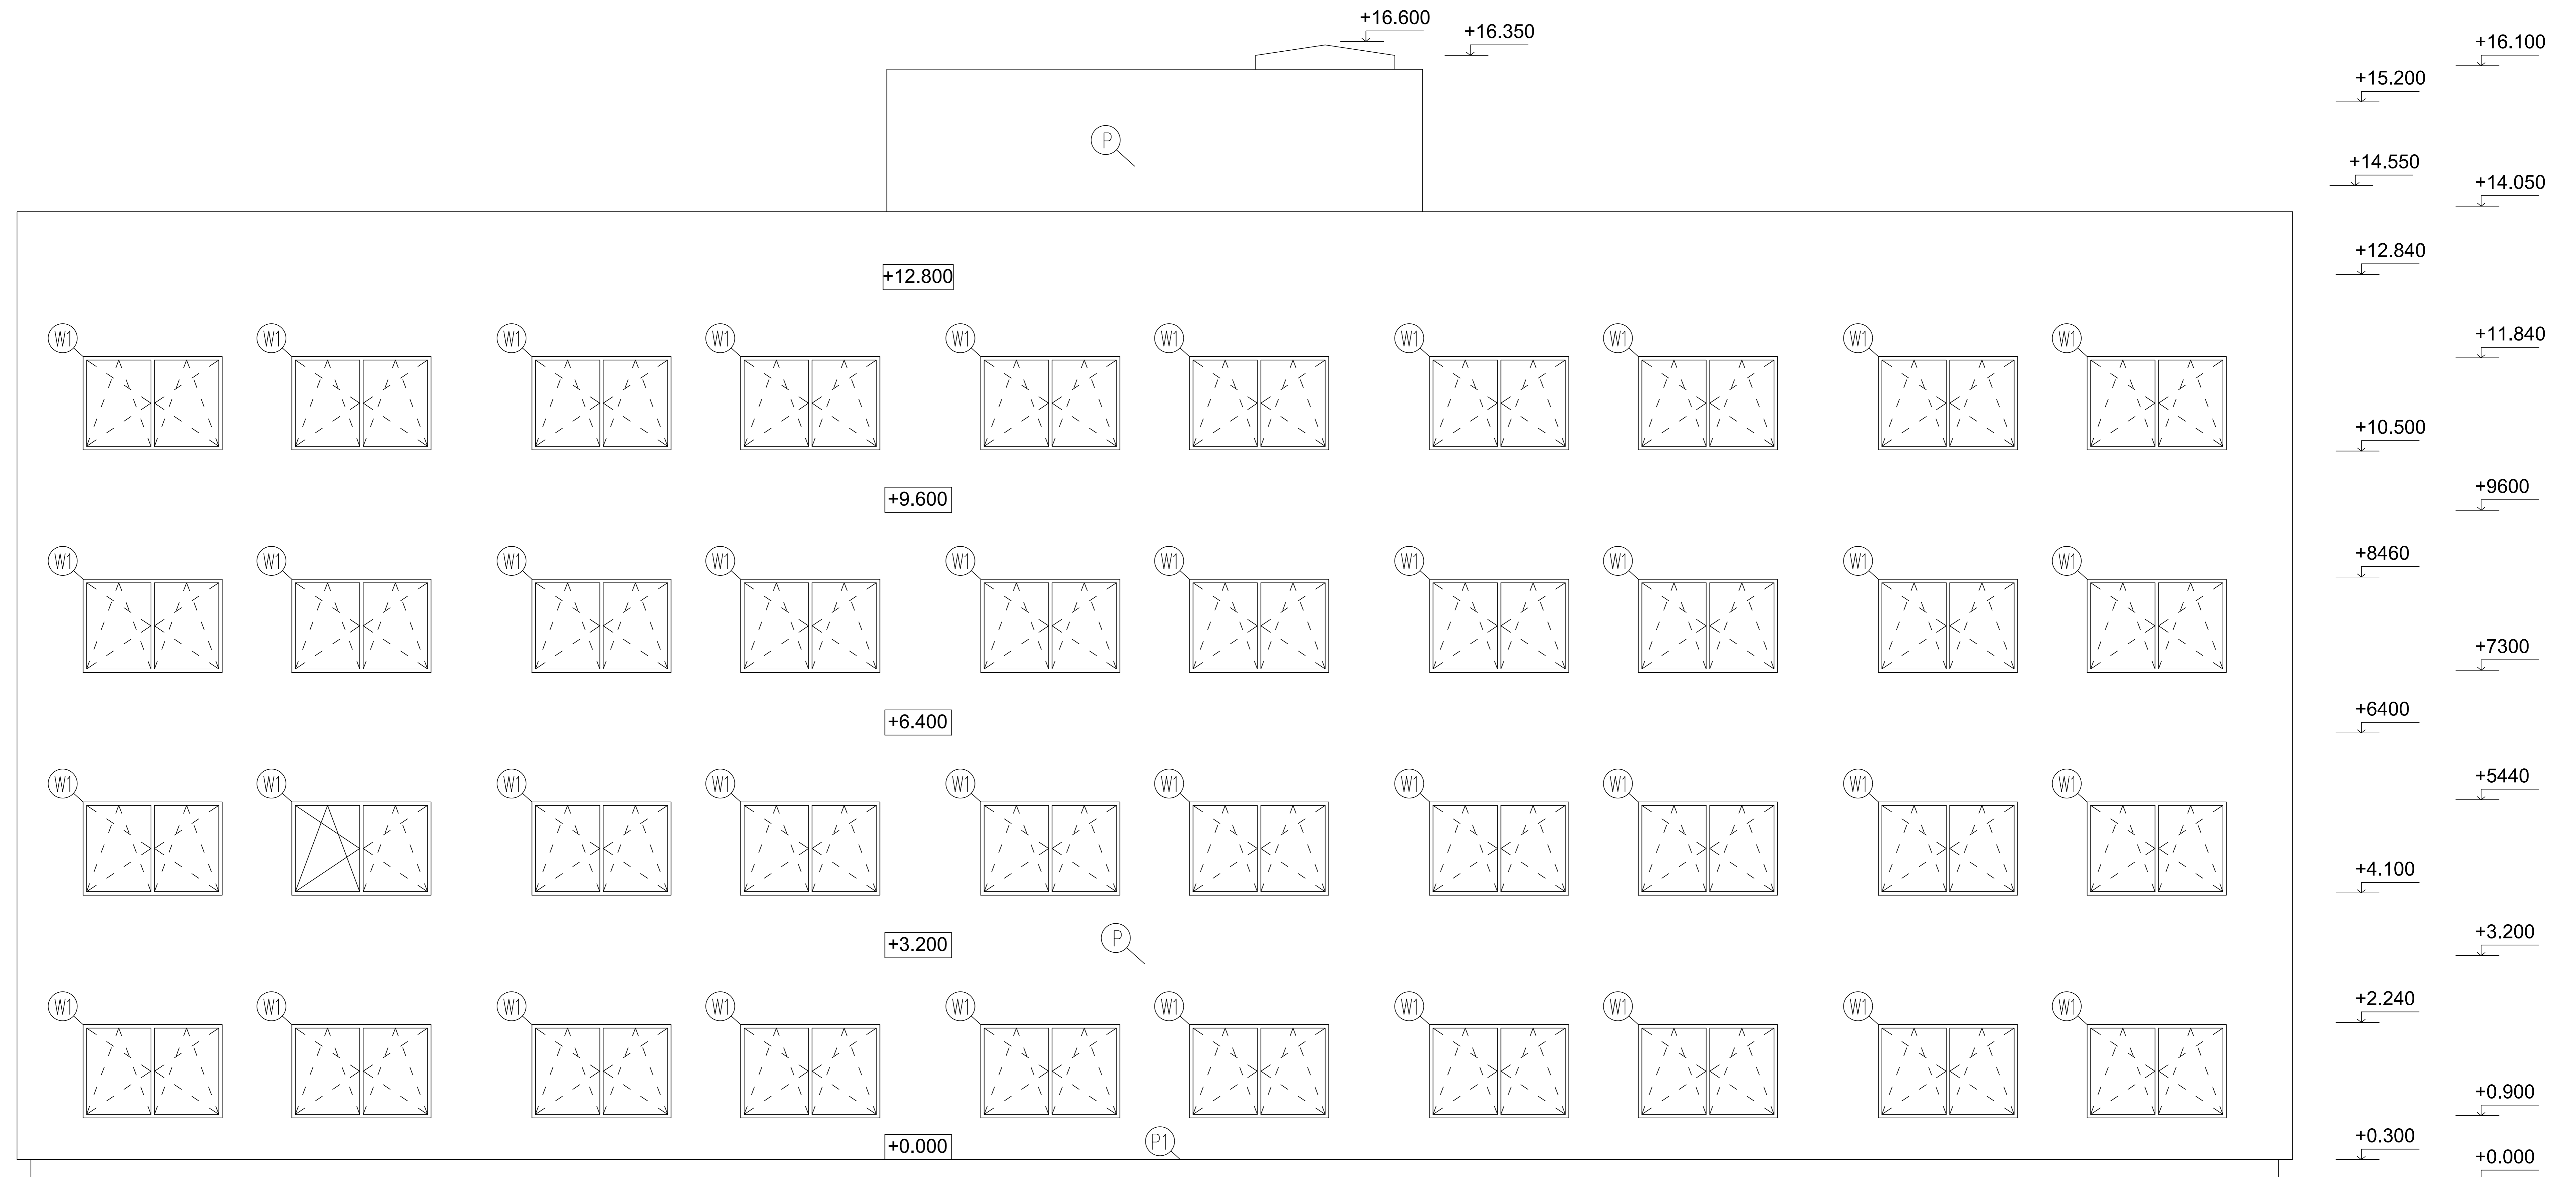

# LEGEND:

- (P) PASTY PLASTER, LIGHT GREY TH=5mm
- (W1) ALUMINUM WINDOW, EQUIPPED WITH SAFETY GLASS
- (S) VENTILATION AND CHIMNEY SHAFT
- (P1) PLINTH, MARMOLITE

Designed by:	Checked by:	Czech Technical University 
Bashar Alachkar	ING.M.NOORI	
Drawing: Back View		1:50
Subject: Bachelor project		2019-2020