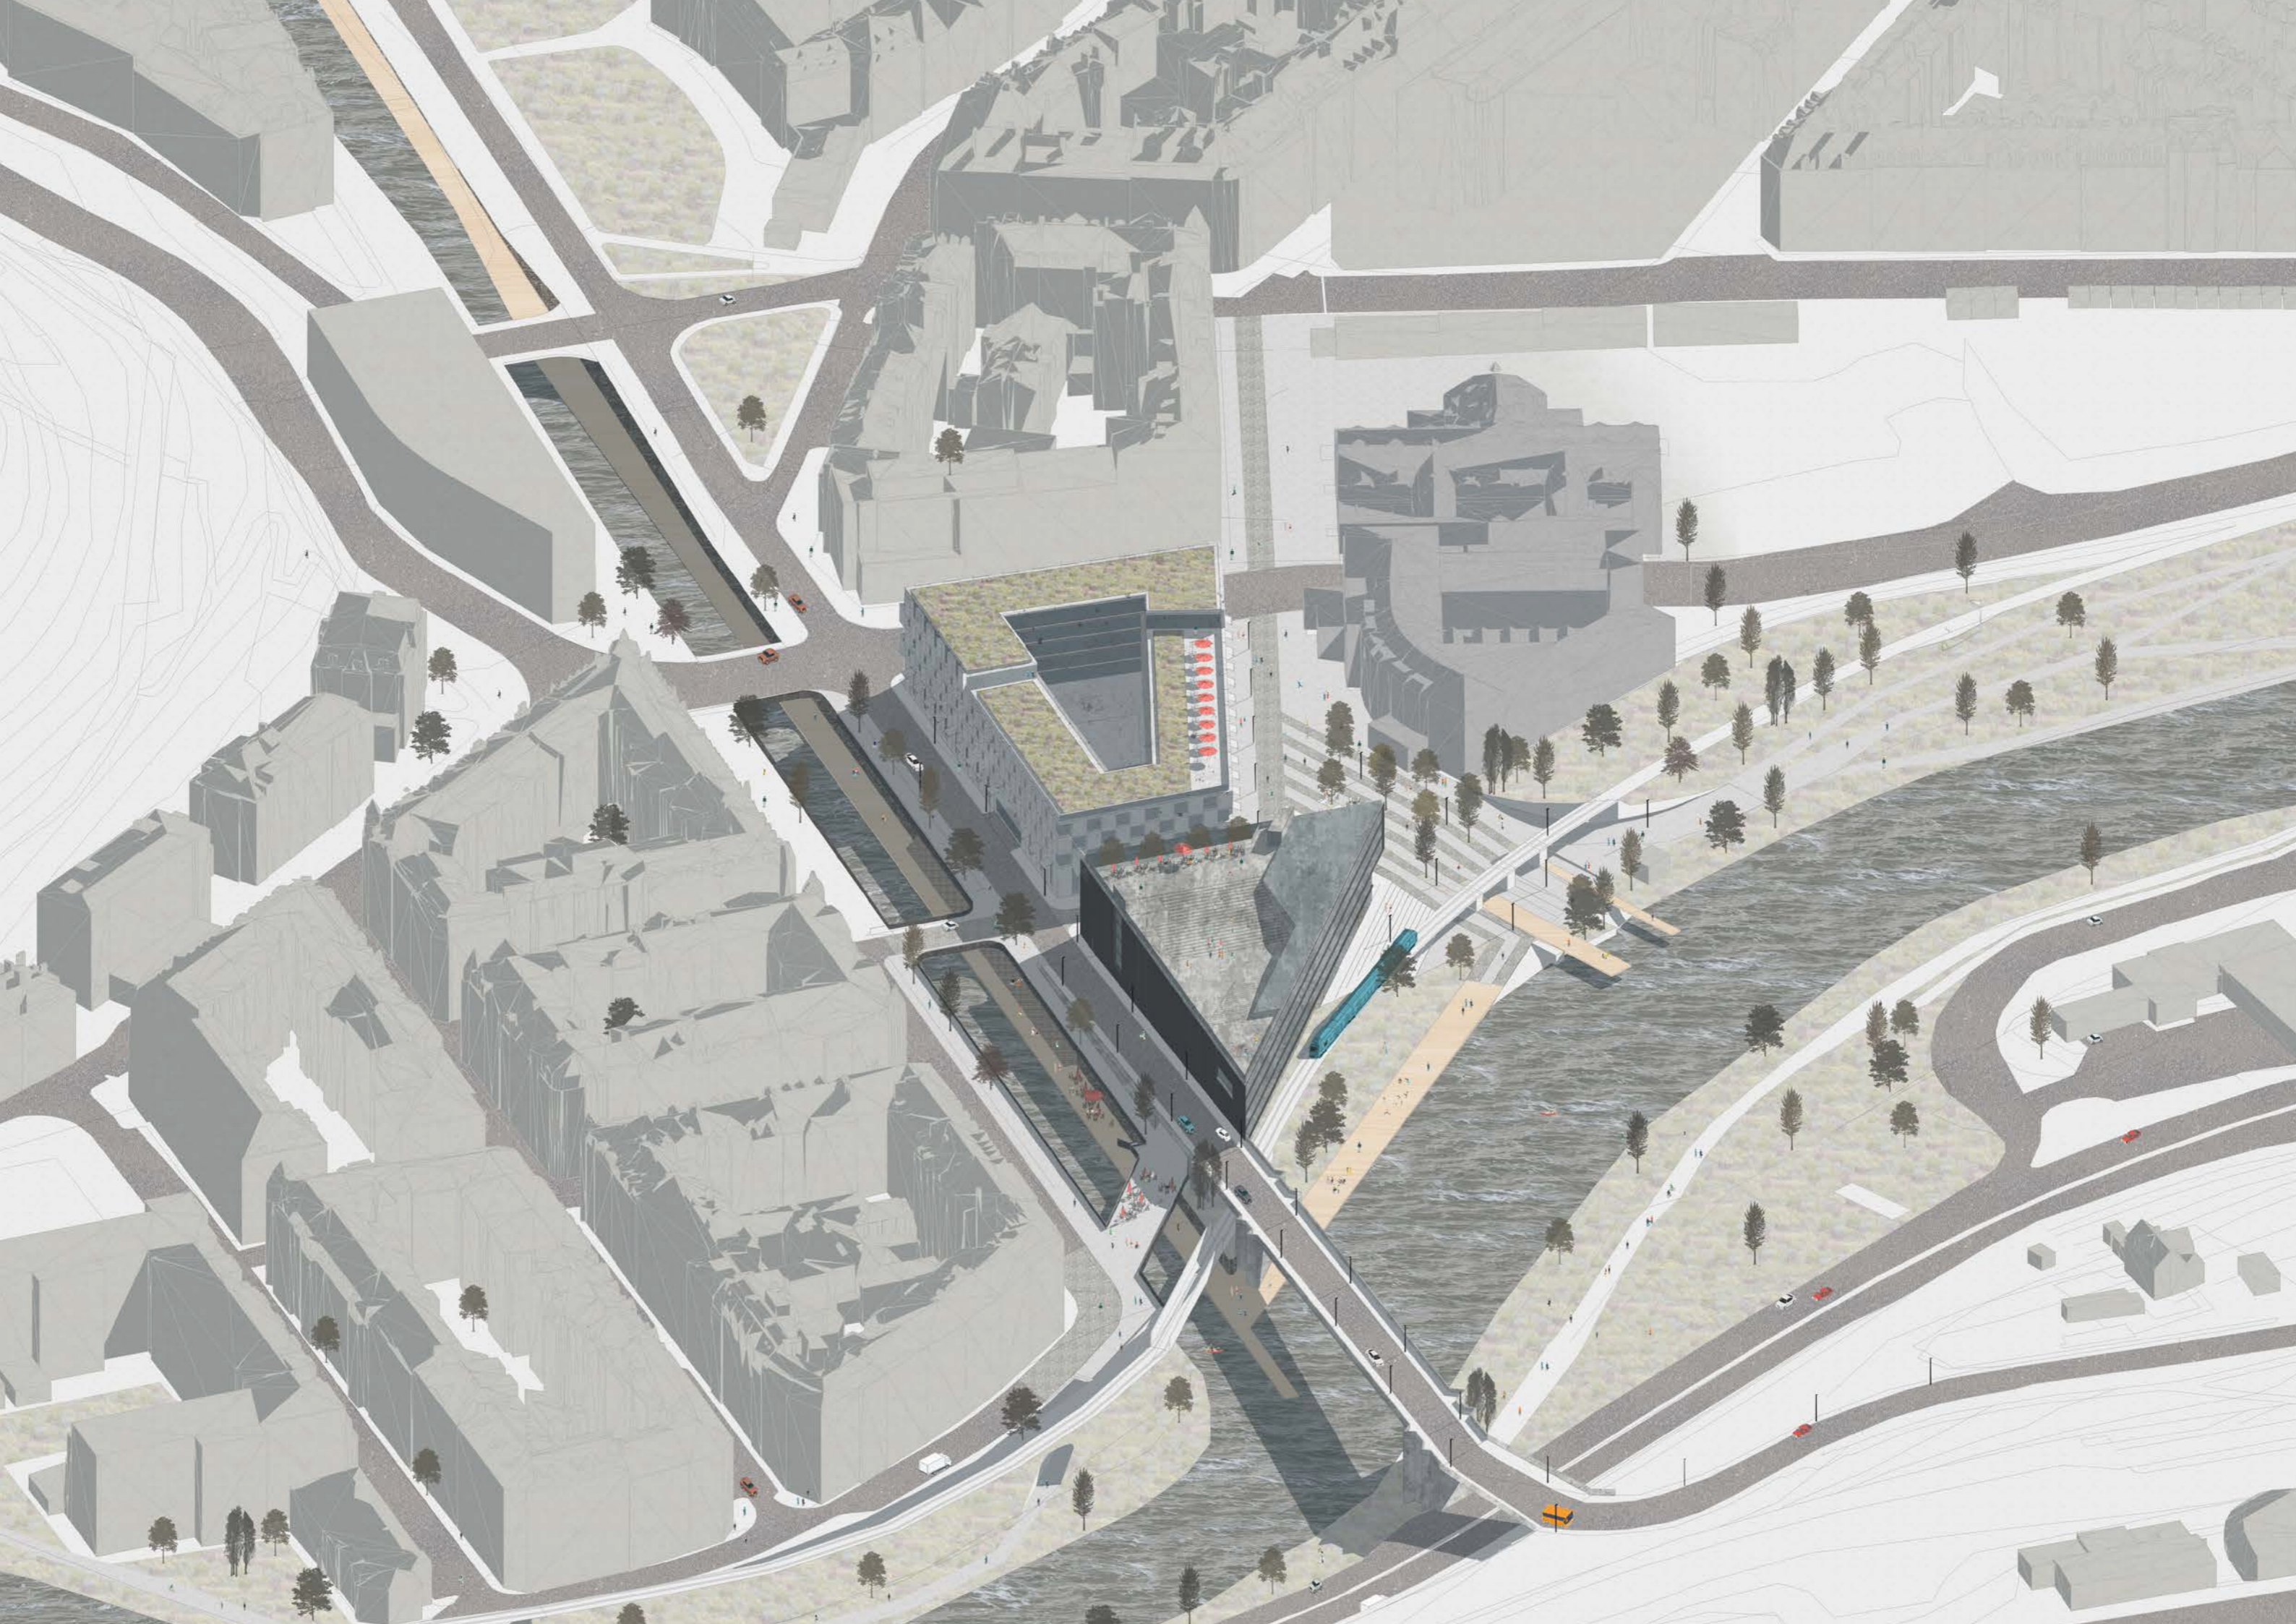

LASKI

© ALL RIGHTS RESERVED
VON
BLUES
STREET ART

+16.500

+13.200

+9.900

+6.600

+3.300

+0.000