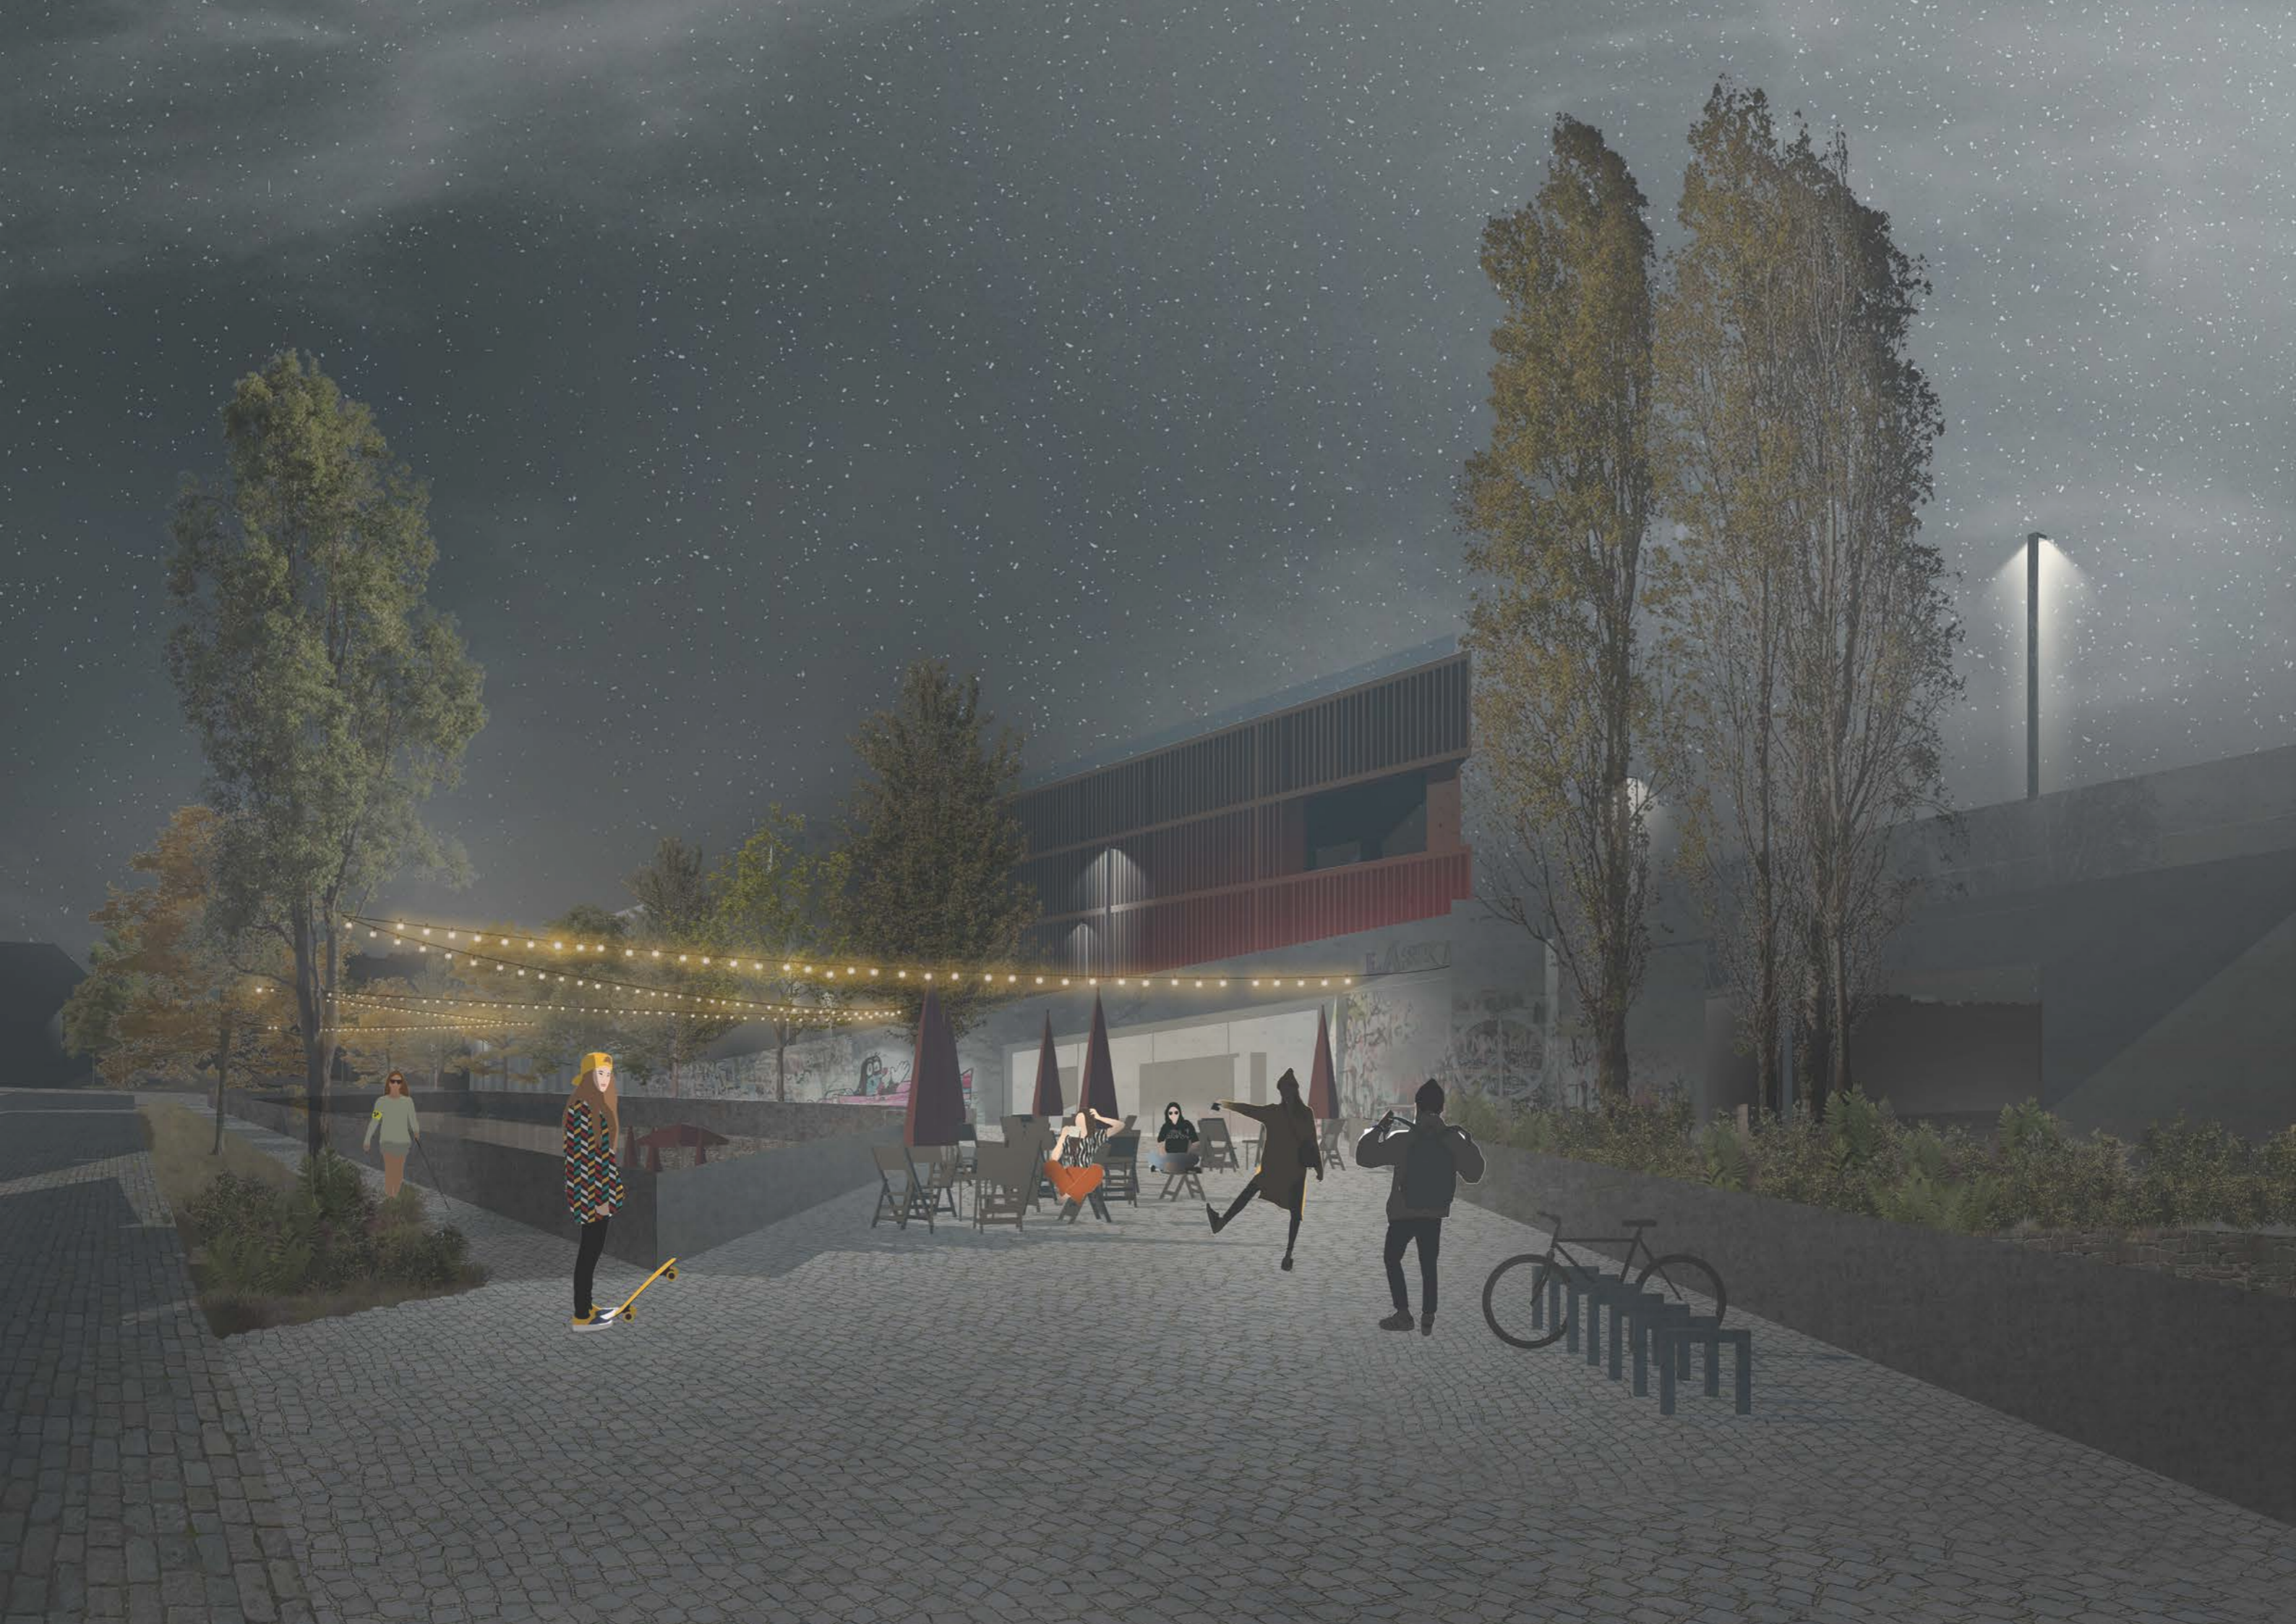

LASKI

© ALL RIGHTS RESERVED
VON
BLUES
STREET ART

+16.500

+13.200

+9.900

+6.600

+3.300

+0.000