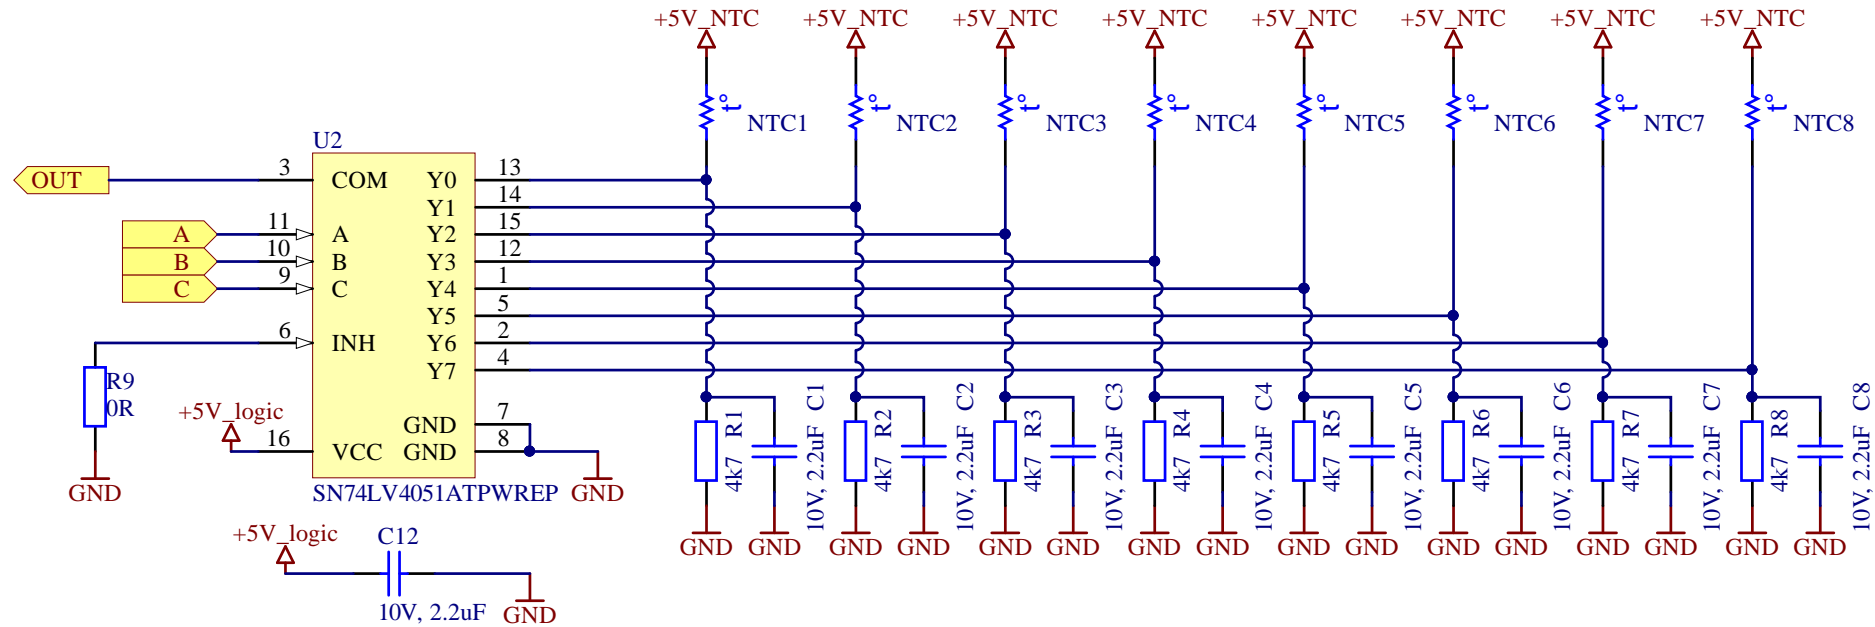

Name: TopMeasureBoard	
TopMeasureBoard_main	
Author: Jan Mánek	Versi on: 1
Date: 22.5.2018	Sheet 1 of 3
File: TopMeasureBoard.SchDoc	

Name: TopMeasureBoard Linear Regulator		
Author: Jan Mánek	Version: 1	
Date: 22. 5. 2018	Sheet 2 of 3	
File: LDO.SchDoc		

Name: TopMeasureBoard 8 temps multiplexer		
Author: Jan Mánek	Version: 1	
Date: 22. 5. 2018	Sheet 3 of 3	
File: 8_temps_MUX.SchDoc		