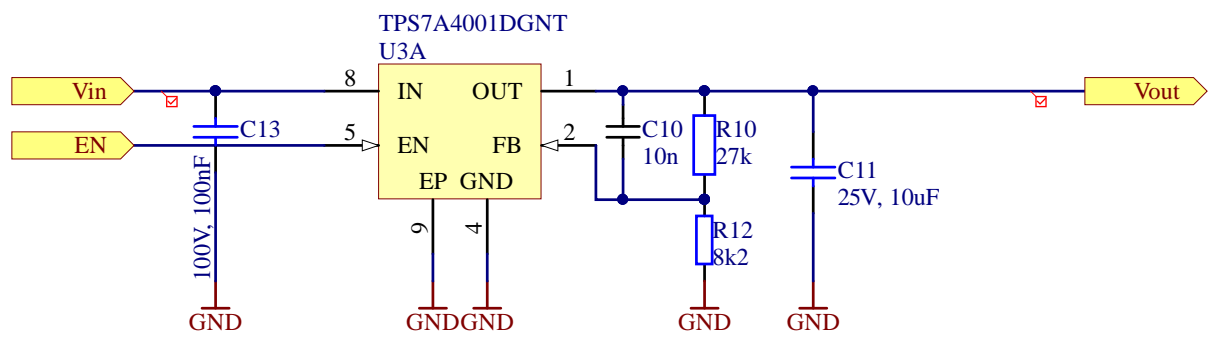

Name: TopMeasureBoard	
TopMeasureBoard_main	
Author: Jan Mánek	Versi on: 1
Date: 22.5.2018	Sheet 1 of 3
File: TopMeasureBoard.SchDoc	

Name: TopMeasureBoard Linear Regulator		
Author: Jan Mánek	Version: 1	
Date: 22. 5. 2018	Sheet 2 of 3	
File: LDO.SchDoc		