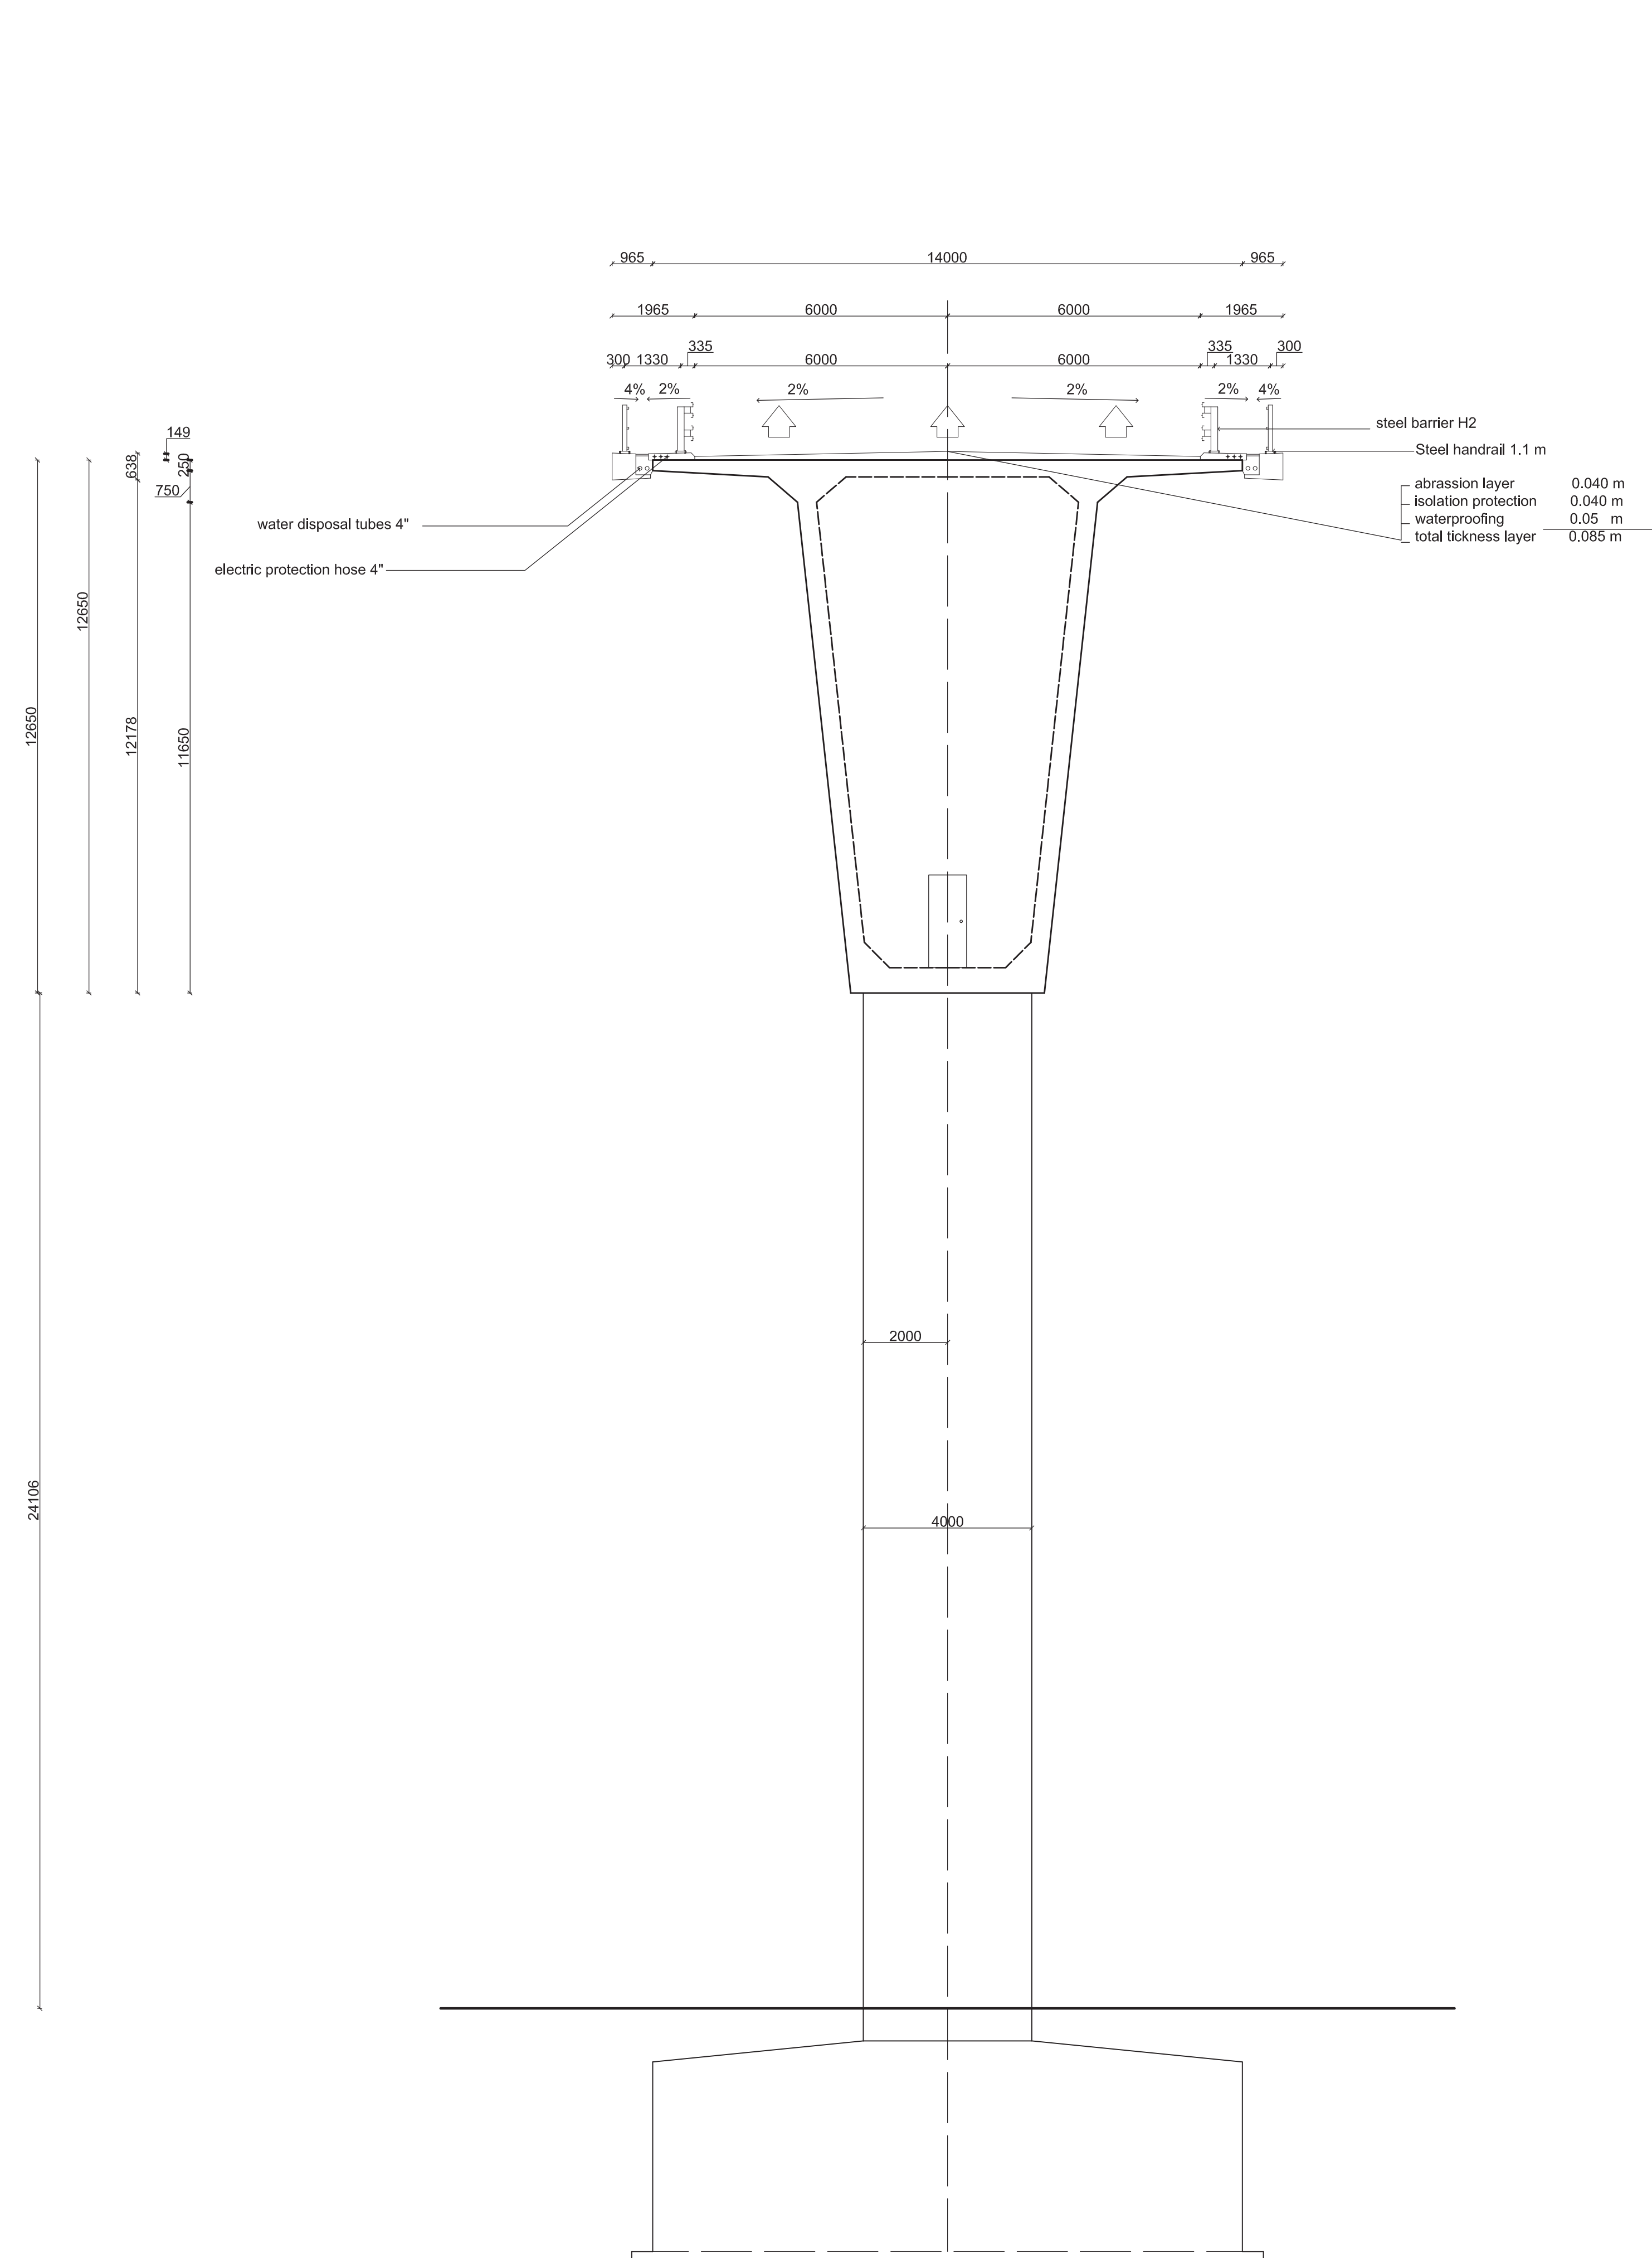

Cross-Section 20

Cross-Section 0

Cross-Section 10

Cross-Section 30

Designer: Manolo Mendizábal	Scale: 1:100	Date: January 7, 2018	Part: 1/1
Content: Cross Sections			