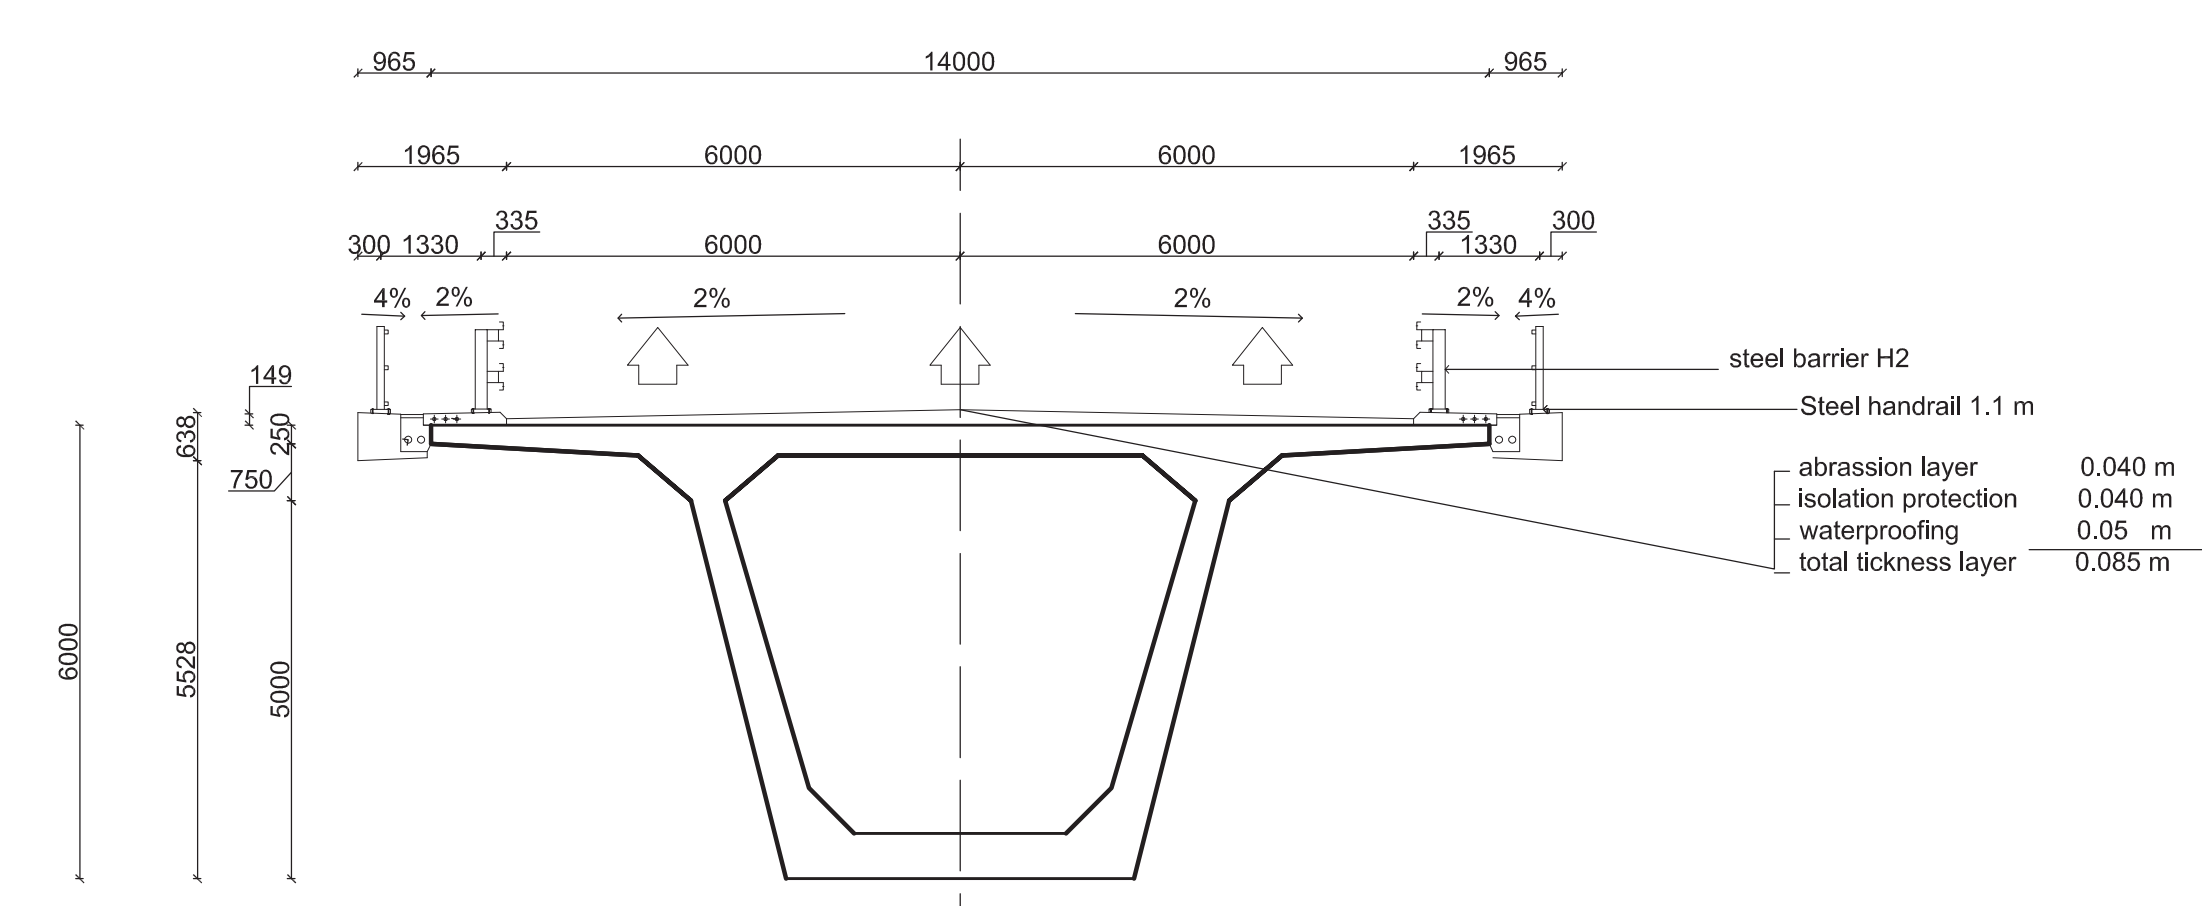

Cross-Section 20

Cross-Section 0

Cross-Section 10

Cross-Section 30

Designer: Manolo Mendizábal	Scale: 1:100	Date: January 7, 2018	Part: 1/1
Content: Cross Sections			