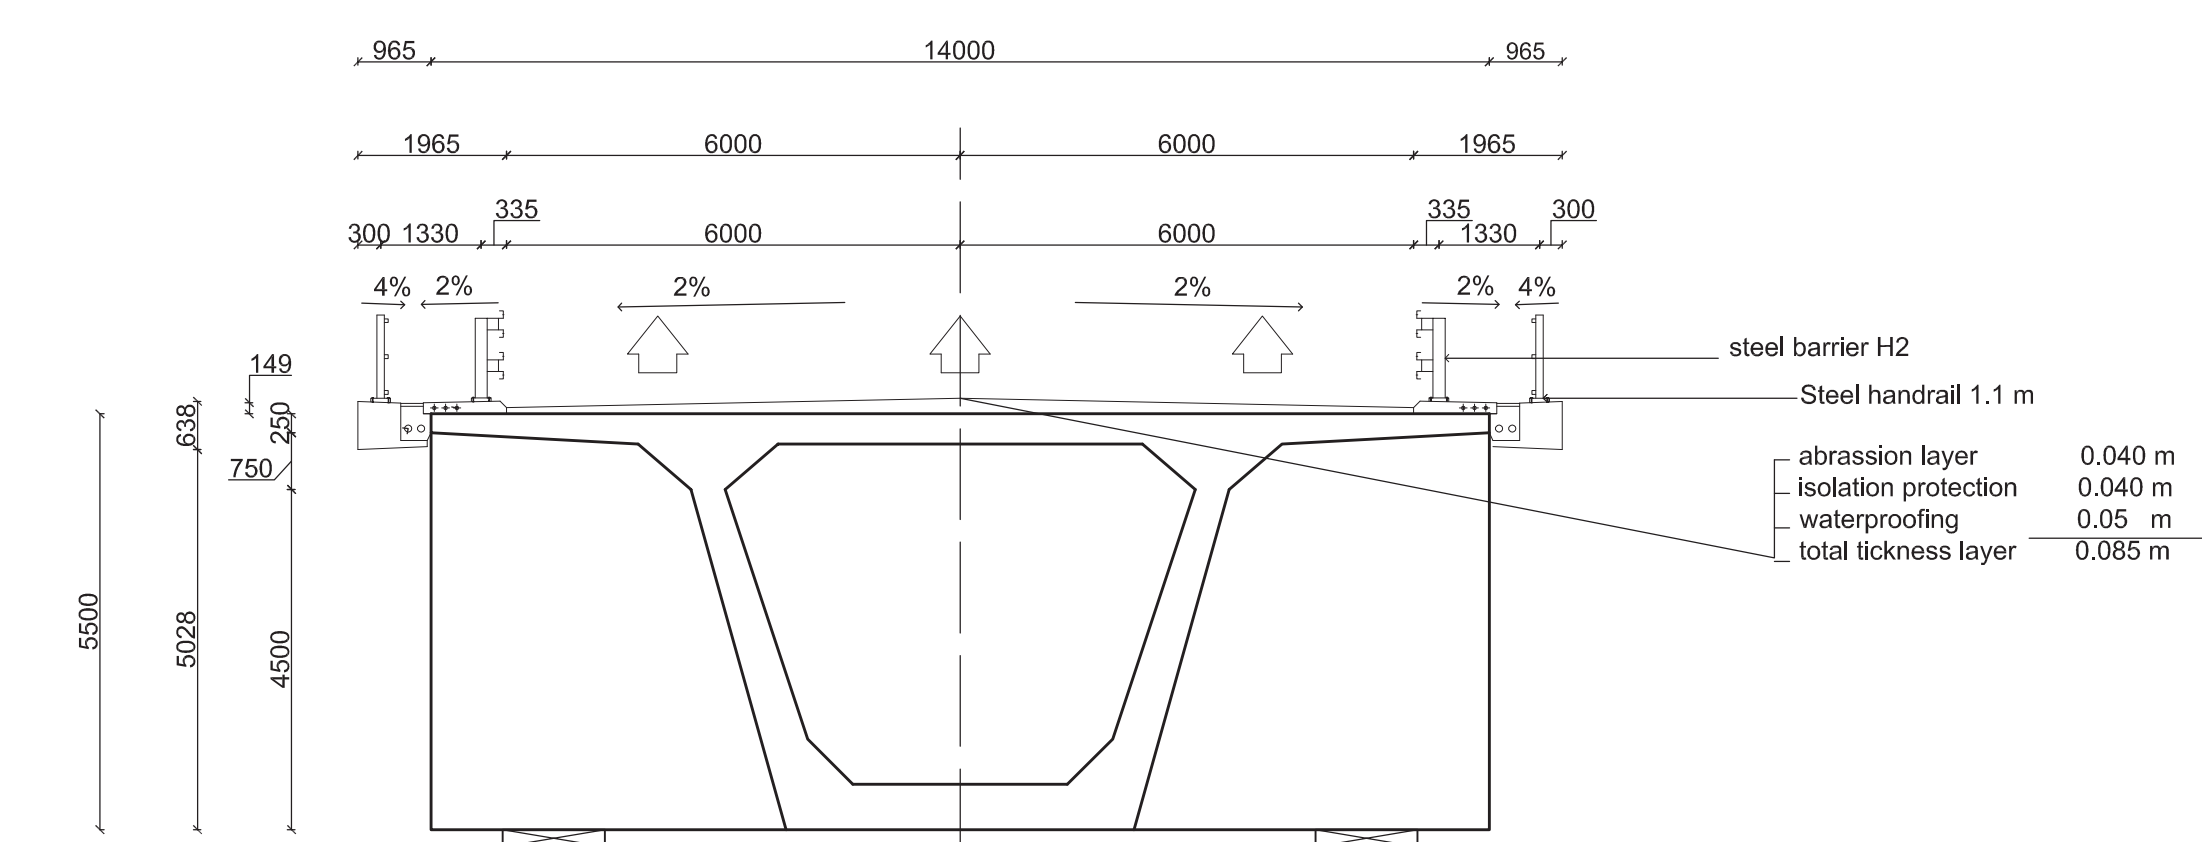

Cross-Section 20

Cross-Section 0

Cross-Section 10

Cross-Section 30

Designer: Manolo Mendizábal	Scale: 1:100	Date: January 7, 2018	Part: 1/1
Content: Cross Sections			