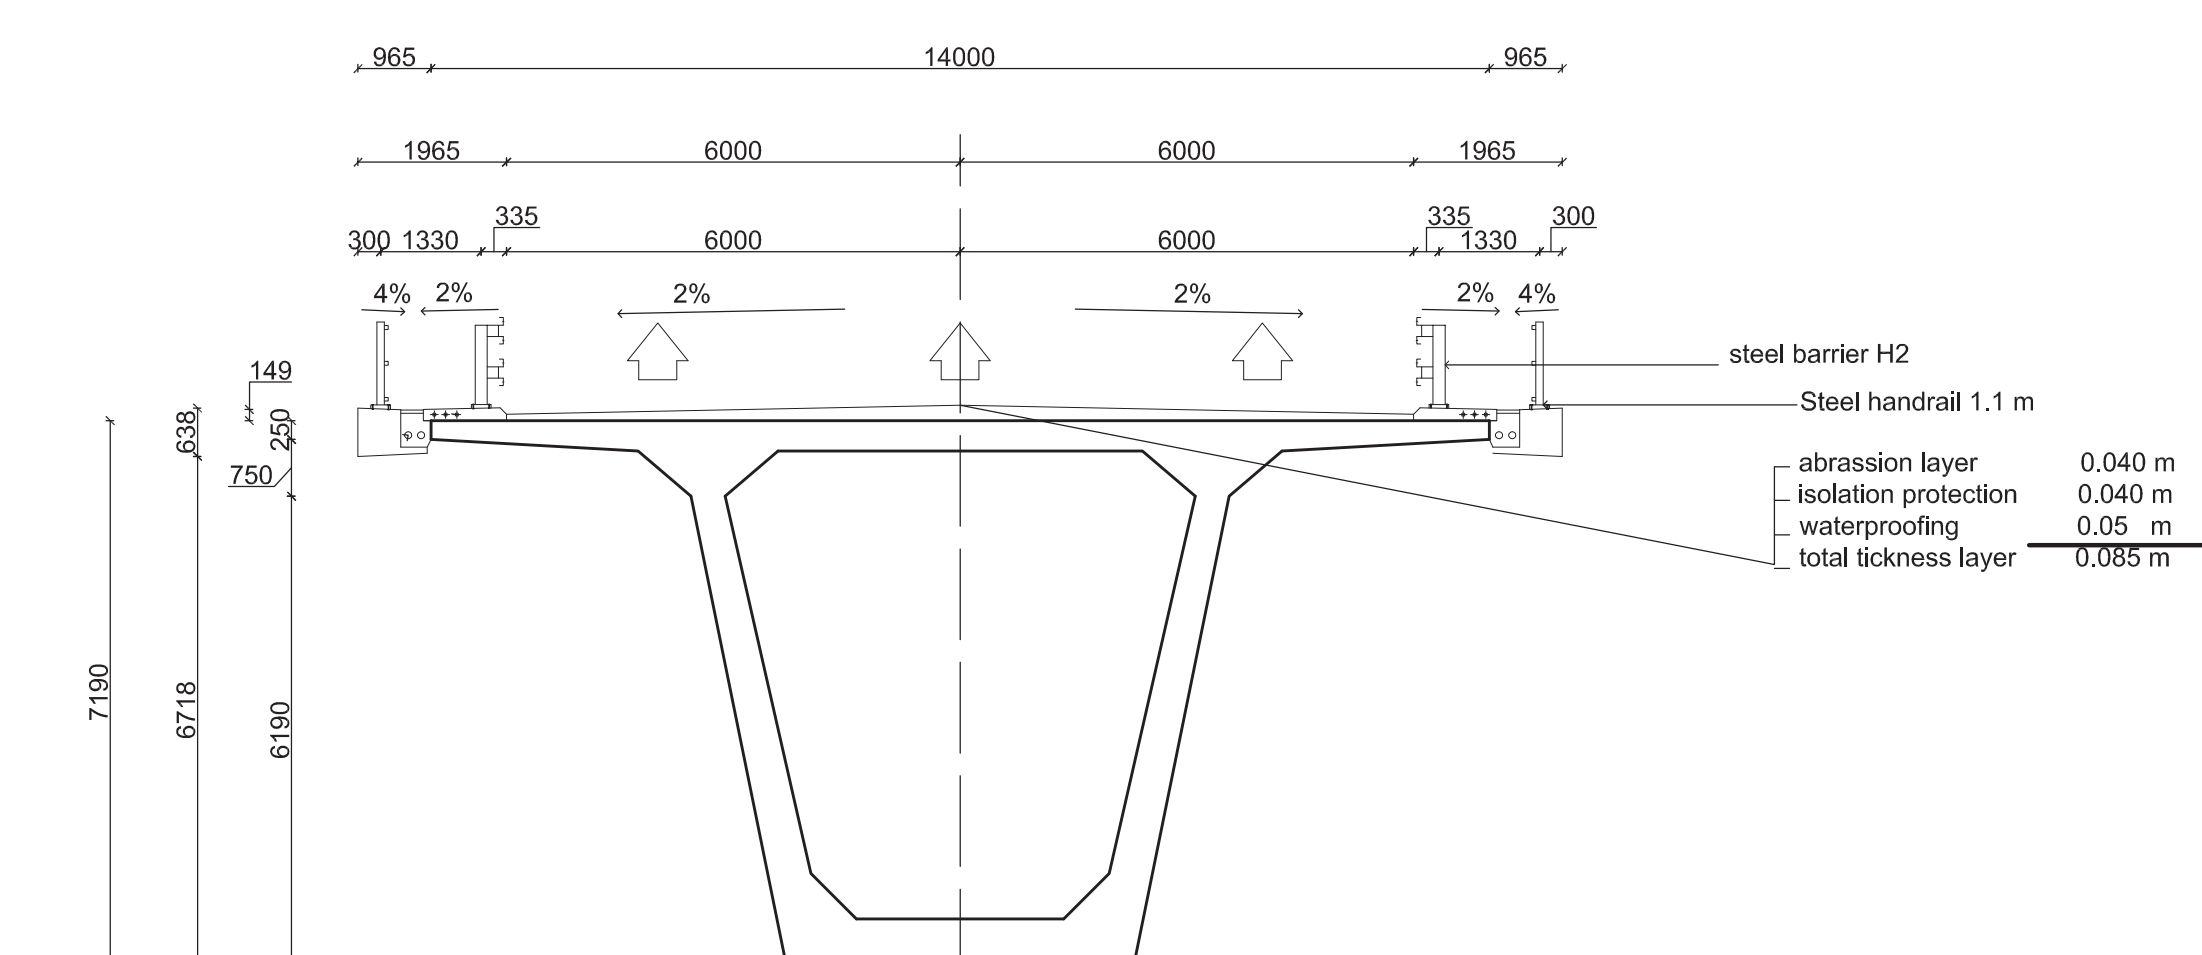

Cross-Section 20

Cross-Section 0

Cross-Section 10

Cross-Section 30

Designer: Manolo Mendizábal	Scale: 1:100	Date: January 7, 2018	Part: 1/1
Content: Cross Sections			