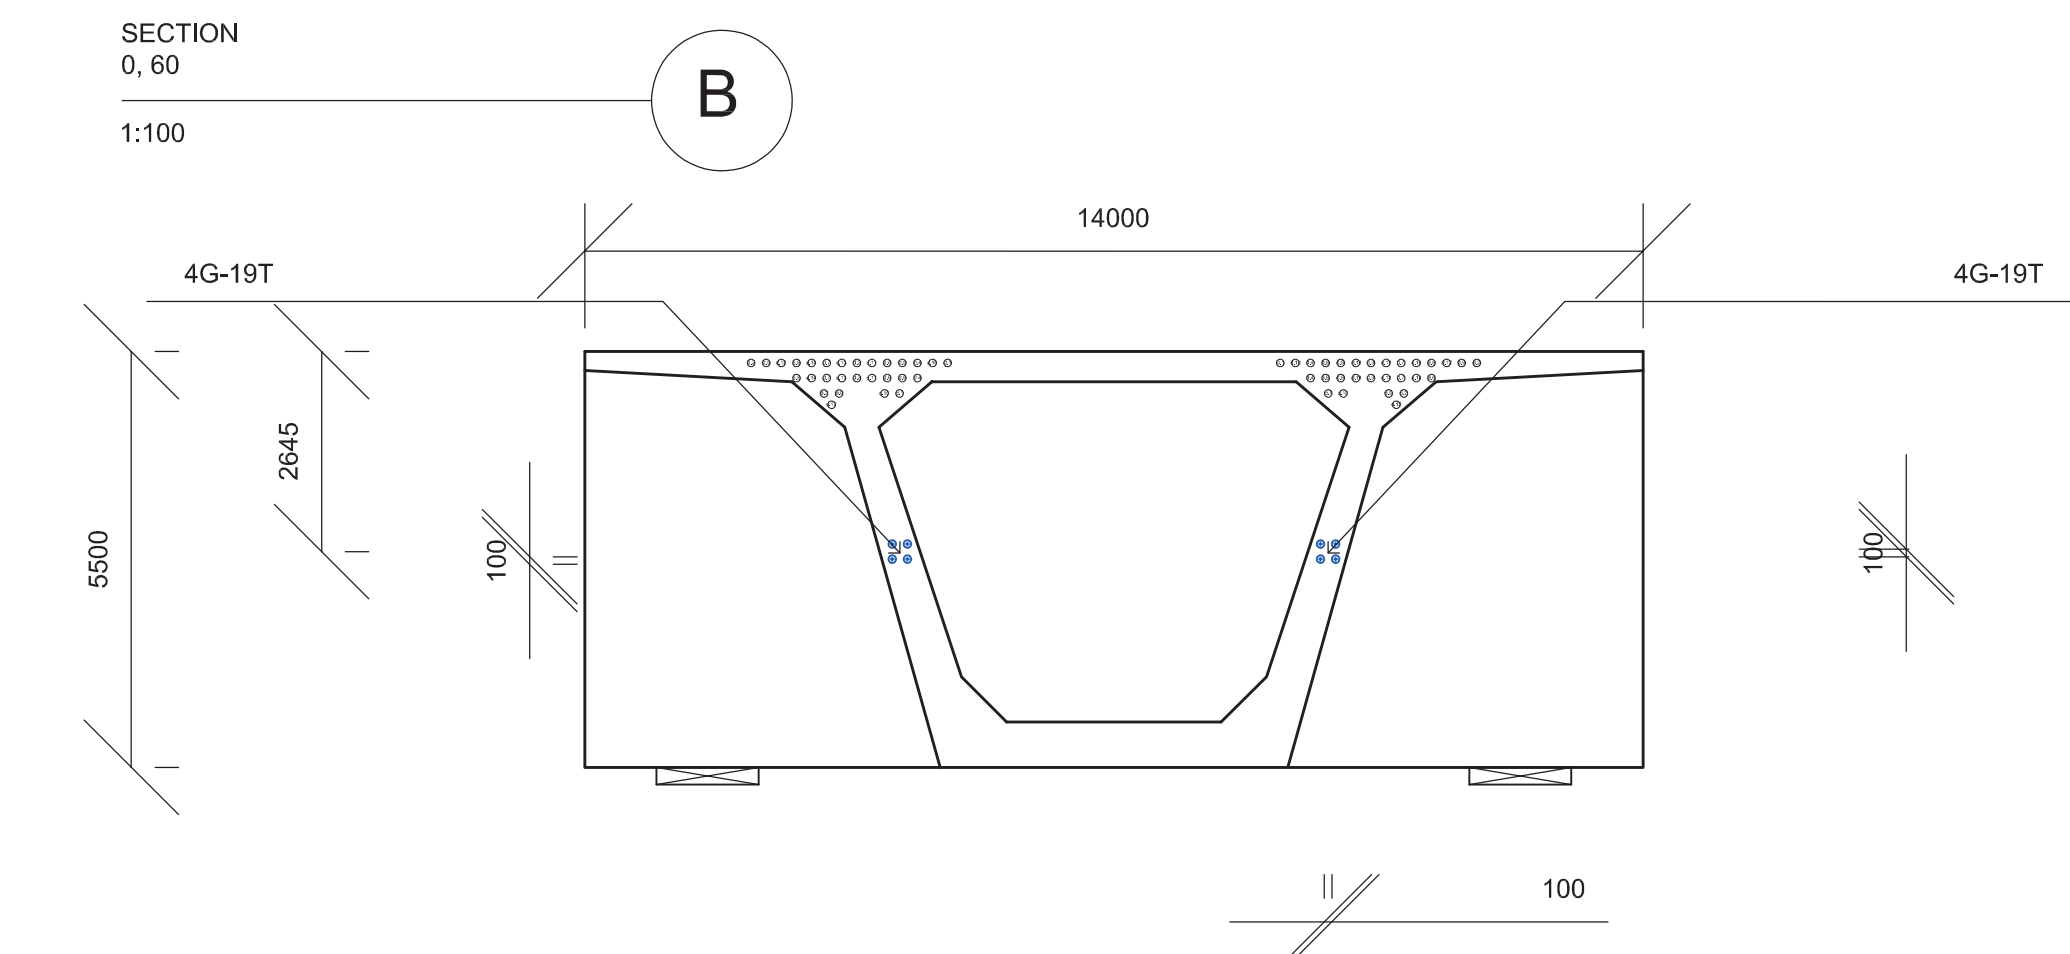

LOGITUDINAL CUT  
CABLE LAYOUT  
1:500

SECTION  
20, 40  
1:100

SECTION  
0, 60  
1:100

SECTION  
10, 50  
1:100

SECTION  
30  
1:100

Designer: Manolo Mendizábal	Scale: 1:500,100	Date: January 7, 2018	Part: 1/1
Content: Continuity tendon			