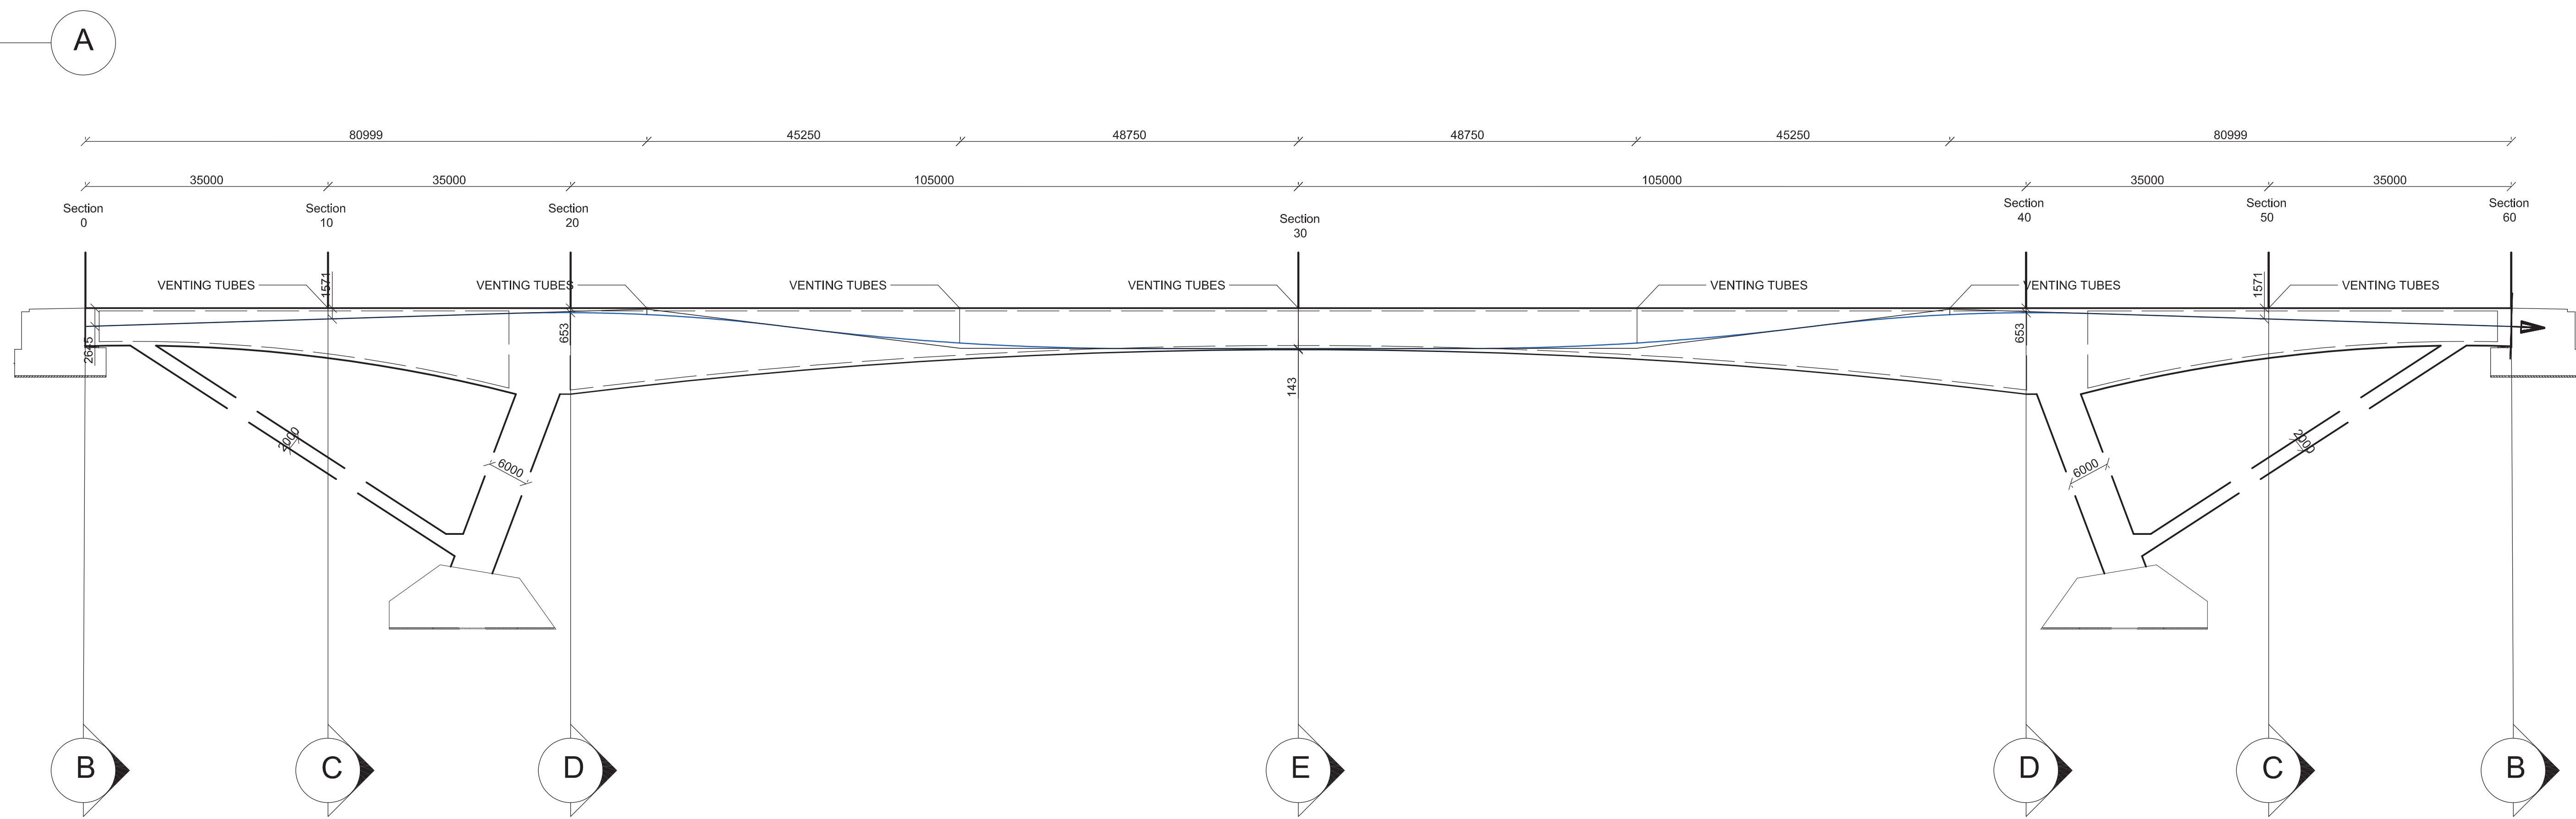

LOGITUDINAL CUT  
CABLE LAYOUT  
1:500

SECTION  
20, 40  
1:100

SECTION  
0, 60  
1:100

SECTION  
10, 50  
1:100

SECTION  
30  
1:100

Designer: Manolo Mendizábal	Scale: 1:500,100	Date: January 7, 2018	Part: 1/1
Content: Continuity tendon			