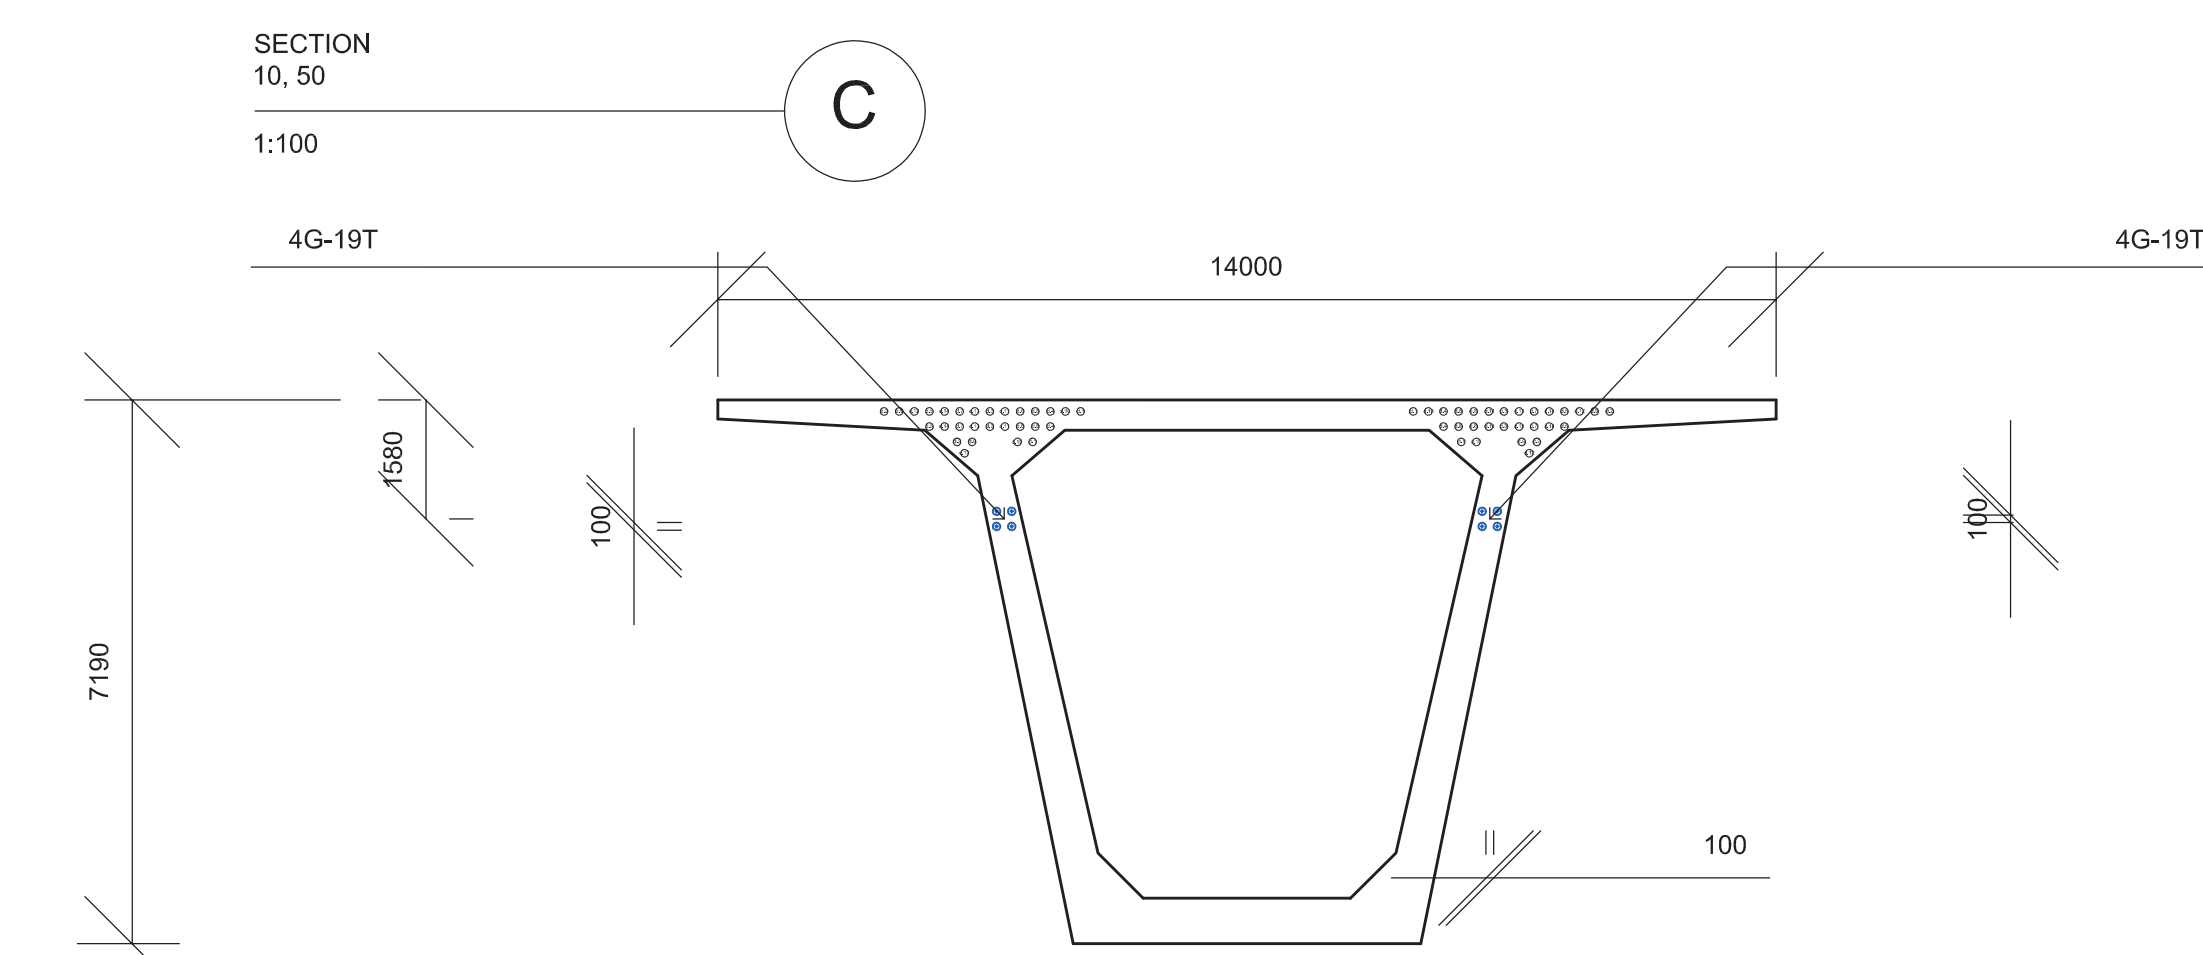

LOGITUDINAL CUT  
CABLE LAYOUT  
1:500

SECTION  
20, 40  
1:100

SECTION  
0, 60  
1:100

SECTION  
10, 50  
1:100

SECTION  
30  
1:100

Designer: Manolo Mendizábal	Scale: 1:500,100	Date: January 7, 2018	Part: 1/1
Content: Continuity tendon			