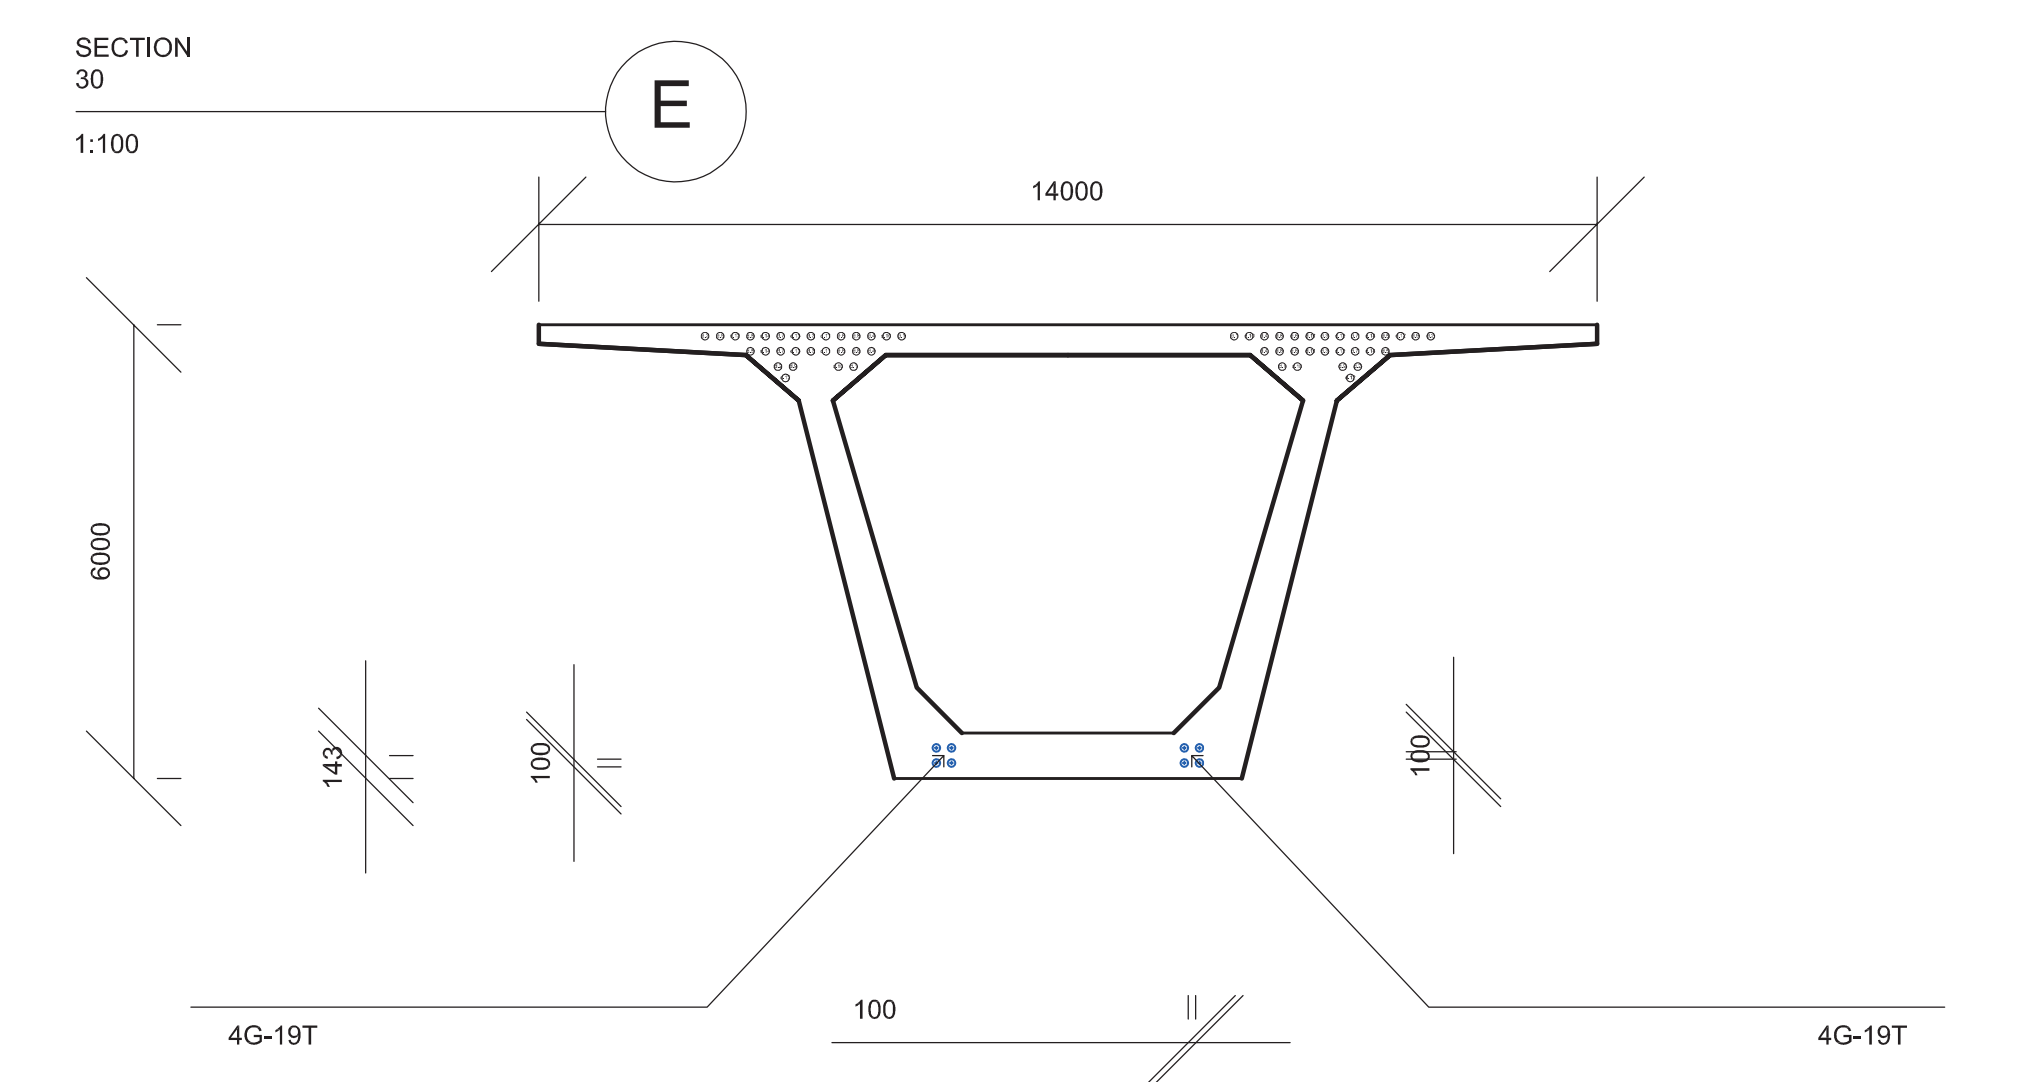

LOGITUDINAL CUT  
CABLE LAYOUT  
1:500

SECTION  
20, 40  
1:100

SECTION  
0, 60  
1:100

SECTION  
10, 50  
1:100

SECTION  
30  
1:100

Designer: Manolo Mendizábal	Scale: 1:500,100	Date: January 7, 2018	Part: 1/1
Content: Continuity tendon			