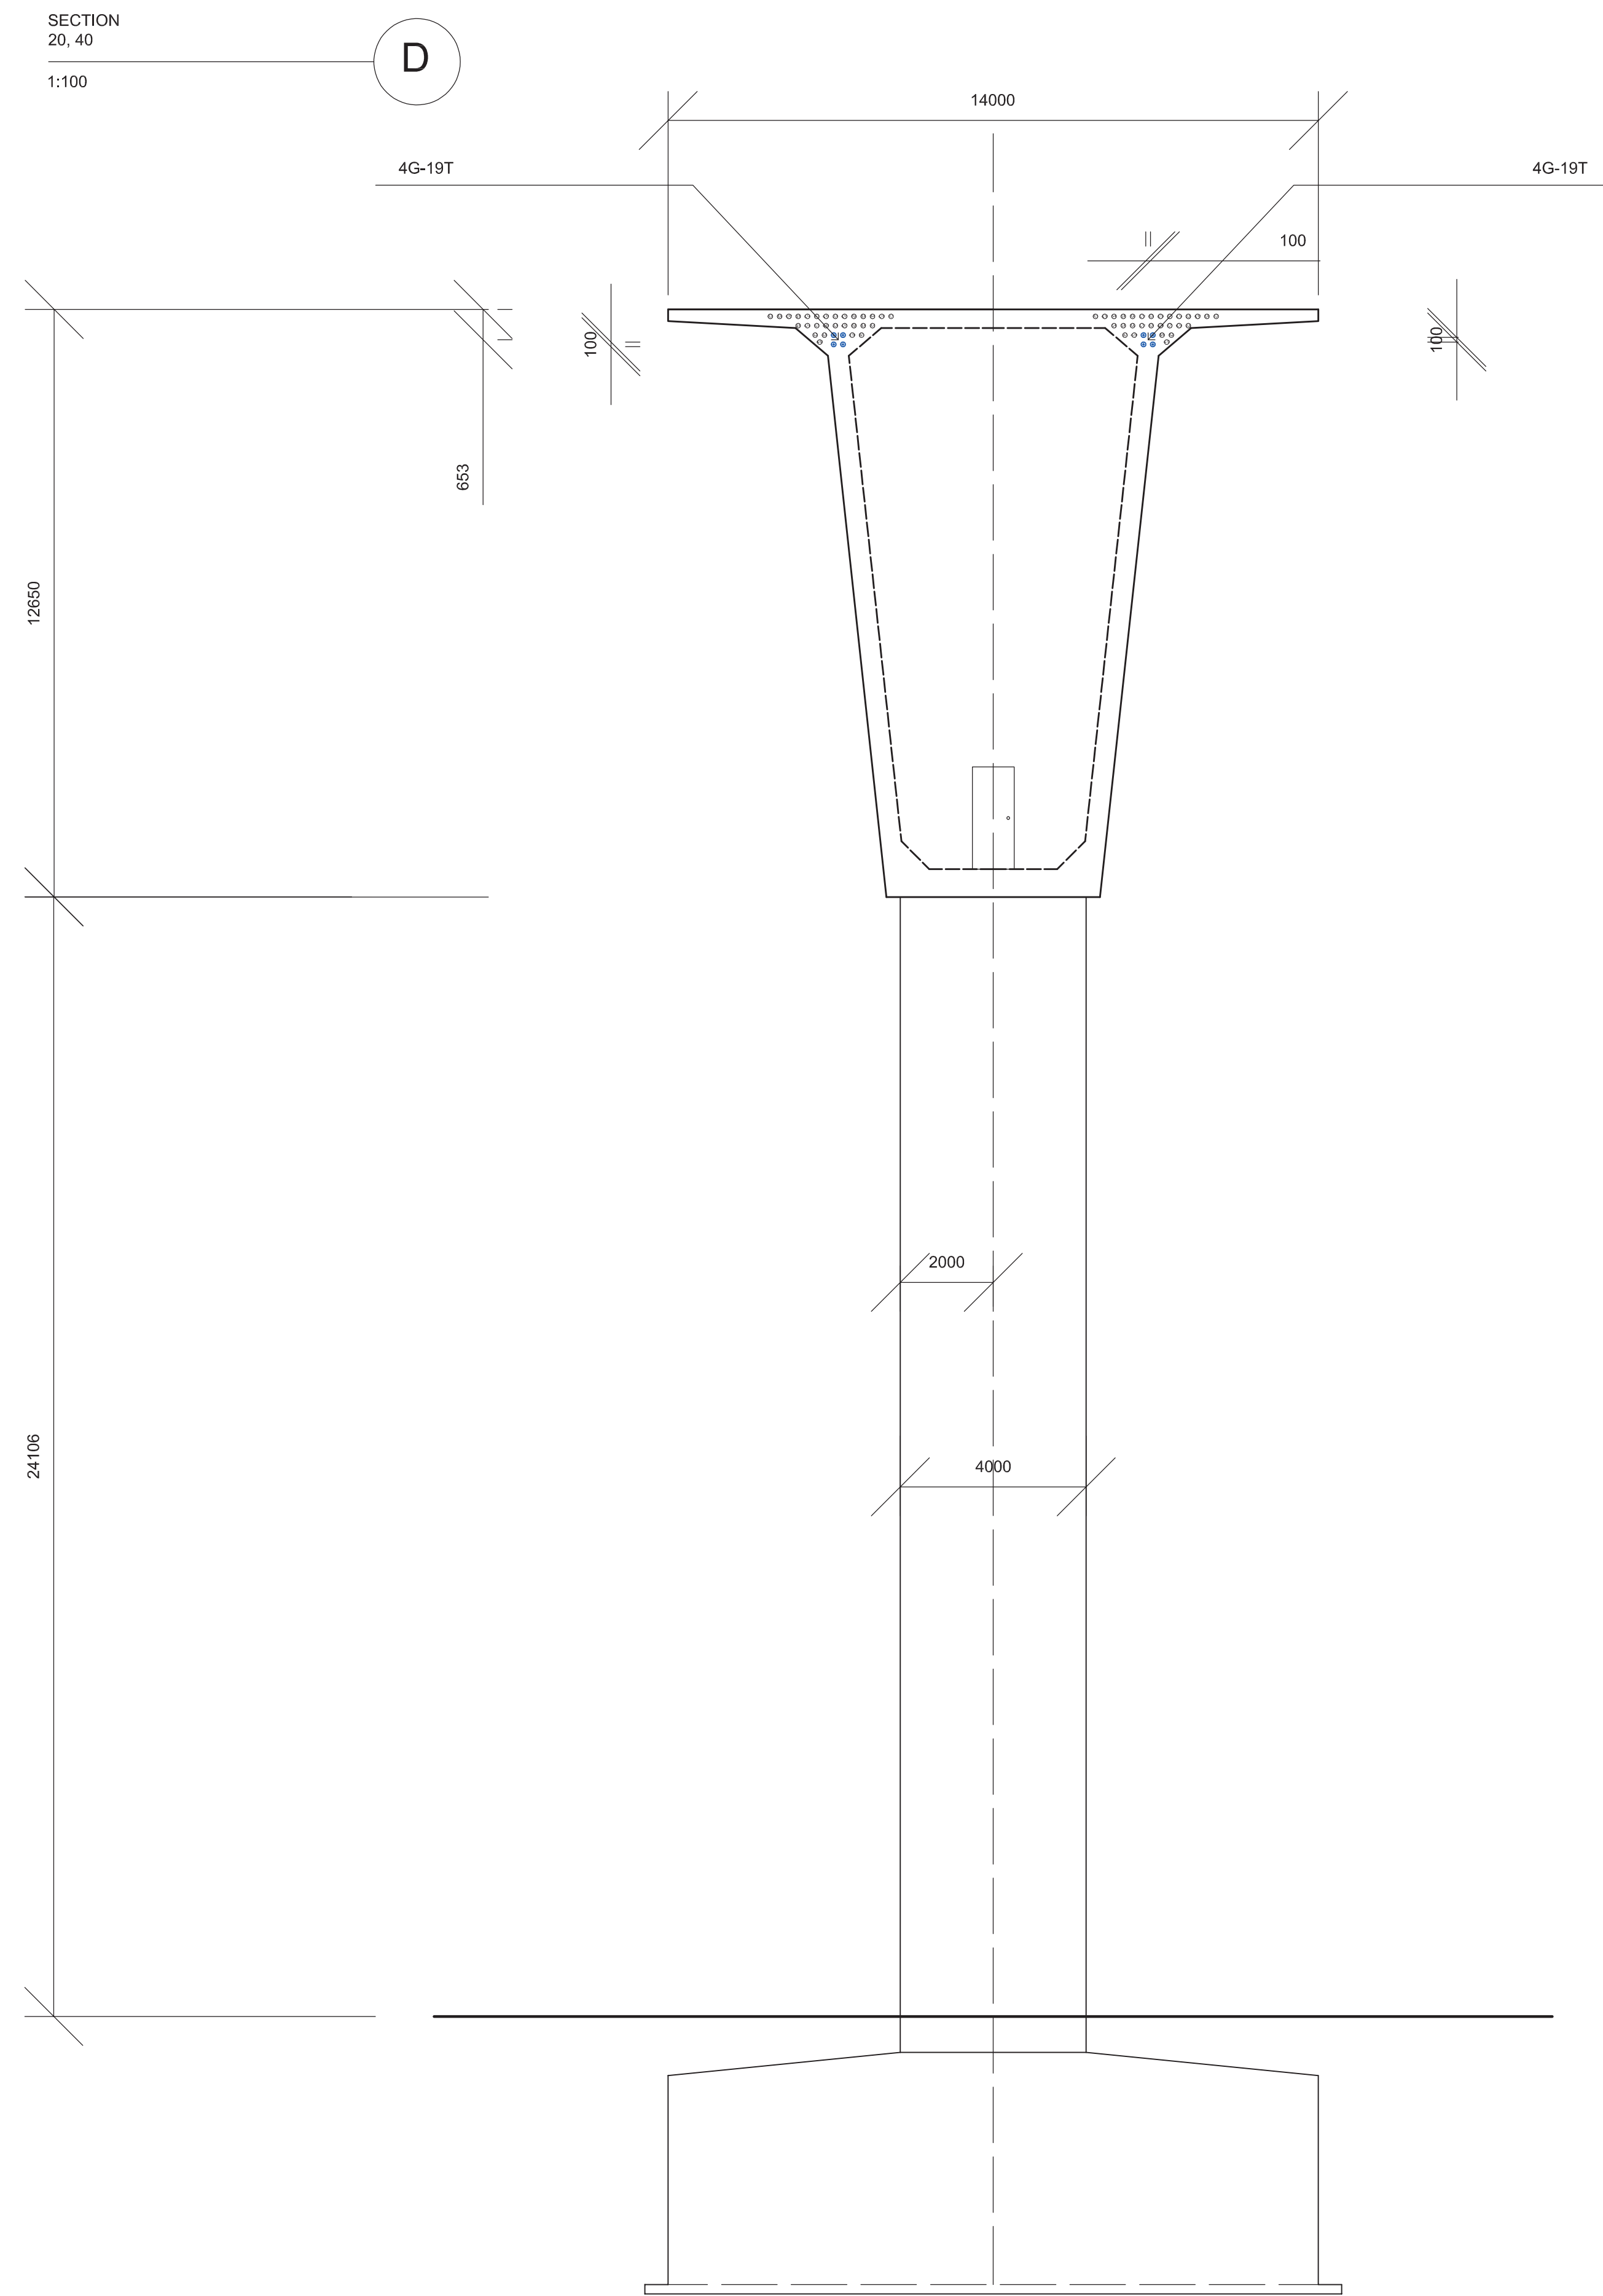

LOGITUDINAL CUT  
CABLE LAYOUT  
1:500

SECTION  
20, 40  
1:100

SECTION  
0, 60  
1:100

SECTION  
10, 50  
1:100

SECTION  
30  
1:100

Designer: Manolo Mendizábal	Scale: 1:500,100	Date: January 7, 2018	Part: 1/1
Content: Continuity tendon			