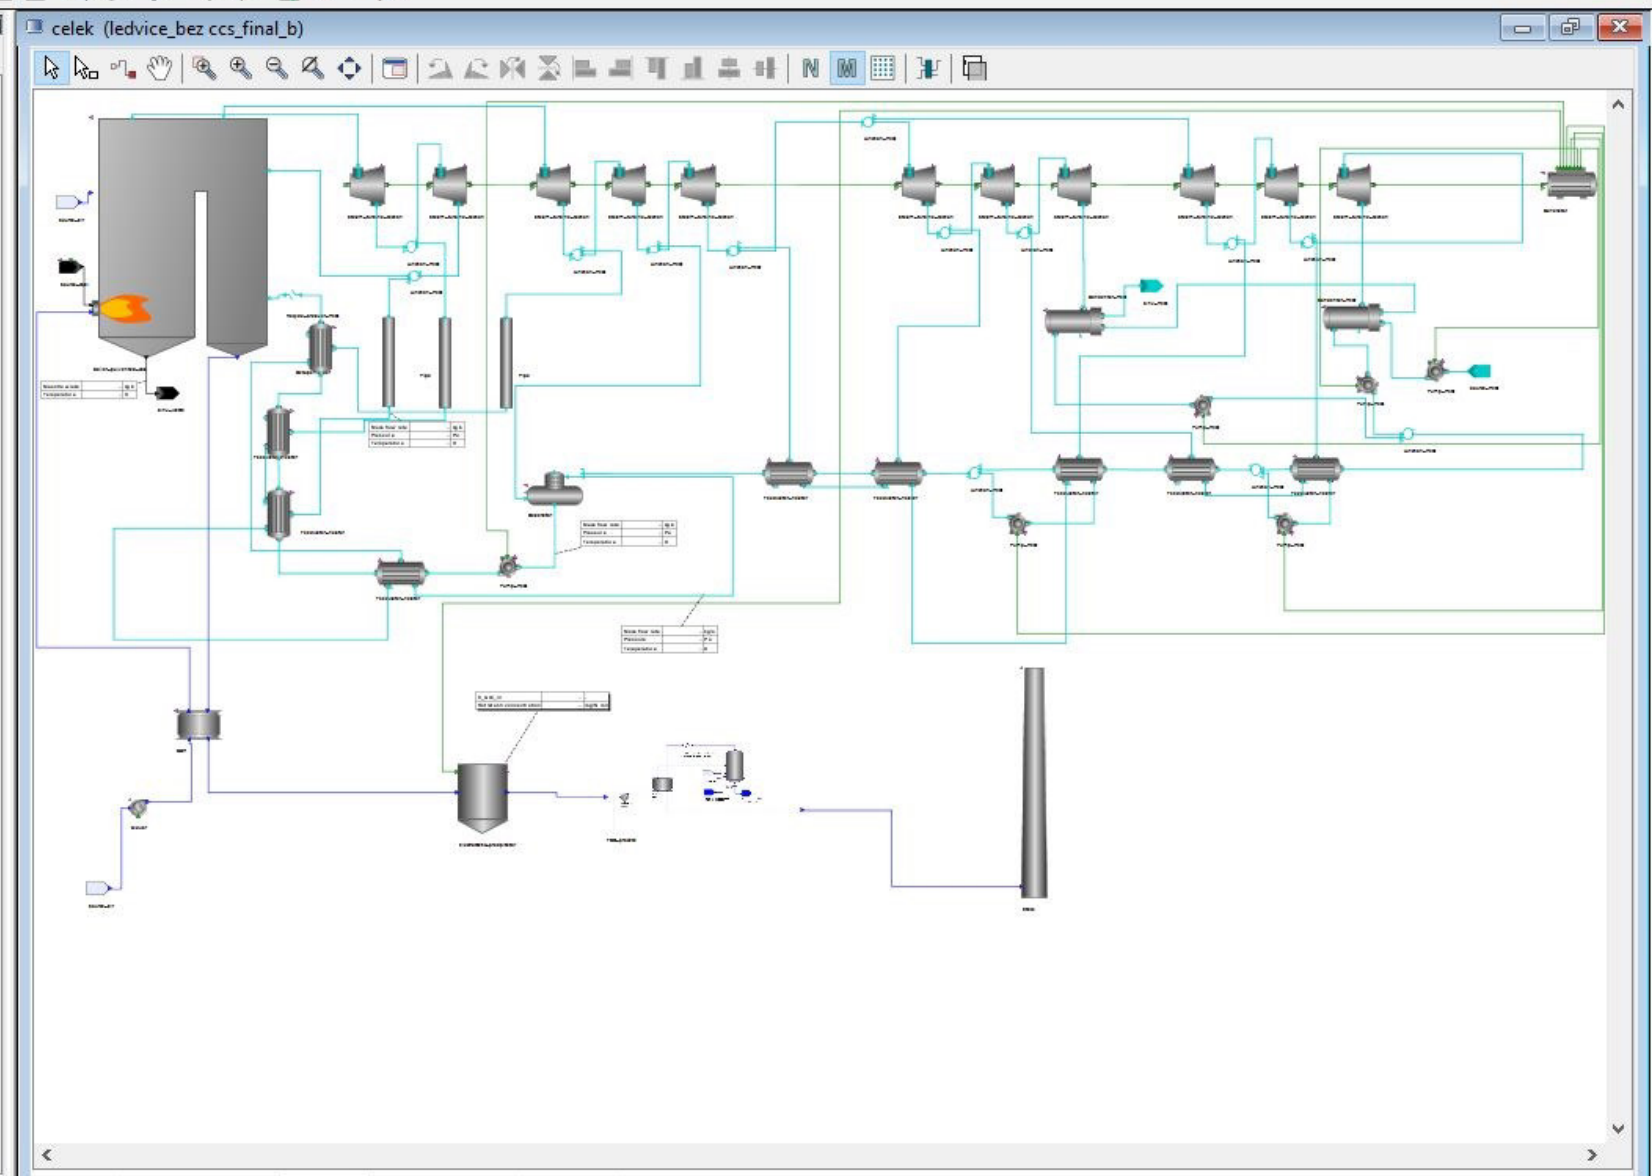

10 library projects hidden

- ledvice bez ccs_final_b
 - Variable Types
 - Stream Types
 - Connection Types
 - Models
 - celek
 - FGD_process
 - SCR_1
 - Tasks
 - Processes
 - Experiments
 - Experiment Designs
 - Parameter Estimations
 - Optimisations
 - Saved Variable Sets
 - Miscellaneous Files

Palette

gML Signal - Demo

ledvice bez ccs_final_b