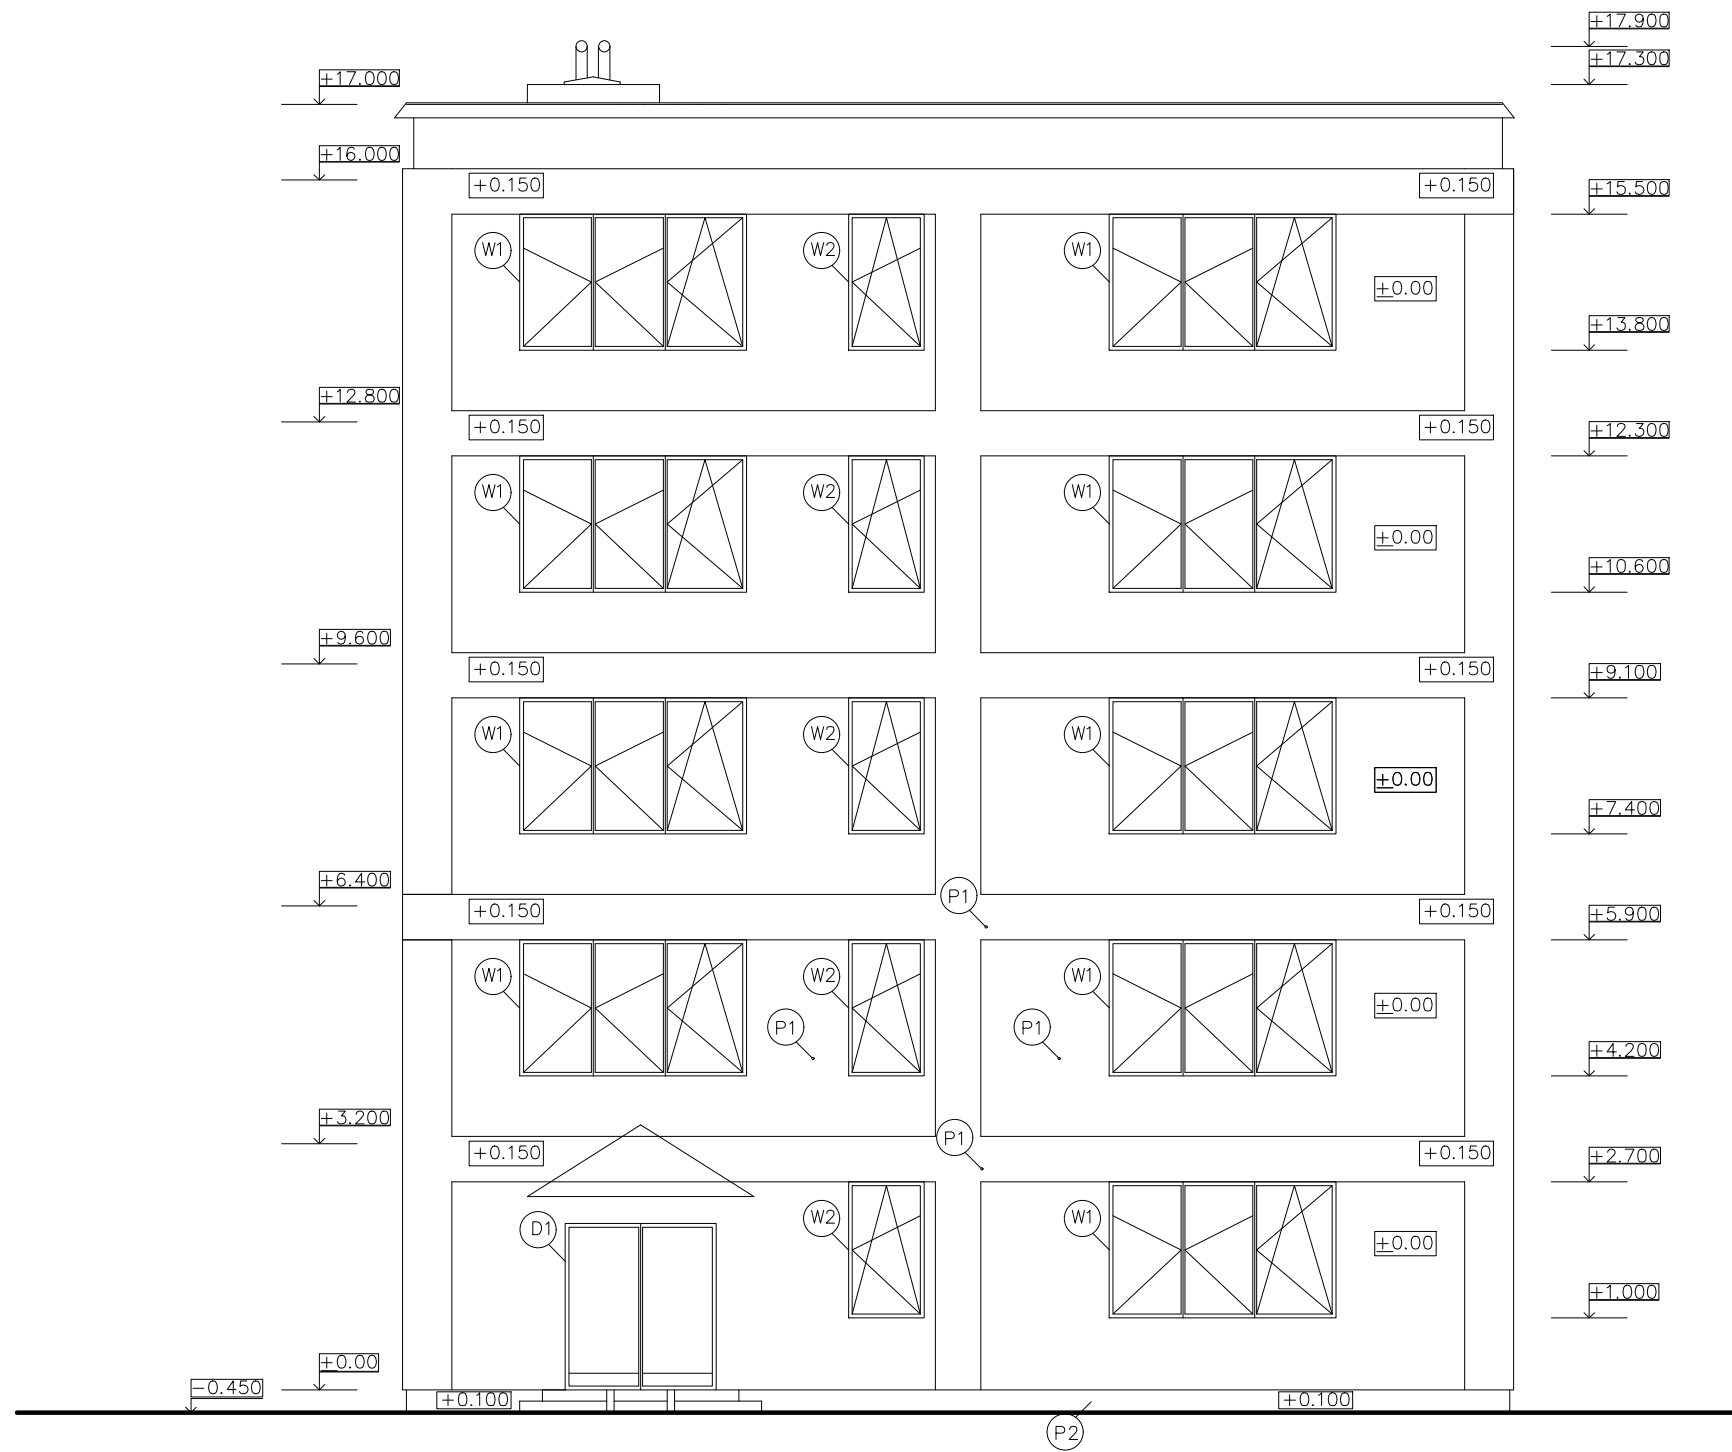

Front View

- ⊙ W1 Plastic Window, 3000x1700 mm
- ⊙ W2 Plastic Window, 1000x1700 mm
- ⊙ D1 Glass Door with Aluminum Frame, 2000x2200 mm
- ⊙ P1 Plaster—Light Grey
- ⊙ P2 Acrylate Plaster—Dark Brown

Student: Ahmed Alshawi	Teacher: Ing. M. Noori, Ph.D.	 Czech Technical University in Prague	
Subject: Bachelor Thesis	Academic Year: 2016/2017		
Title: Front View		Scale: 1:100	No. of Drawing: 8A