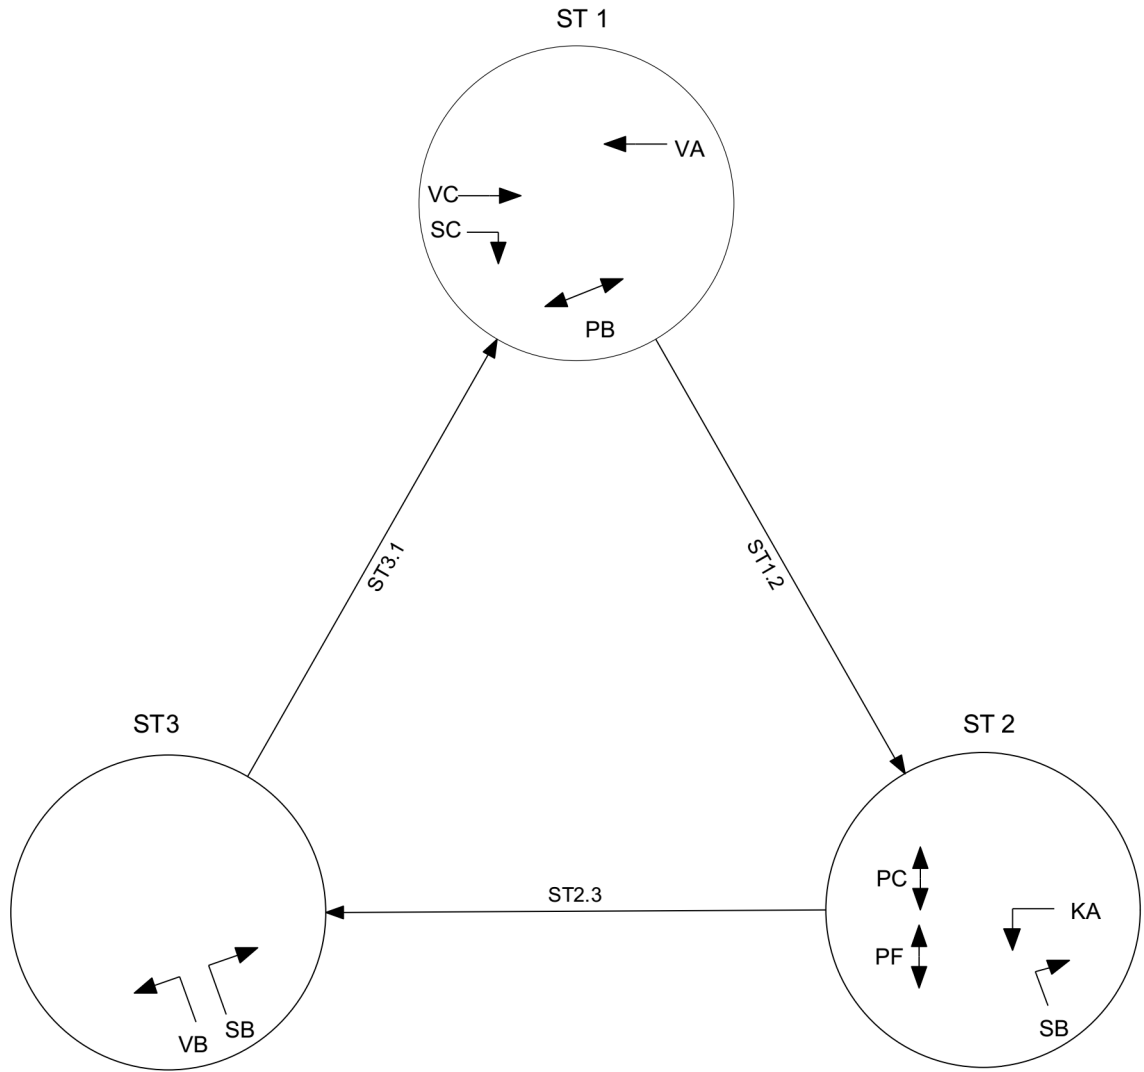

LISA+

Project					
Intersection	DvorakovaXHradebni				
Job No.		Variant	6	Date	28.4.2016
Processor		Signature		Page	