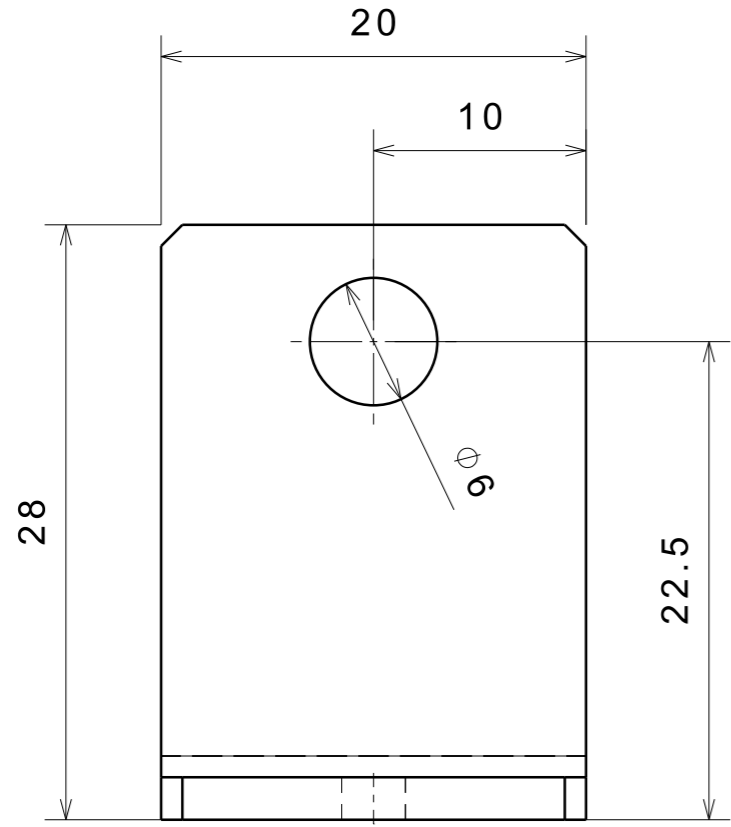

1

Isometric view
Scale: 1:1

Stredni dil odpojani hridele

DRAWING TITLE		Stredni dil odpojani hridele		
DRAWN BY	DATE	SIZE	DRAWING NUMBER	REV
Svoboda L.	07.09.2022	A3	03	0
CHECKED BY	DATE	SCALE	WEIGHT	SHEET
XXX	xxx	1:1	8.2 g	1/1
DESIGNED BY	DATE			
Svoboda L.	xxx			