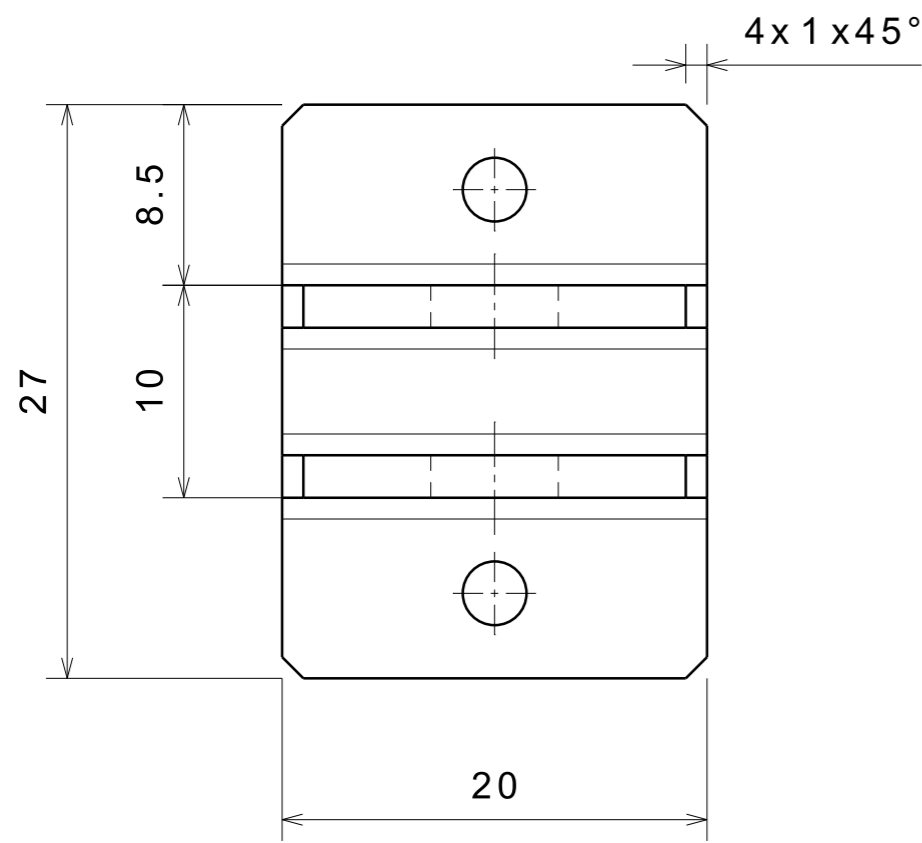

1

Isometric view
Scale: 1:1

Stredni dil odpojani hridele

DRAWING TITLE		Stredni dil odpojani hridele		
DRAWN BY	DATE	SIZE	DRAWING NUMBER	REV
Svoboda L.	07.09.2022	A3	03	0
CHECKED BY	DATE	SCALE	WEIGHT	SHEET
XXX	xxx	1:1	8.2 g	1/1
DESIGNED BY	DATE			
Svoboda L.	xxx			