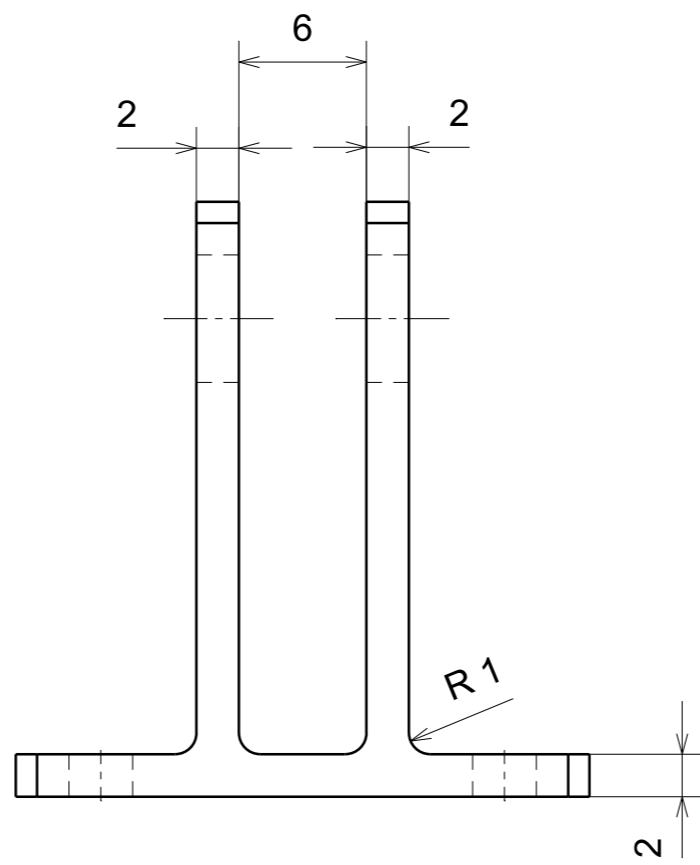

D C B A

4

4

3

3

2

2

1

1

Isometric view
Scale: 1:1

Stredni dil odpojani hridele

DRAWING TITLE		Stredni dil odpojani hridele		
DRAWN BY	DATE	SIZE	DRAWING NUMBER	REV
Svoboda L.	07.09.2022	A3	03	0
CHECKED BY	DATE	SCALE	WEIGHT	SHEET
XXX	xxx	1:1	8.2 g	1/1
DESIGNED BY	DATE			
Svoboda L.	xxx			