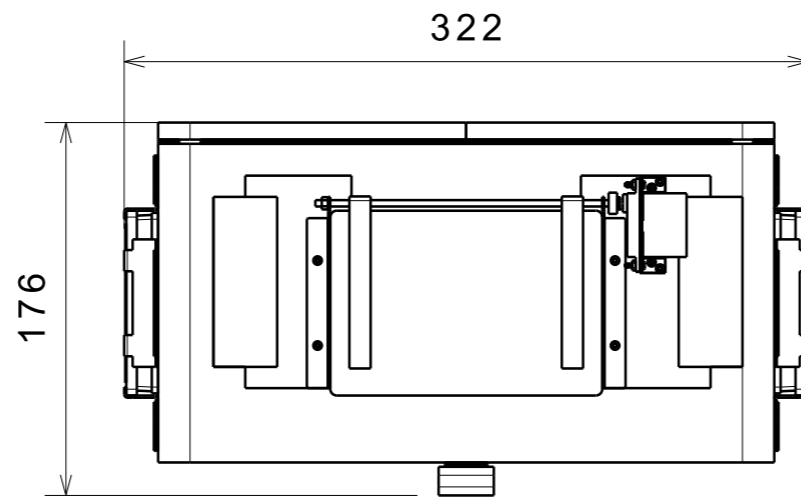

D

C

B

A

254

322

176

254

Isometric view
Scale: 1:8

1

1

Sestava Celkova

DRAWING TITLE

Sestava Celkova

DRAWN BY
Svoboda L.

DATE
07.09.2022

CHECKED BY
XXX

DATE
xxx

DESIGNED BY
Svoboda L.

DATE
xxx

SIZE
A3

DRAWING NUMBER
00

REV
0

SCALE

1:1

WEIGHT(kg)

XXX

SHEET

1/1

D

A