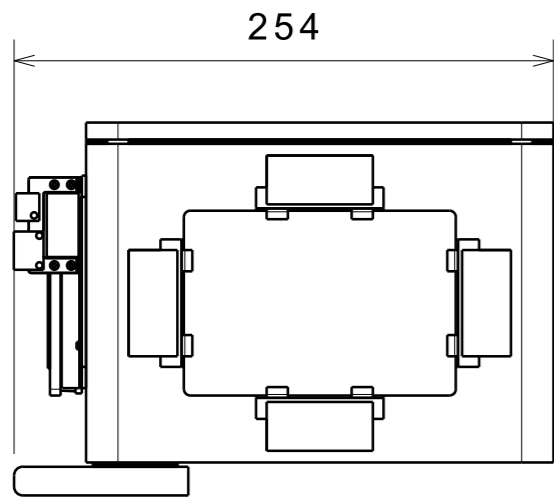

D

C

B

A

254

322

176

254

Isometric view
Scale: 1:8

1

1

Sestava Celkova

DRAWING TITLE

Sestava Celkova

DRAWN BY
Svoboda L.

DATE
07.09.2022

CHECKED BY
XXX

DATE
xxx

DESIGNED BY
Svoboda L.

DATE
xxx

SIZE
A3

DRAWING NUMBER
00

REV
0

SCALE

1:1

WEIGHT(kg)

XXX

SHEET

1/1

D

A