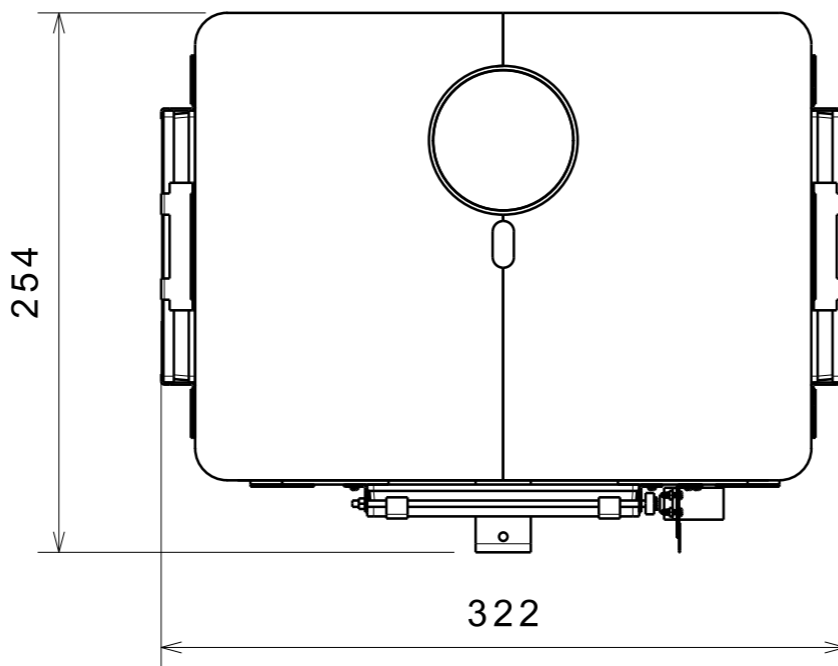

D

C

B

A

254

322

176

254

4

4

3

3

2

2

254

322

1

1

Sestava Celkova

DRAWING TITLE

Sestava Celkova

DRAWN BY
Svoboda L.

DATE
07.09.2022

CHECKED BY
XXX

DATE
xxx

DESIGNED BY
Svoboda L.

DATE
xxx

SIZE
A3

DRAWING NUMBER
00

REV
0

SCALE

1:1

WEIGHT(kg)

XXX

SHEET

1/1

D

A