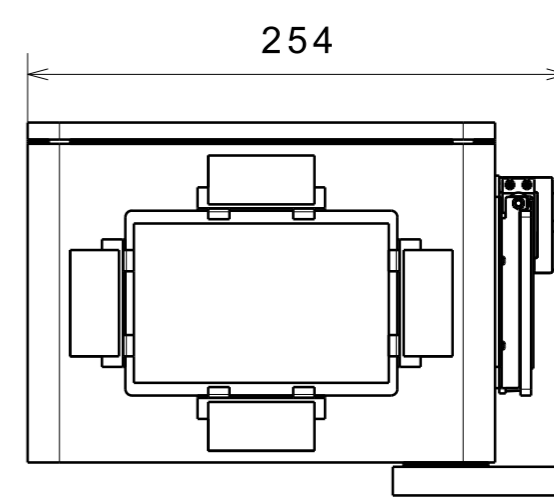

D

C

B

A

254

322

176

254

Isometric view
Scale: 1:8

1

1

Sestava Celkova

DRAWING TITLE

Sestava Celkova

DRAWN BY
Svoboda L.

DATE
07.09.2022

CHECKED BY
XXX

DATE
xxx

DESIGNED BY
Svoboda L.

DATE
xxx

SIZE
A3

DRAWING NUMBER
00

REV
0

SCALE

1:1

WEIGHT(kg)

XXX

SHEET

1/1

D

A