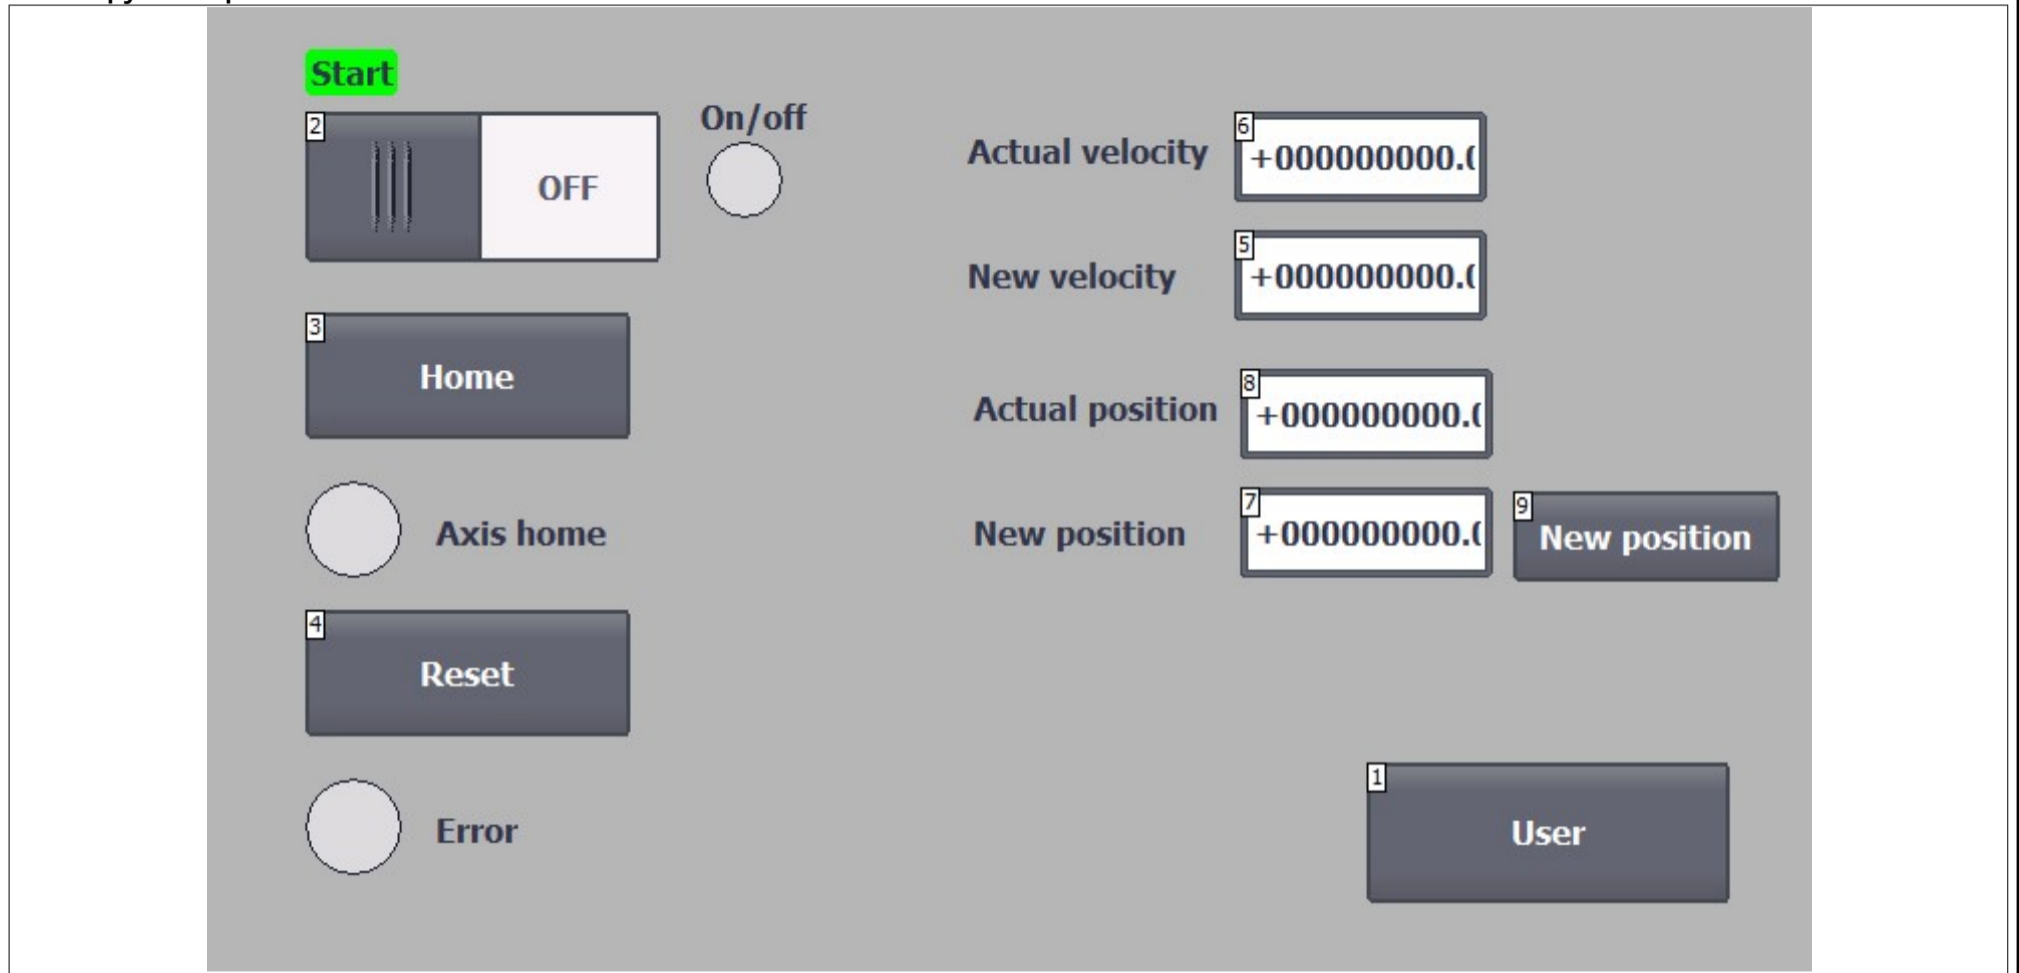

Dispečink

Hardcopy of Dispečink

General					
Name	Dispečink	Background color	181, 182, 181	Grid color	0, 0, 0
Number	7	Template		Tooltip	

Layers	
Active layer	0

Layer_0	Enabled
Layer_1	Enabled
Layer_2	Enabled
Layer_3	Enabled
Layer_4	Enabled
Layer_5	Enabled
Layer_6	Enabled
Layer_7	Enabled
Layer_8	Enabled
Layer_9	Enabled
Layer_10	Enabled
Layer_11	Enabled
Layer_12	Enabled
Layer_13	Enabled
Layer_14	Enabled
Layer_15	Enabled
Layer_16	Enabled
Layer_17	Enabled
Layer_18	Enabled
Layer_19	Enabled
Layer_20	Enabled
Layer_21	Enabled
Layer_22	Enabled
Layer_23	Enabled
Layer_24	Enabled
Layer_25	Enabled
Layer_26	Enabled
Layer_27	Enabled
Layer_28	Enabled
Layer_29	Enabled
Layer_30	Enabled
Layer_31	Enabled

Button_1

Type	Button				
General					
Mode	Text	Hotkey	None	Text OFF	User
Text ON	Text	Text list		Graphic OFF	
Graphic ON		Graphic list		Process value	
Bit number	0				
Appearance					
Background color	99, 101, 115	Background fill pattern	Vertical gradient	Corner radius (border)	3
Foreground color	255, 255, 255	Border width	2	Line style	Solid